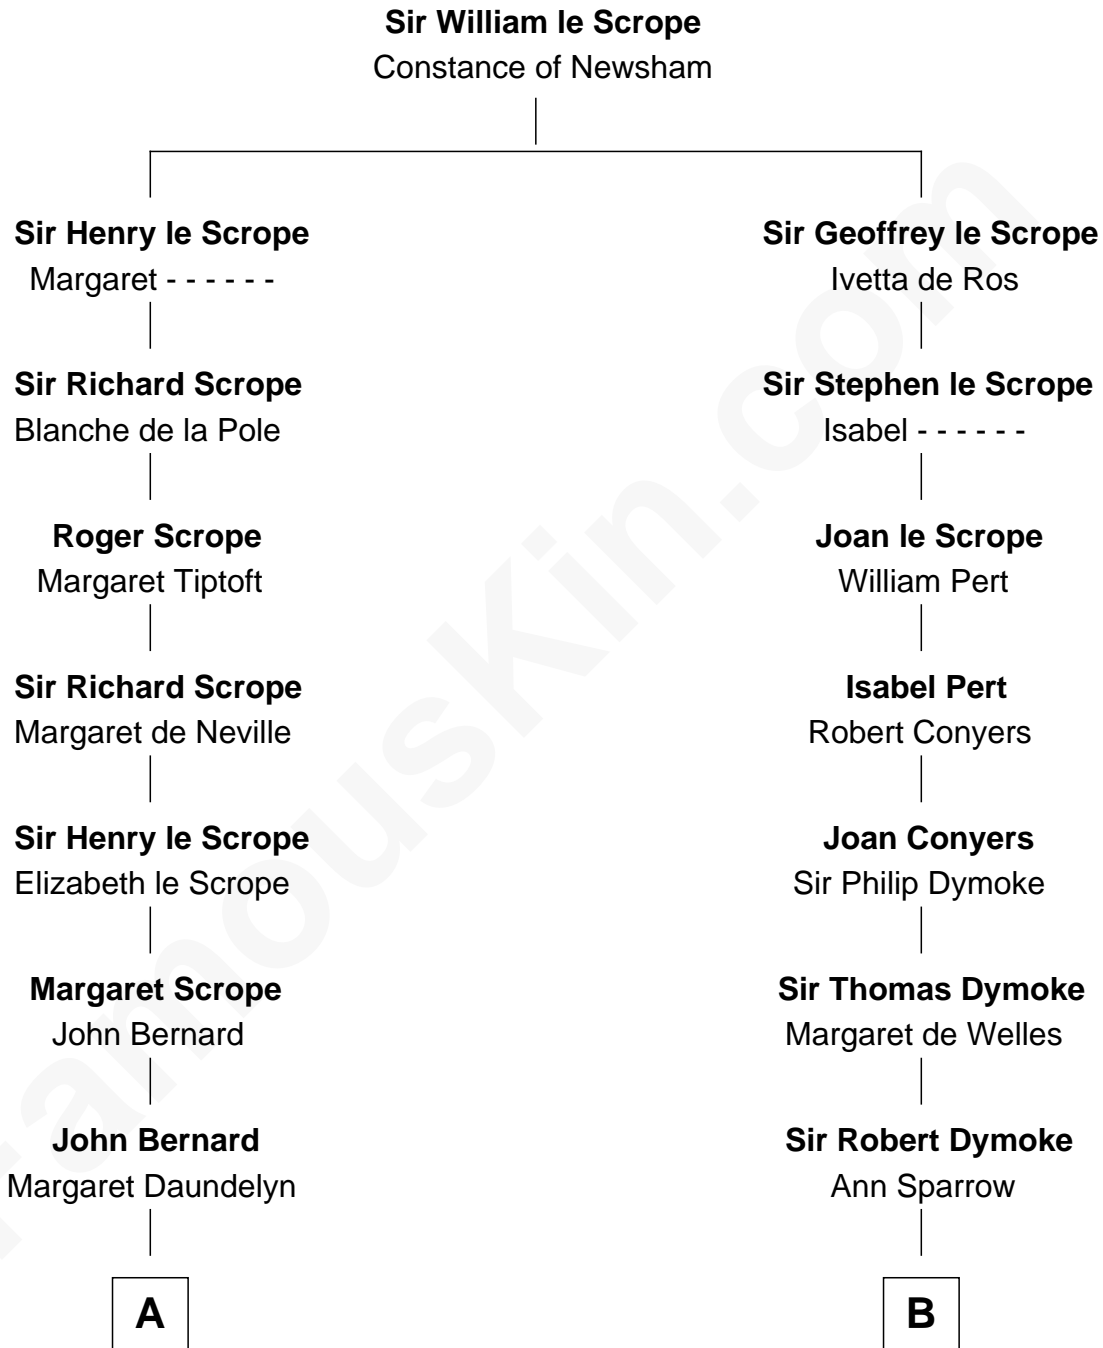

FamousKin.com
Relationship Chart of
Benjamin Harrison
23rd U.S. President

14th cousin 3 times removed of
George Washington
1st U.S. President

A

John Bernard
Cecily Muscote

Francis Bernard
Alice Hazlewood

Elizabeth Bernard
Thomas Harrison

Probable

Benjamin Harrison
Mary - - - - -

Benjamin Harrison
Hannah Churchill

Benjamin Harrison
Elizabeth Burwell

Benjamin Harrison
Anne Carter

Benjamin Harrison
Elizabeth Bassett

Gen. William Henry Harrison
Anna Tuthill Symmes

John Scott Harrison
Elizabeth Ramsey Irwin

Benjamin Harrison
23rd U.S. President

B

Sir Edward Dymoke
Anne Talboys

Frances Dymoke
Sir Thomas Windebank

Mildred Windebank
Robert Reade

Col. George Reade
Elizabeth Martiau