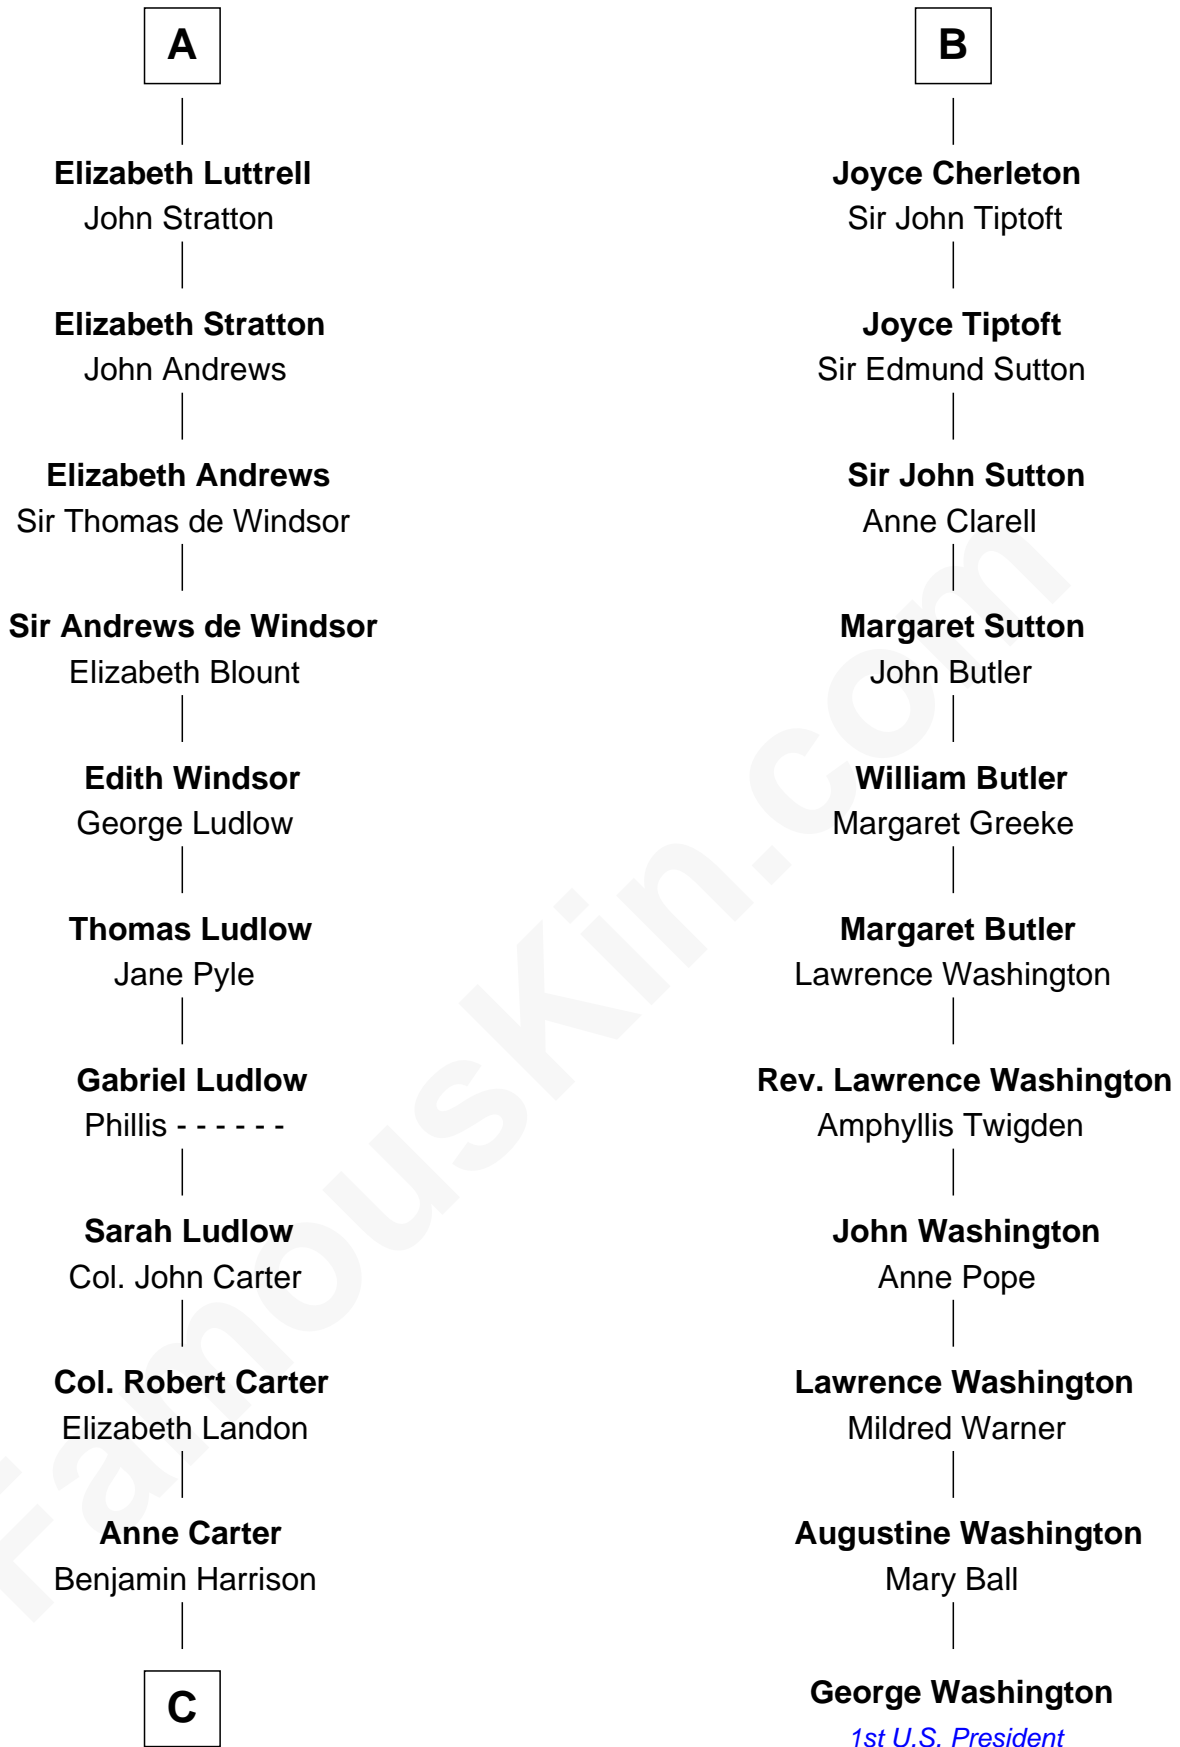

**FamousKin.com**  
**Relationship Chart of**  
**Benjamin Harrison**  
*23rd U.S. President*

**17th cousin 3 times removed of**  
**George Washington**  
*1st U.S. President*

**C**

**Benjamin Harrison**

Elizabeth Bassett

**Gen. William Henry Harrison**

Anna Tuthill Symmes

**John Scott Harrison**

Elizabeth Ramsey Irwin

**Benjamin Harrison**

*23rd U.S. President*

FamousKin.com