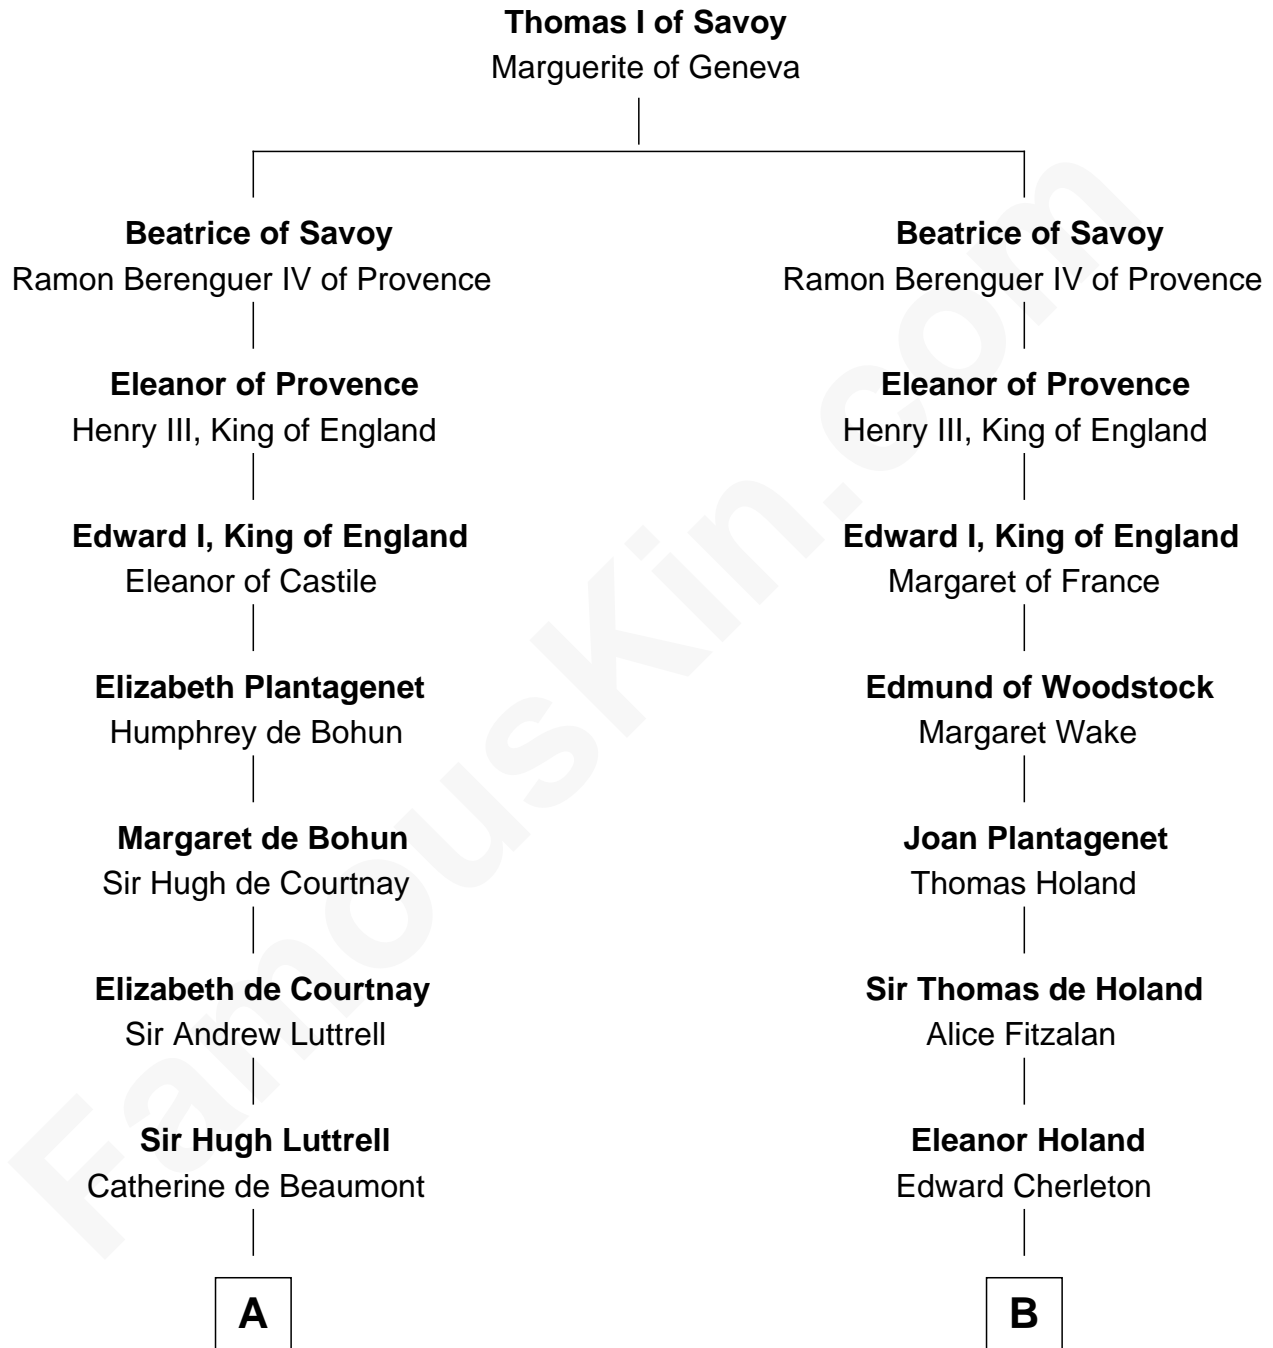

**FamousKin.com**  
**Relationship Chart of**  
**Benjamin Harrison**  
*23rd U.S. President*

**17th cousin 3 times removed of**  
**George Washington**  
*1st U.S. President*

**C**

**Benjamin Harrison**

Elizabeth Bassett

**Gen. William Henry Harrison**

Anna Tuthill Symmes

**John Scott Harrison**

Elizabeth Ramsey Irwin

**Benjamin Harrison**

*23rd U.S. President*

FamousKin.com