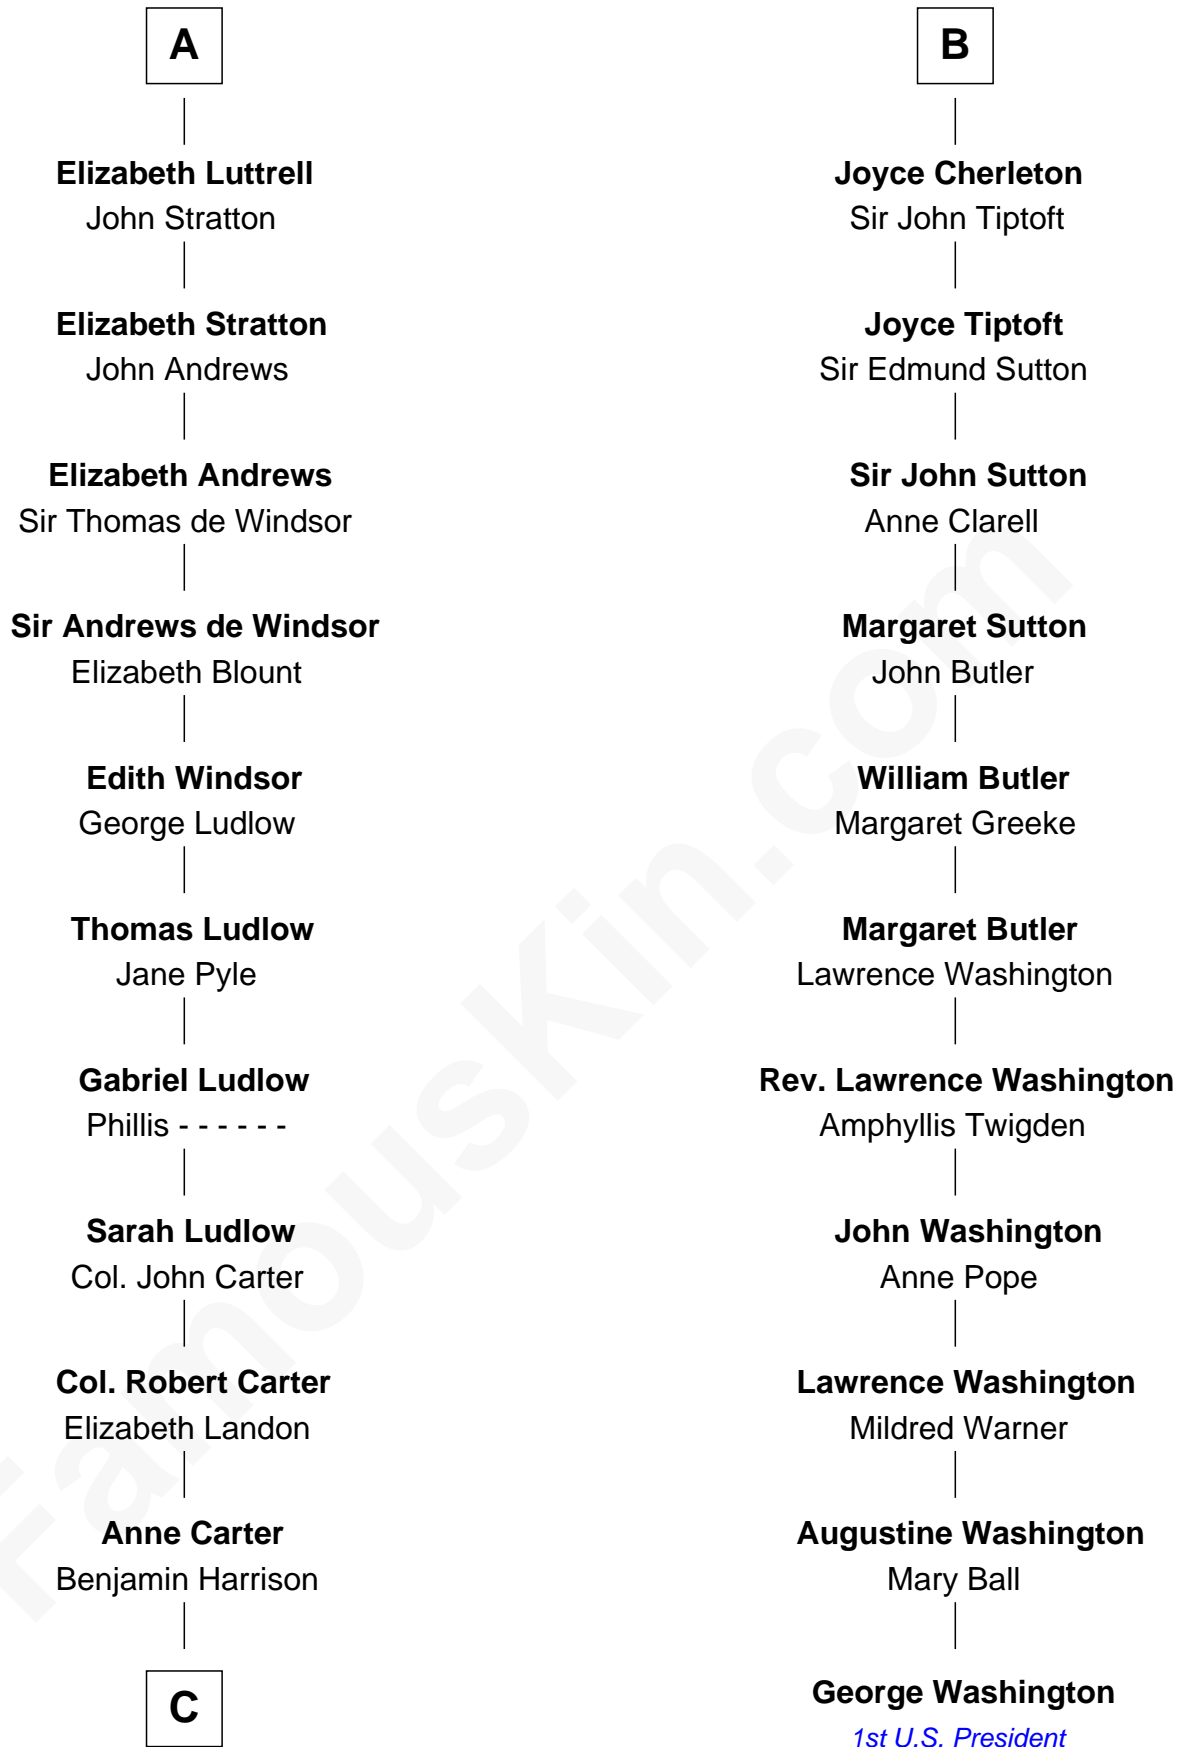

FamousKin.com
Relationship Chart of
Benjamin Harrison
23rd U.S. President

17th cousin 3 times removed of
George Washington
1st U.S. President

C

—
Benjamin Harrison

Elizabeth Bassett

—
Gen. William Henry Harrison

Anna Tuthill Symmes

—
John Scott Harrison

Elizabeth Ramsey Irwin

—
Benjamin Harrison

23rd U.S. President

FamousKin.com