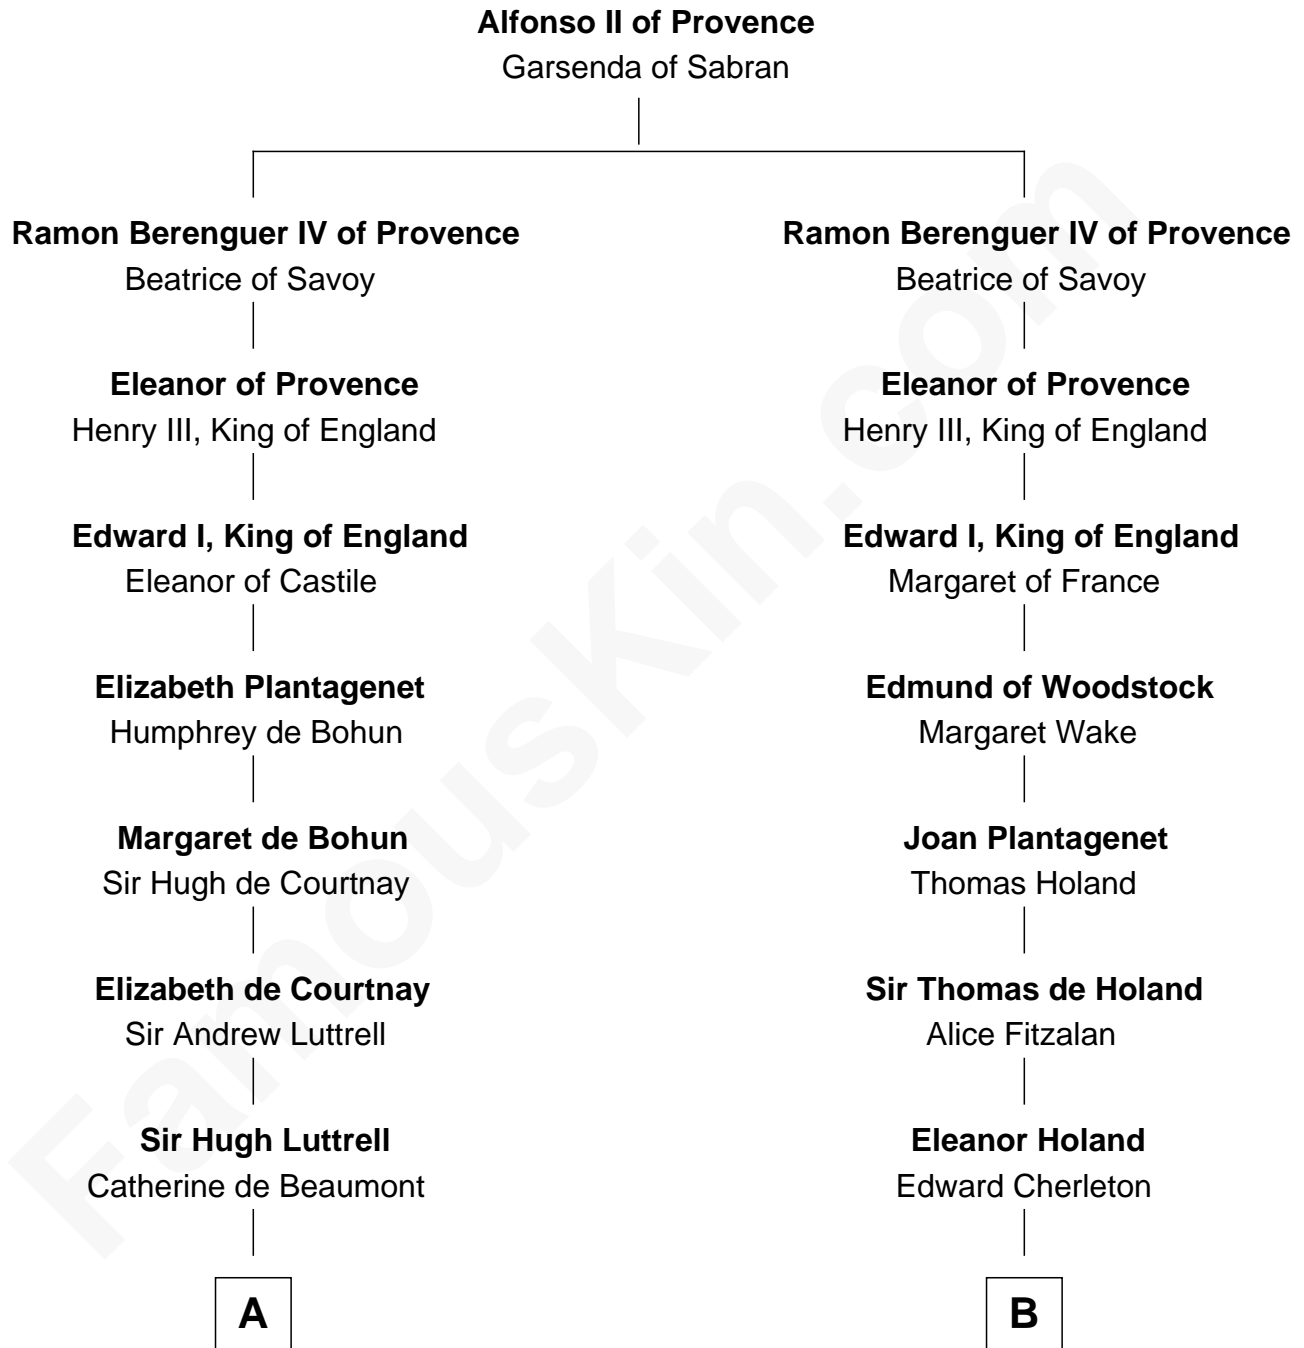

FamousKin.com
Relationship Chart of
Benjamin Harrison
23rd U.S. President

17th cousin 3 times removed of
George Washington
1st U.S. President

C

—
Benjamin Harrison

Elizabeth Bassett

—
Gen. William Henry Harrison

Anna Tuthill Symmes

—
John Scott Harrison

Elizabeth Ramsey Irwin

—
Benjamin Harrison

23rd U.S. President

FamousKin.com