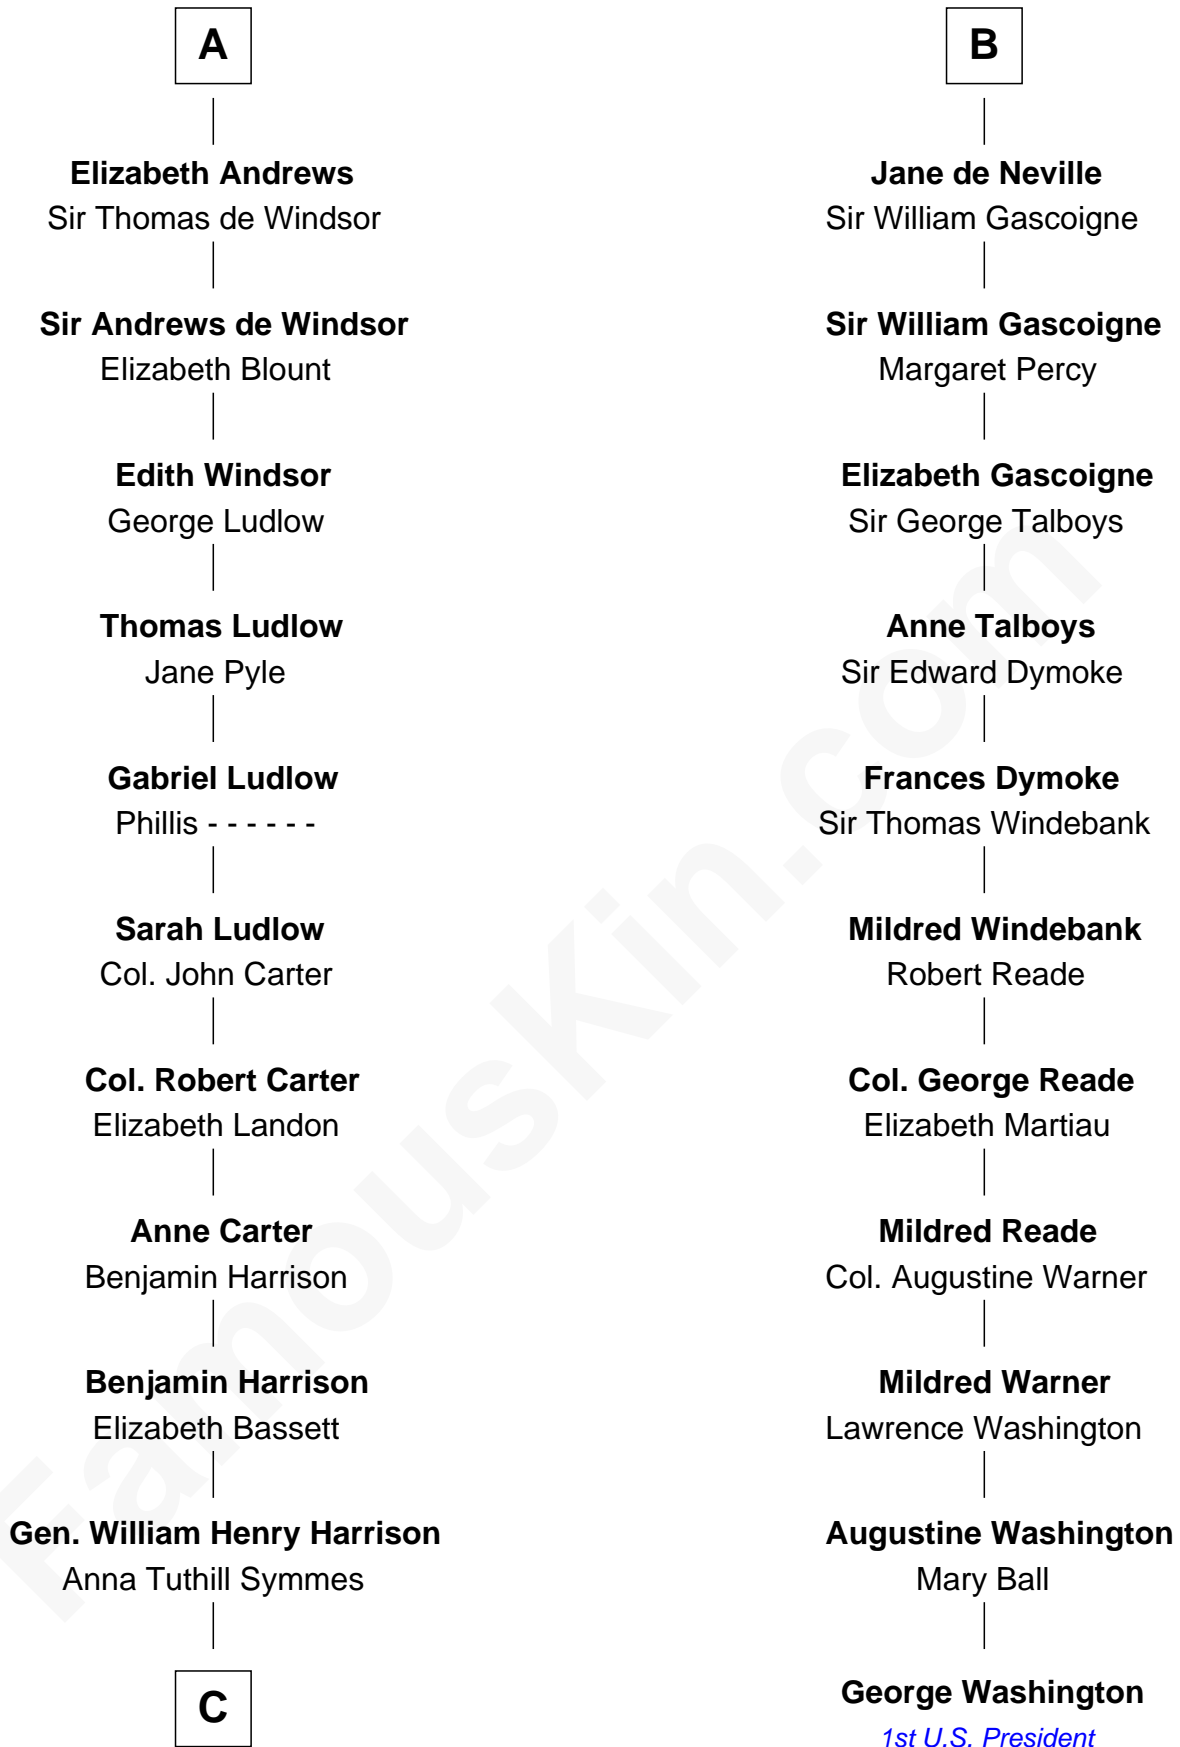

FamousKin.com
Relationship Chart of
Benjamin Harrison
23rd U.S. President

17th cousin 1 time removed of
George Washington
1st U.S. President

Sir Humphrey de Bohun
 Eleanor de Braiose

C

John Scott Harrison
Elizabeth Ramsey Irwin

Benjamin Harrison
23rd U.S. President

FamousKin.com