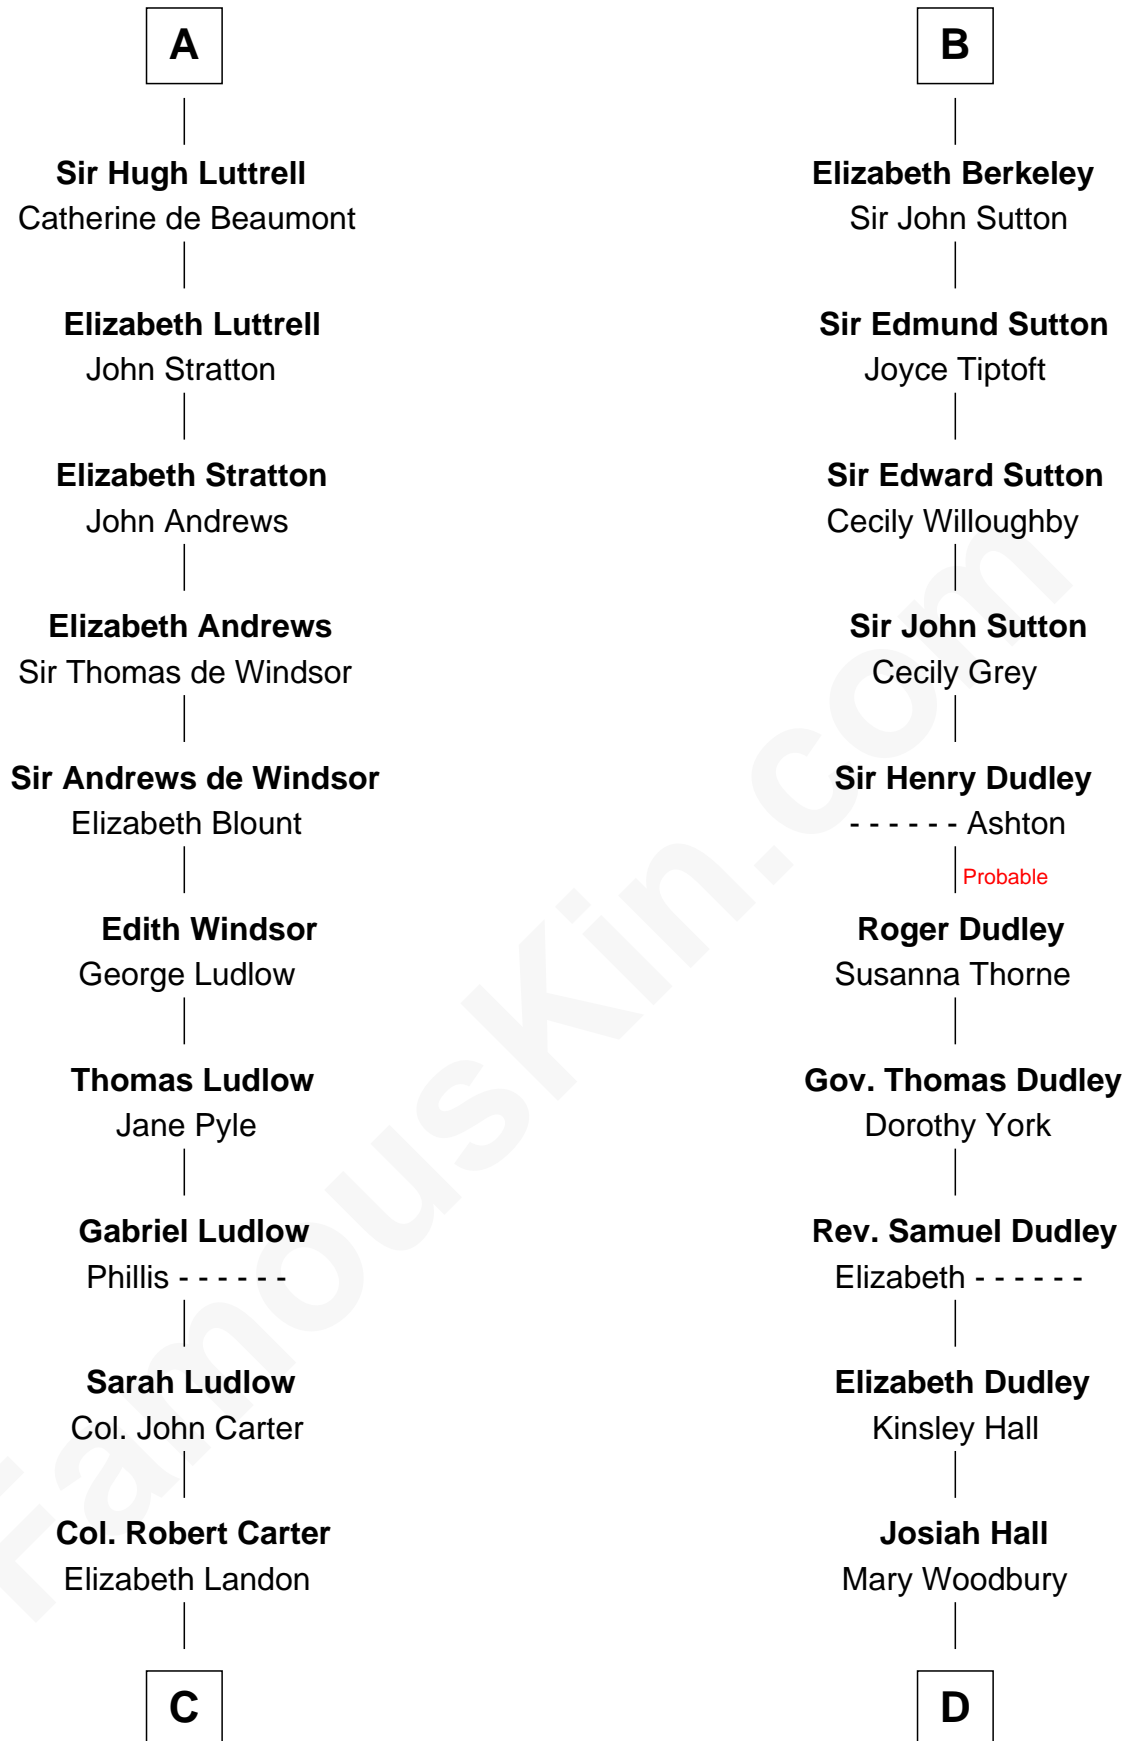

FamousKin.com
Relationship Chart of
Benjamin Harrison
23rd U.S. President

18th cousin 3 times removed of
John Langdon
Signer of the U.S. Constitution

C

Anne Carter
Benjamin Harrison

Benjamin Harrison
Elizabeth Bassett

Gen. William Henry Harrison
Anna Tuthill Symmes

John Scott Harrison
Elizabeth Ramsey Irwin

Benjamin Harrison
23rd U.S. President

D

Mary Hall
John Langdon

John Langdon
Signer of the U.S. Constitution

FamousKin.com