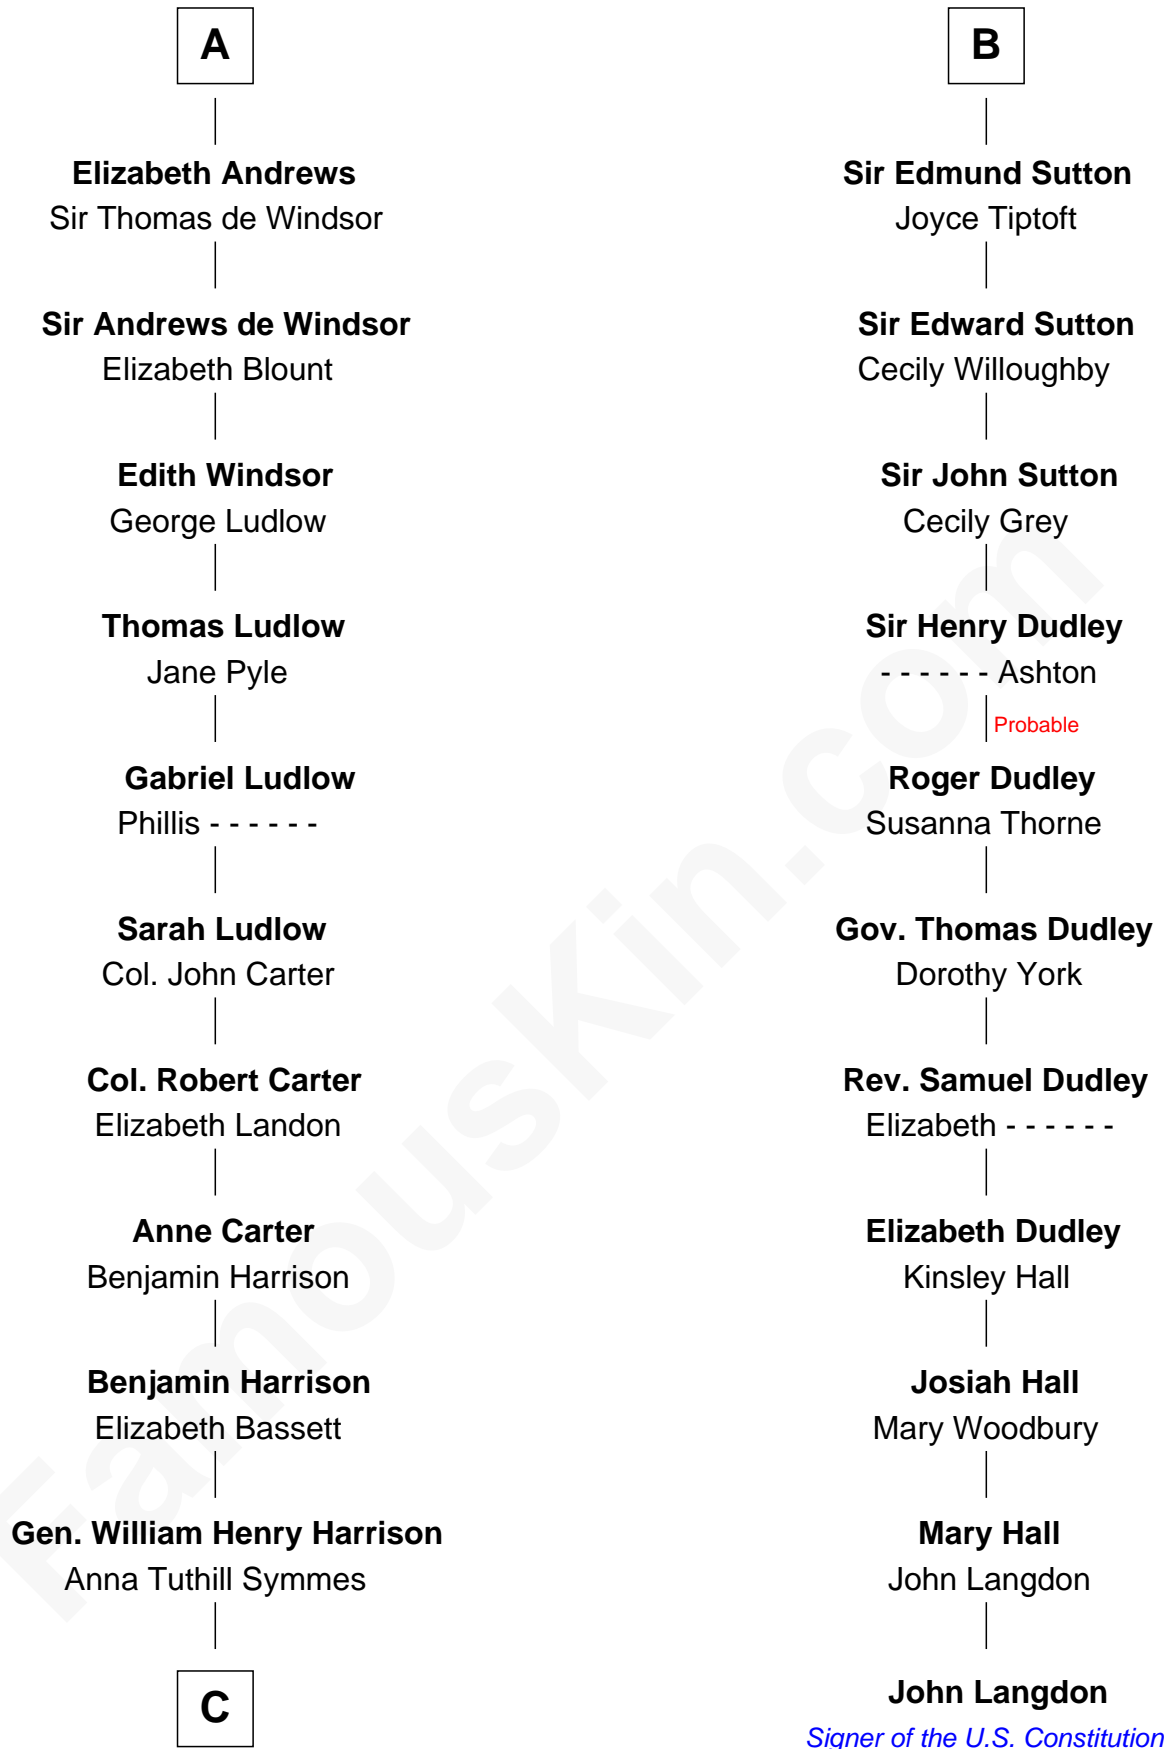

**FamousKin.com**  
**Relationship Chart of**  
**Benjamin Harrison**  
*23rd U.S. President*

17th cousin 1 time removed of  
**John Langdon**  
*Signer of the U.S. Constitution*

**Sir Hugh le Despencer**  
 Aveline Basset

**C**

**John Scott Harrison**  
Elizabeth Ramsey Irwin

**Benjamin Harrison**  
*23rd U.S. President*

FamousKin.com