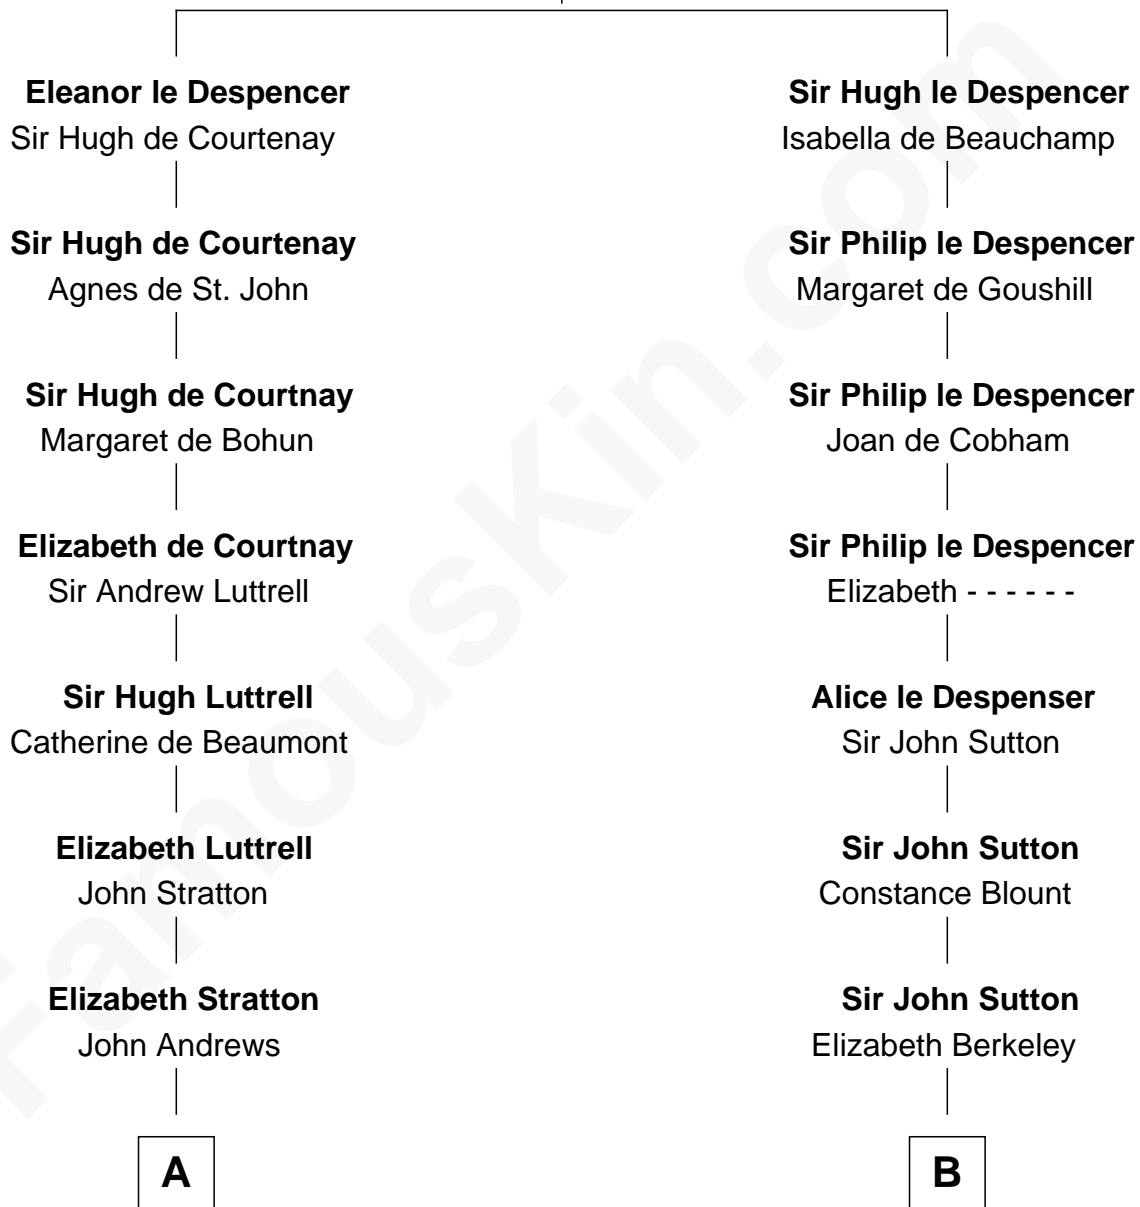

**FamousKin.com**  
**Relationship Chart of**  
**Benjamin Harrison**  
*23rd U.S. President*

17th cousin 1 time removed of  
**John Langdon**  
*Signer of the U.S. Constitution*

**Sir Hugh le Despencer**  
 Aveline Basset

**C**

**John Scott Harrison**  
Elizabeth Ramsey Irwin

**Benjamin Harrison**  
*23rd U.S. President*

FamousKin.com