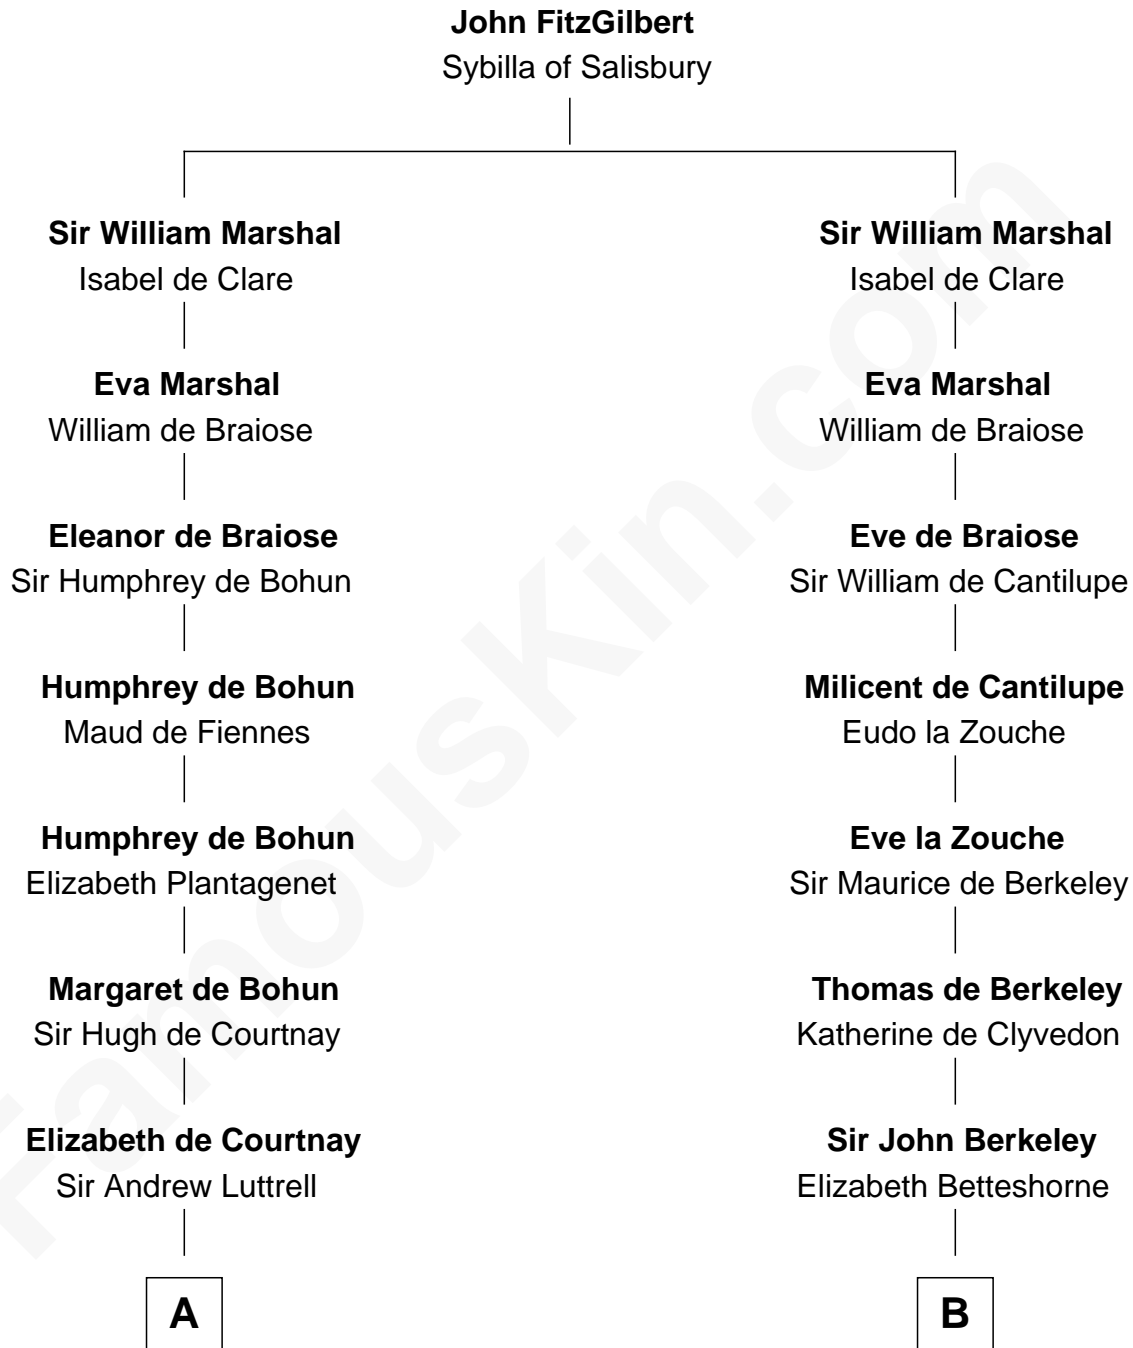

FamousKin.com
Relationship Chart of
Benjamin Harrison
23rd U.S. President

18th cousin 3 times removed of
John Langdon
Signer of the U.S. Constitution

C

Anne Carter
Benjamin Harrison

Benjamin Harrison
Elizabeth Bassett

Gen. William Henry Harrison
Anna Tuthill Symmes

John Scott Harrison
Elizabeth Ramsey Irwin

Benjamin Harrison
23rd U.S. President

D

Mary Hall
John Langdon

John Langdon
Signer of the U.S. Constitution

FamousKin.com