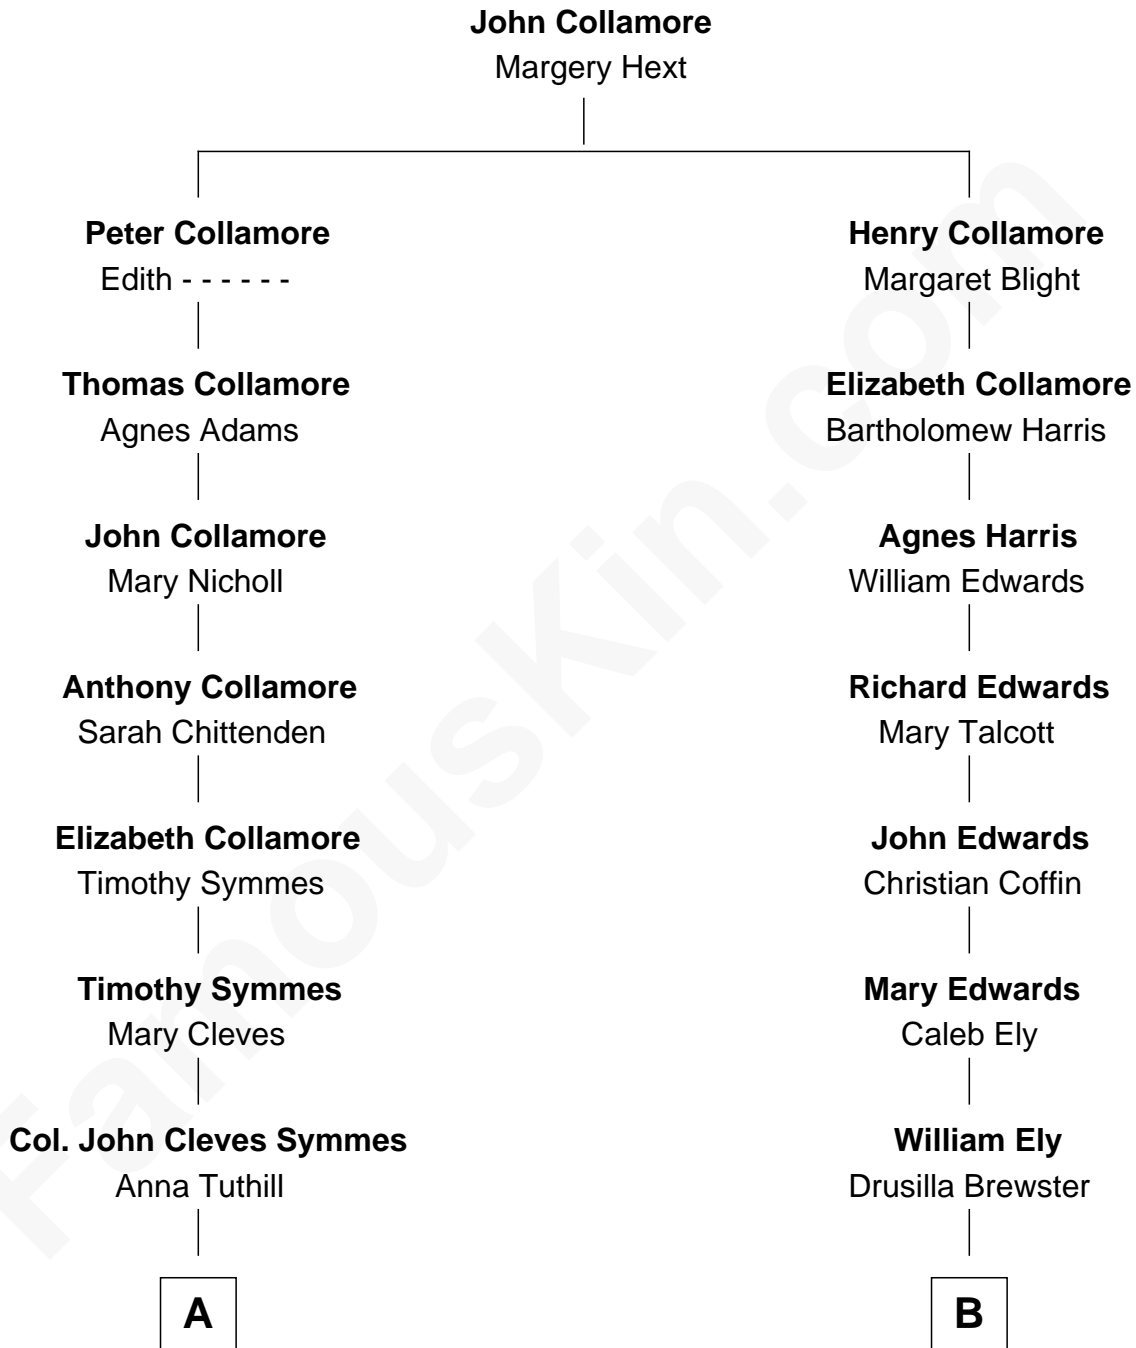

FamousKin.com
Relationship Chart of
Benjamin Harrison
23rd U.S. President

9th cousin 1 time removed of
Clarence Day
Author of Life with Father

A

Anna Tuthill Symmes
Gen. William Henry Harrison

John Scott Harrison
Elizabeth Ramsey Irwin

Benjamin Harrison
23rd U.S. President

B

Mary Ely
Henry Day

Benjamin Henry Day
Evelina Shepard

Clarence Shepard Day
Lavinia Elizabeth Stockwell

Clarence Day
Author of Life with Father

FamousKin.com