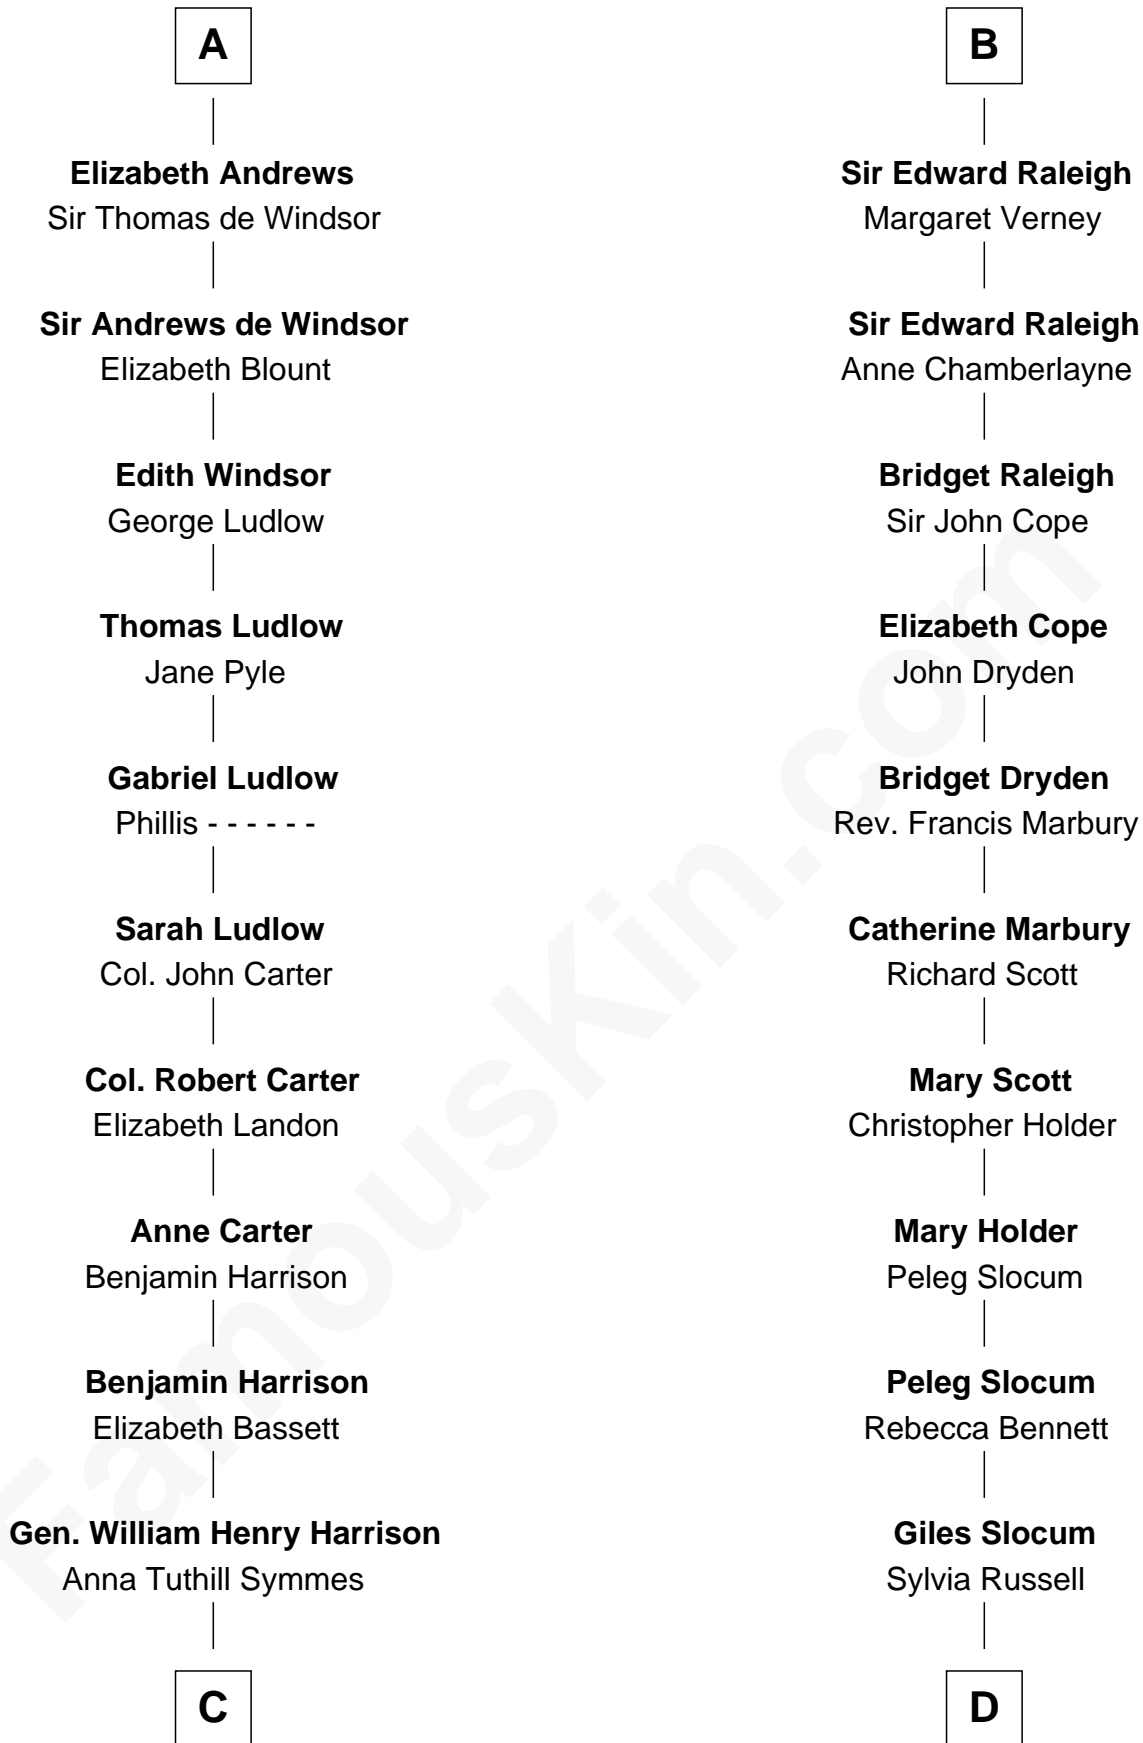

FamousKin.com
Relationship Chart of
Benjamin Harrison
23rd U.S. President

18th cousin 2 times removed of
Hetty Green
"The Witch of Wall Street"

Sir Hugh le Despencer
 Aveline Basset

C

John Scott Harrison
Elizabeth Ramsey Irwin

Benjamin Harrison
23rd U.S. President

D

Abigail Slocum
Isaac Howland

Mehitable Howland
Gideon Howland

Abby Slocum Howland
Edward Mott Robinson

Hetty Green
"The Witch of Wall Street"

FamousKin.com