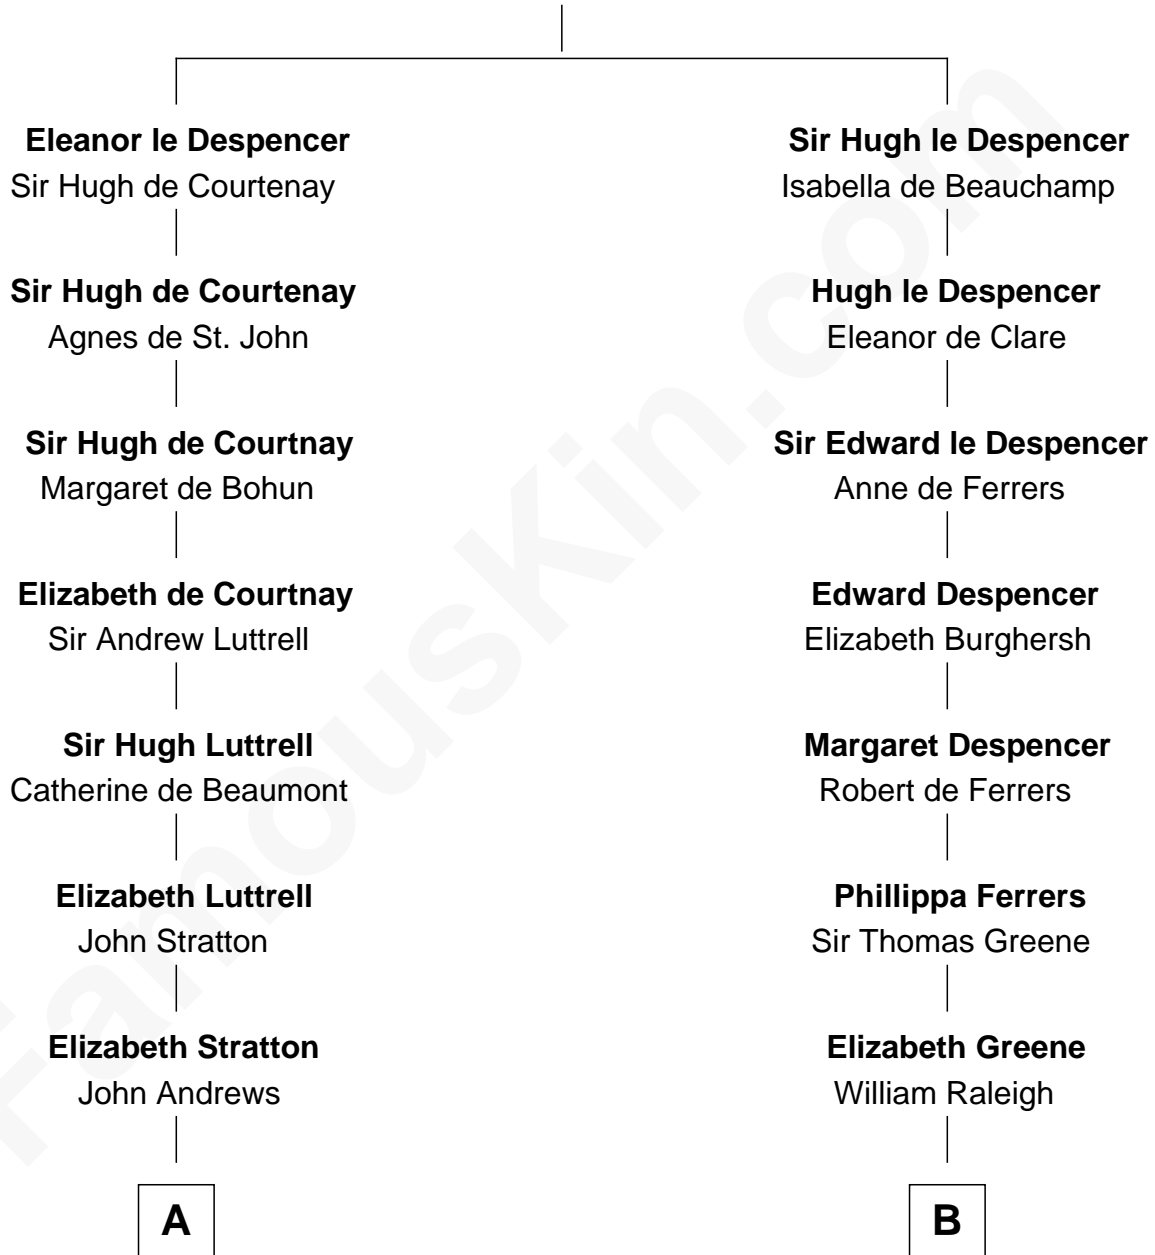

FamousKin.com
Relationship Chart of
Benjamin Harrison
23rd U.S. President

18th cousin 2 times removed of
Hetty Green
"The Witch of Wall Street"

Sir Hugh le Despencer
 Aveline Basset

C

John Scott Harrison
Elizabeth Ramsey Irwin

Benjamin Harrison
23rd U.S. President

D

Abigail Slocum
Isaac Howland

Mehitable Howland
Gideon Howland

Abby Slocum Howland
Edward Mott Robinson

Hetty Green
"The Witch of Wall Street"

FamousKin.com