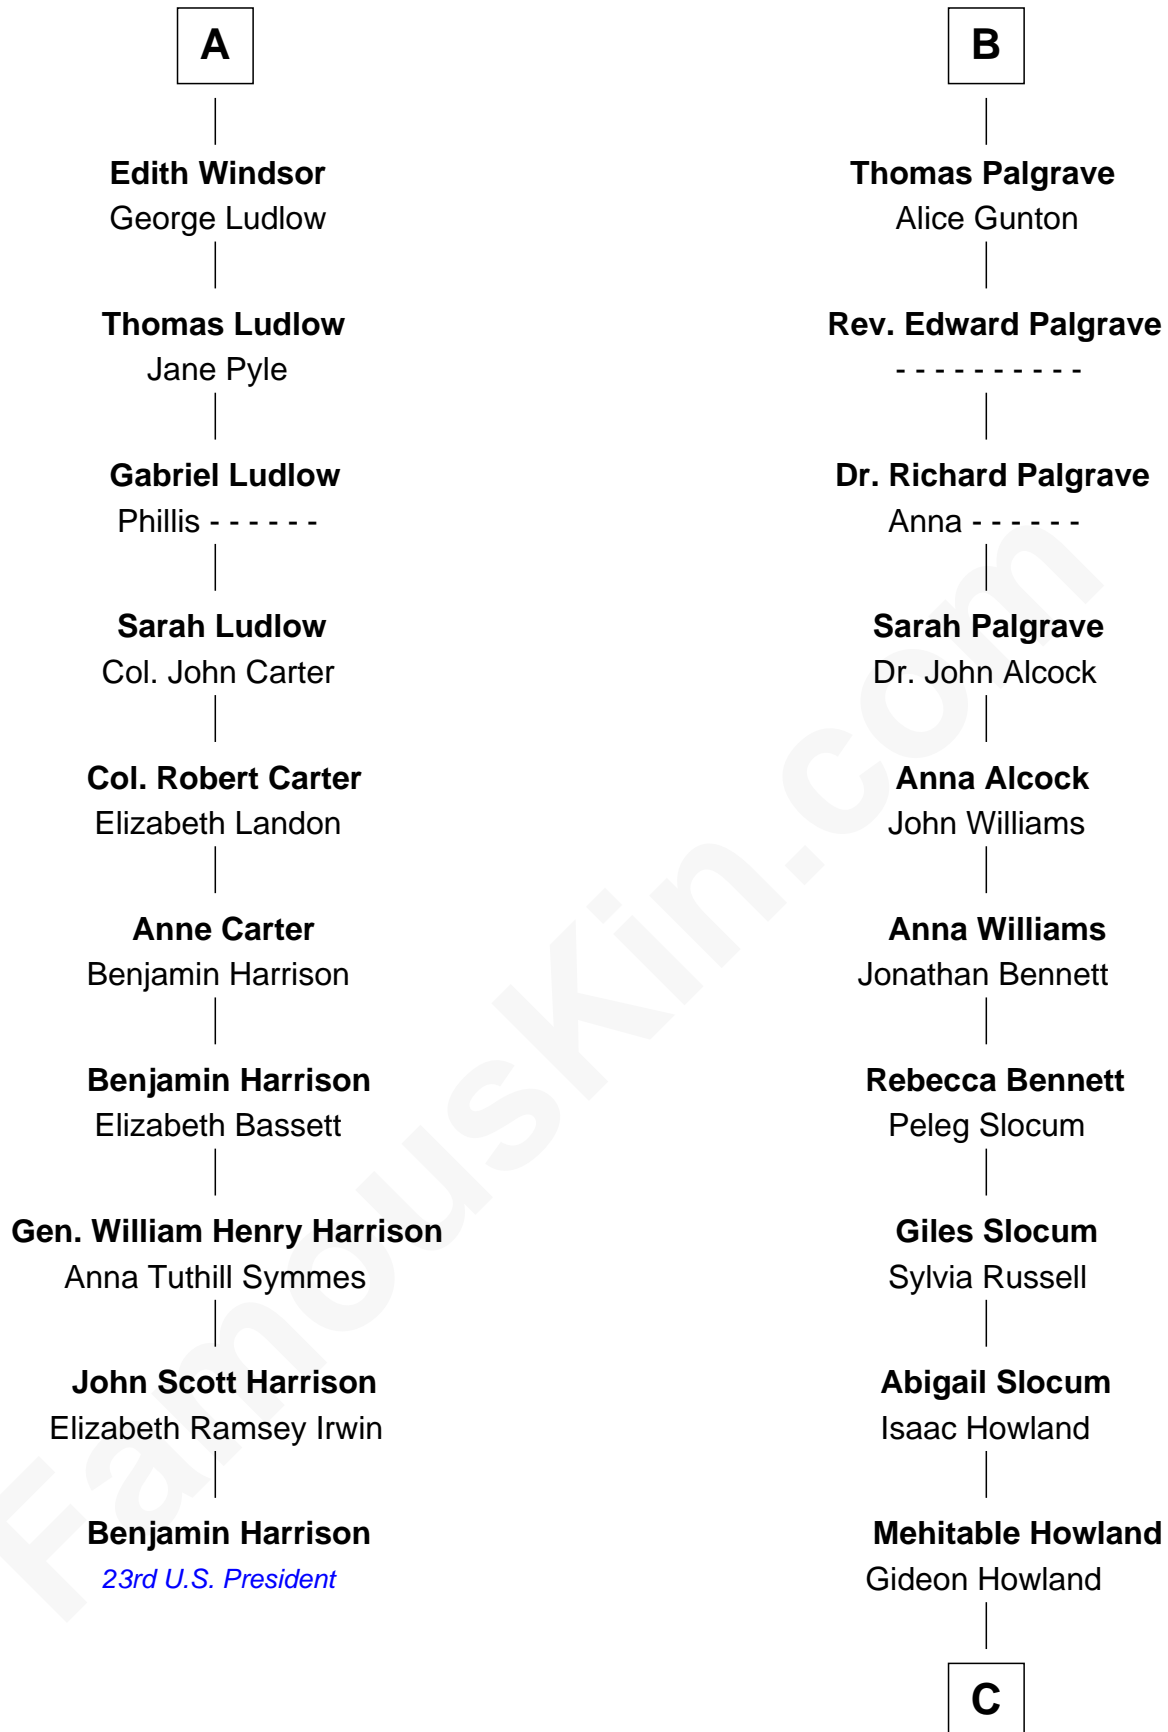

FamousKin.com
Relationship Chart of
Benjamin Harrison
23rd U.S. President

16th cousin 2 times removed of
Hetty Green
"The Witch of Wall Street"

Humphrey de Bohun
 Elizabeth Plantagenet

C

Abby Slocum Howland

Edward Mott Robinson

Hetty Green

"The Witch of Wall Street"

FamousKin.com