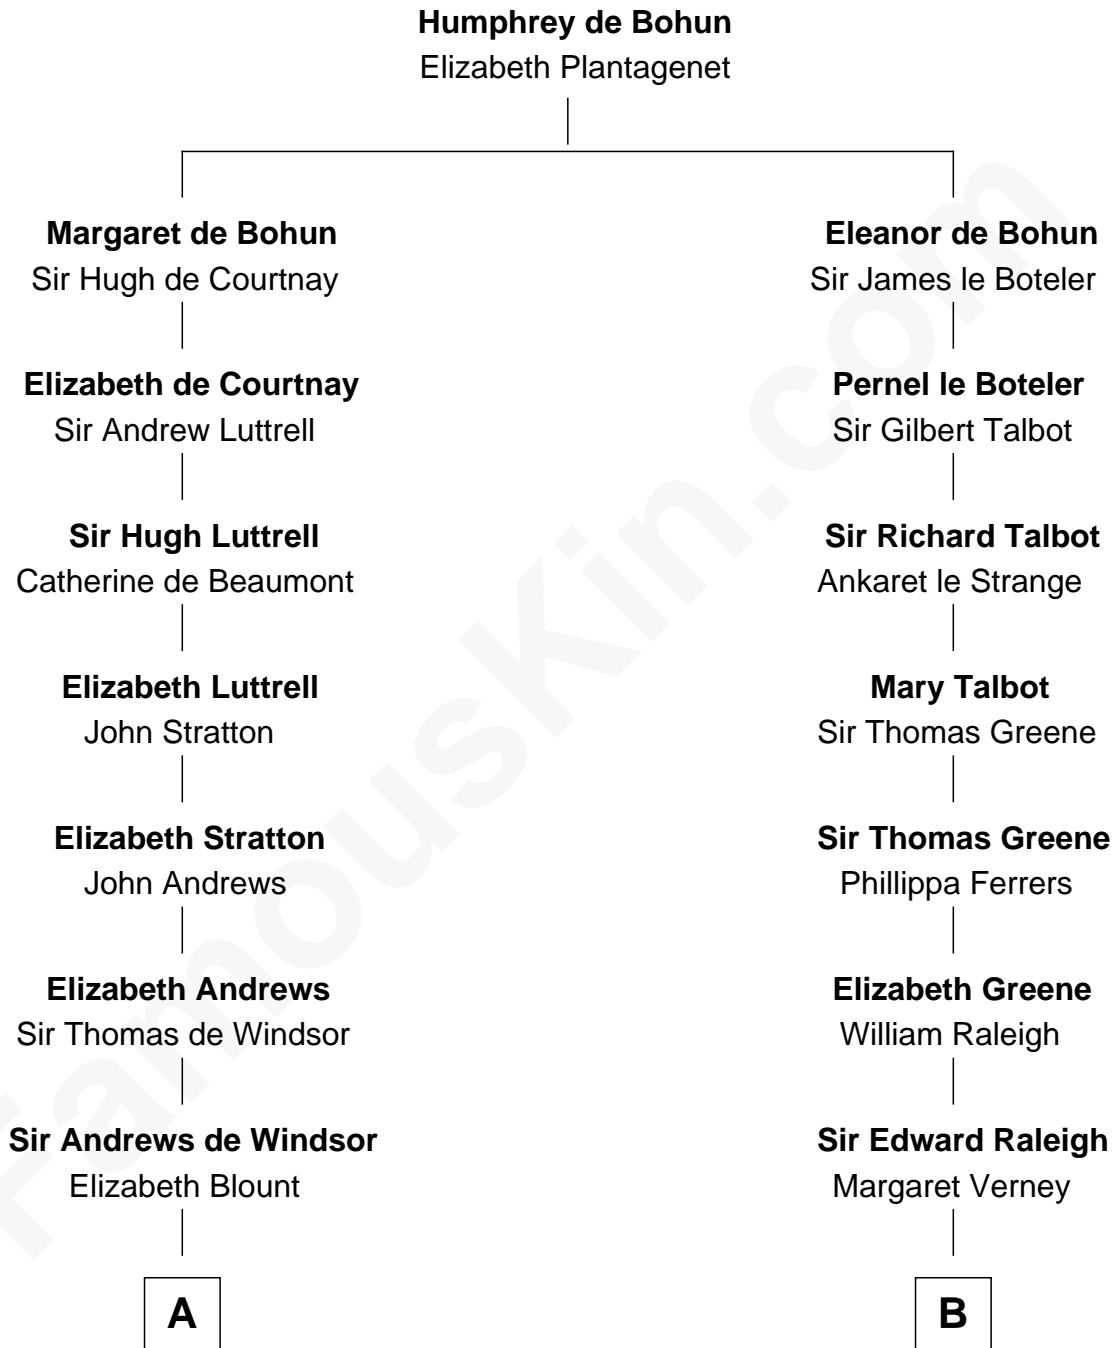

FamousKin.com
Relationship Chart of
Benjamin Harrison
23rd U.S. President

16th cousin 3 times removed of
Shanghai Pierce
Texas Cattleman

C

Susanna Stoddard

Isaac Pearce

Jonathan D. Pearce

Hanna Phillips Head

Shanghai Pierce

Texas Cattleman

FamousKin.com