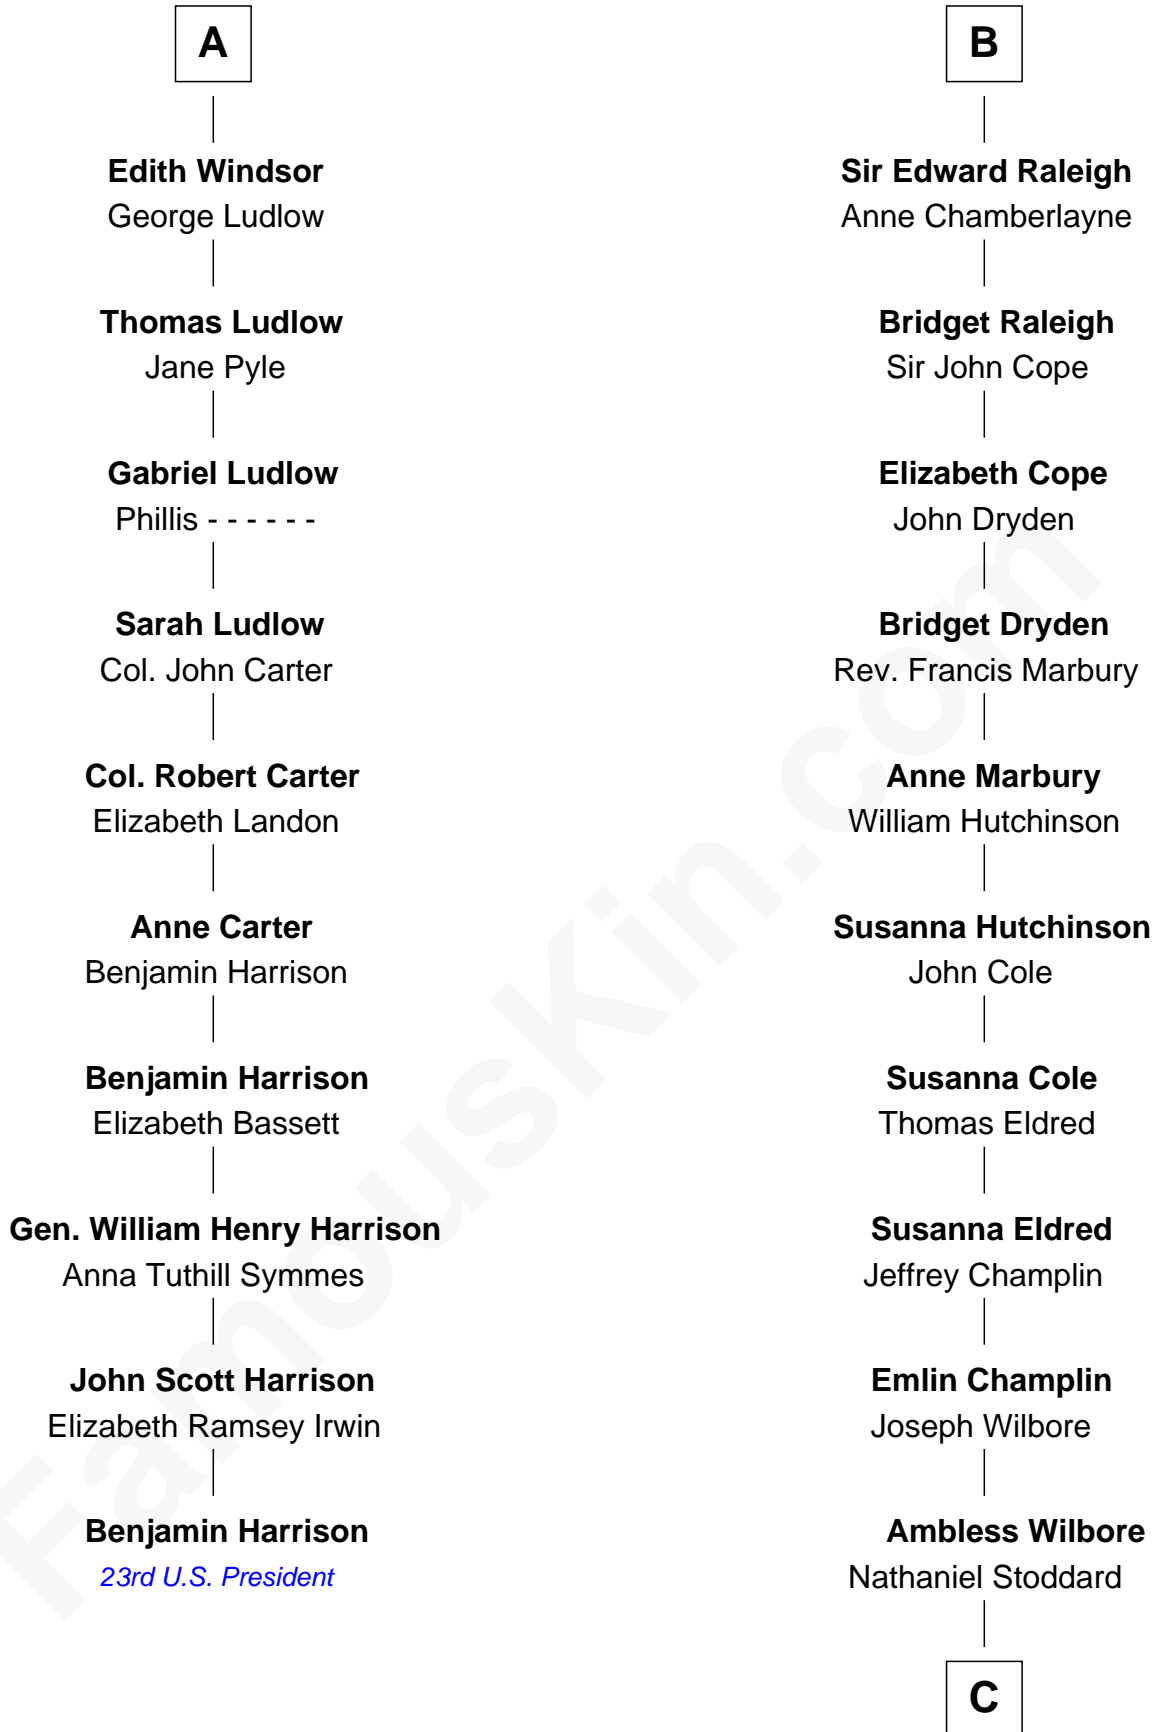

FamousKin.com
Relationship Chart of
Benjamin Harrison
23rd U.S. President

16th cousin 3 times removed of
Shanghai Pierce
Texas Cattleman

C

Susanna Stoddard

Isaac Pearce

Jonathan D. Pearce

Hanna Phillips Head

Shanghai Pierce

Texas Cattleman

FamousKin.com