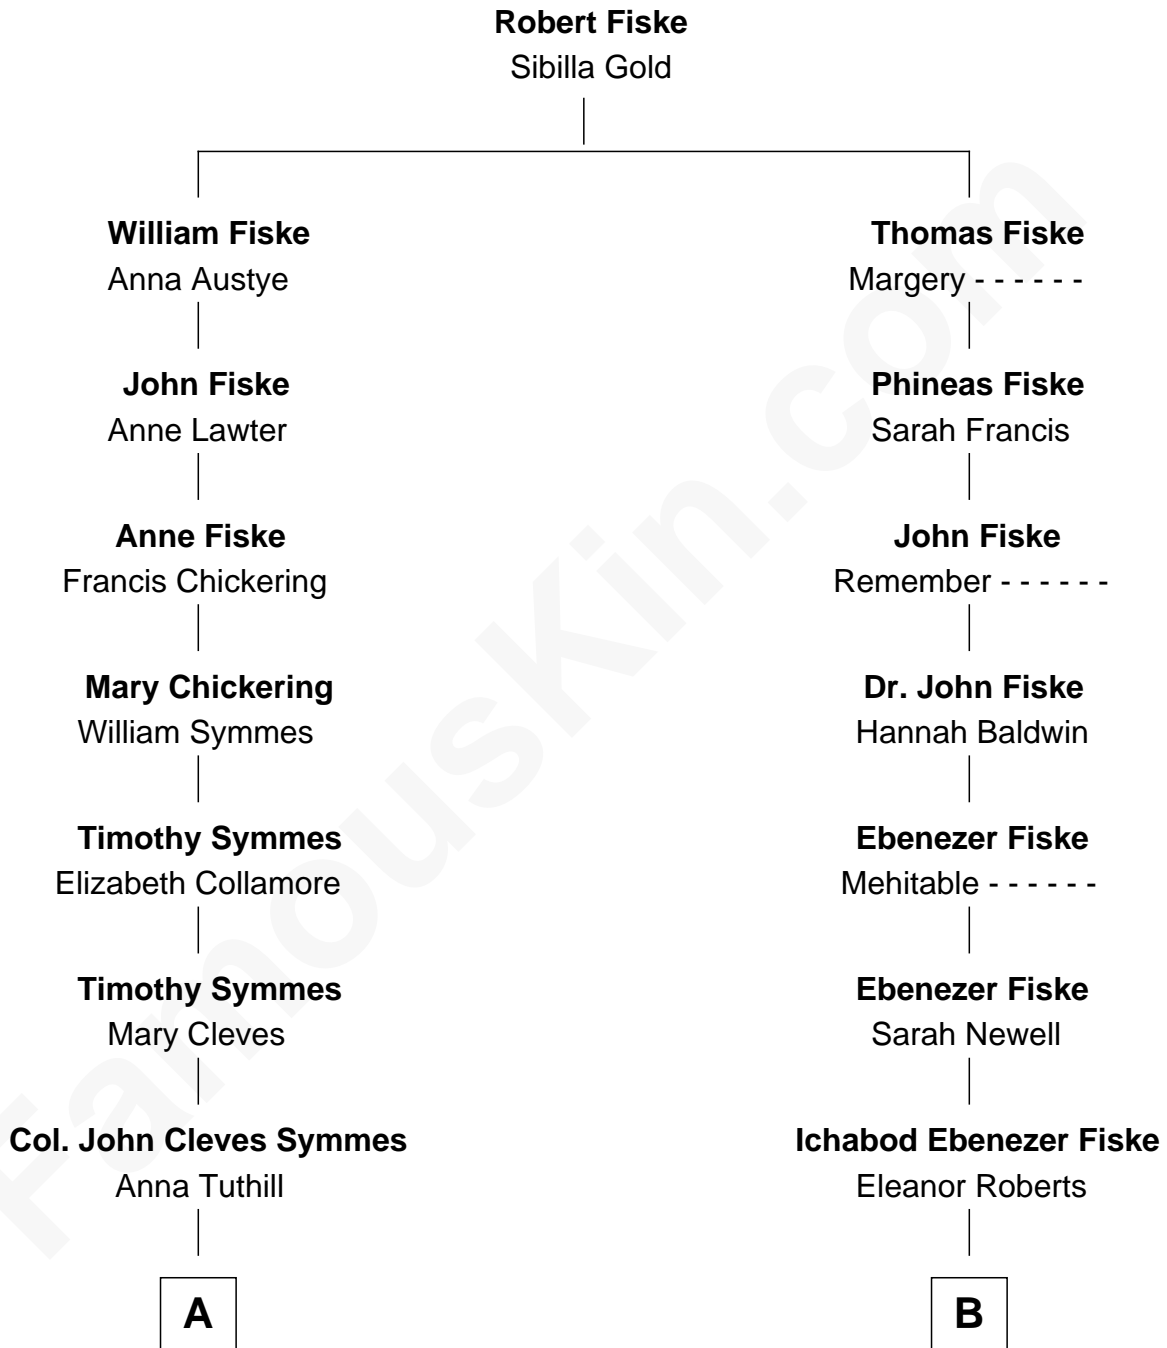

FamousKin.com
Relationship Chart of
Benjamin Harrison
23rd U.S. President

9th cousin 2 times removed of
Christian Herter
59th Governor of Massachusetts

A

Anna Tuthill Symmes
Gen. William Henry Harrison

John Scott Harrison
Elizabeth Ramsey Irwin

Benjamin Harrison
23rd U.S. President

B

Sarah Fiske
Erastus Miles

Archibald Miles
Mary Treese

Mary Miles
Christian Herter

Albert Herter
Adele McGinnis

Christian Herter
59th Governor of Massachusetts