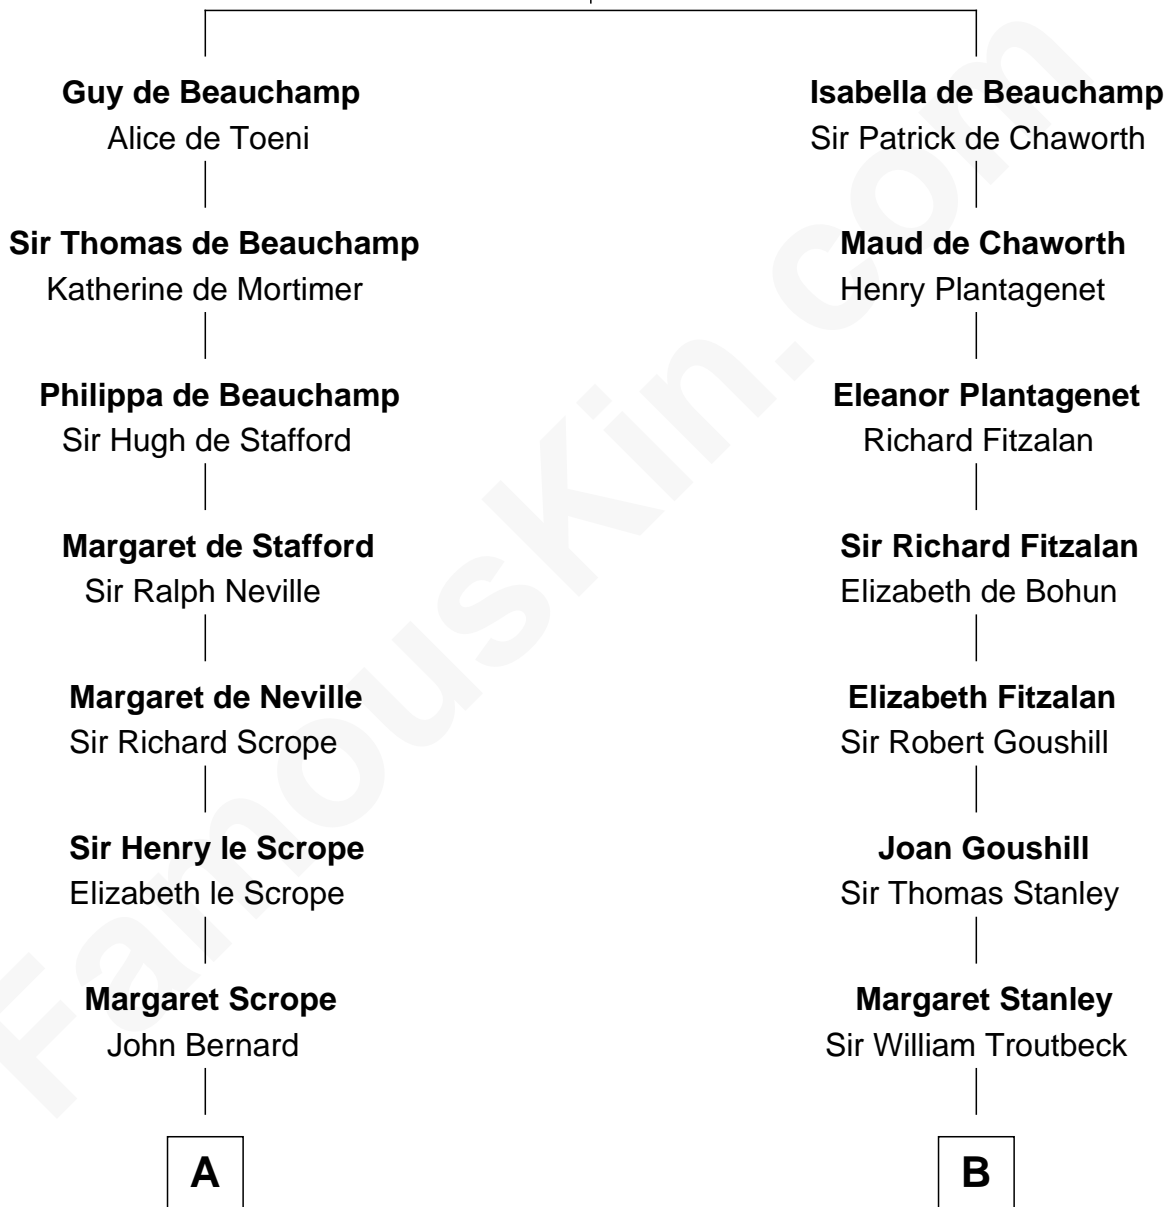

FamousKin.com Relationship Chart of

Benjamin Harrison

23rd U.S. President

18th cousin of

John Quincy Adams

6th U.S. President

William de Beauchamp

Maud FitzJohn

C

John Scott Harrison
Elizabeth Ramsey Irwin

Benjamin Harrison
23rd U.S. President

D

Abigail Quincy Smith
John Adams

John Quincy Adams
6th U.S. President

FamousKin.com