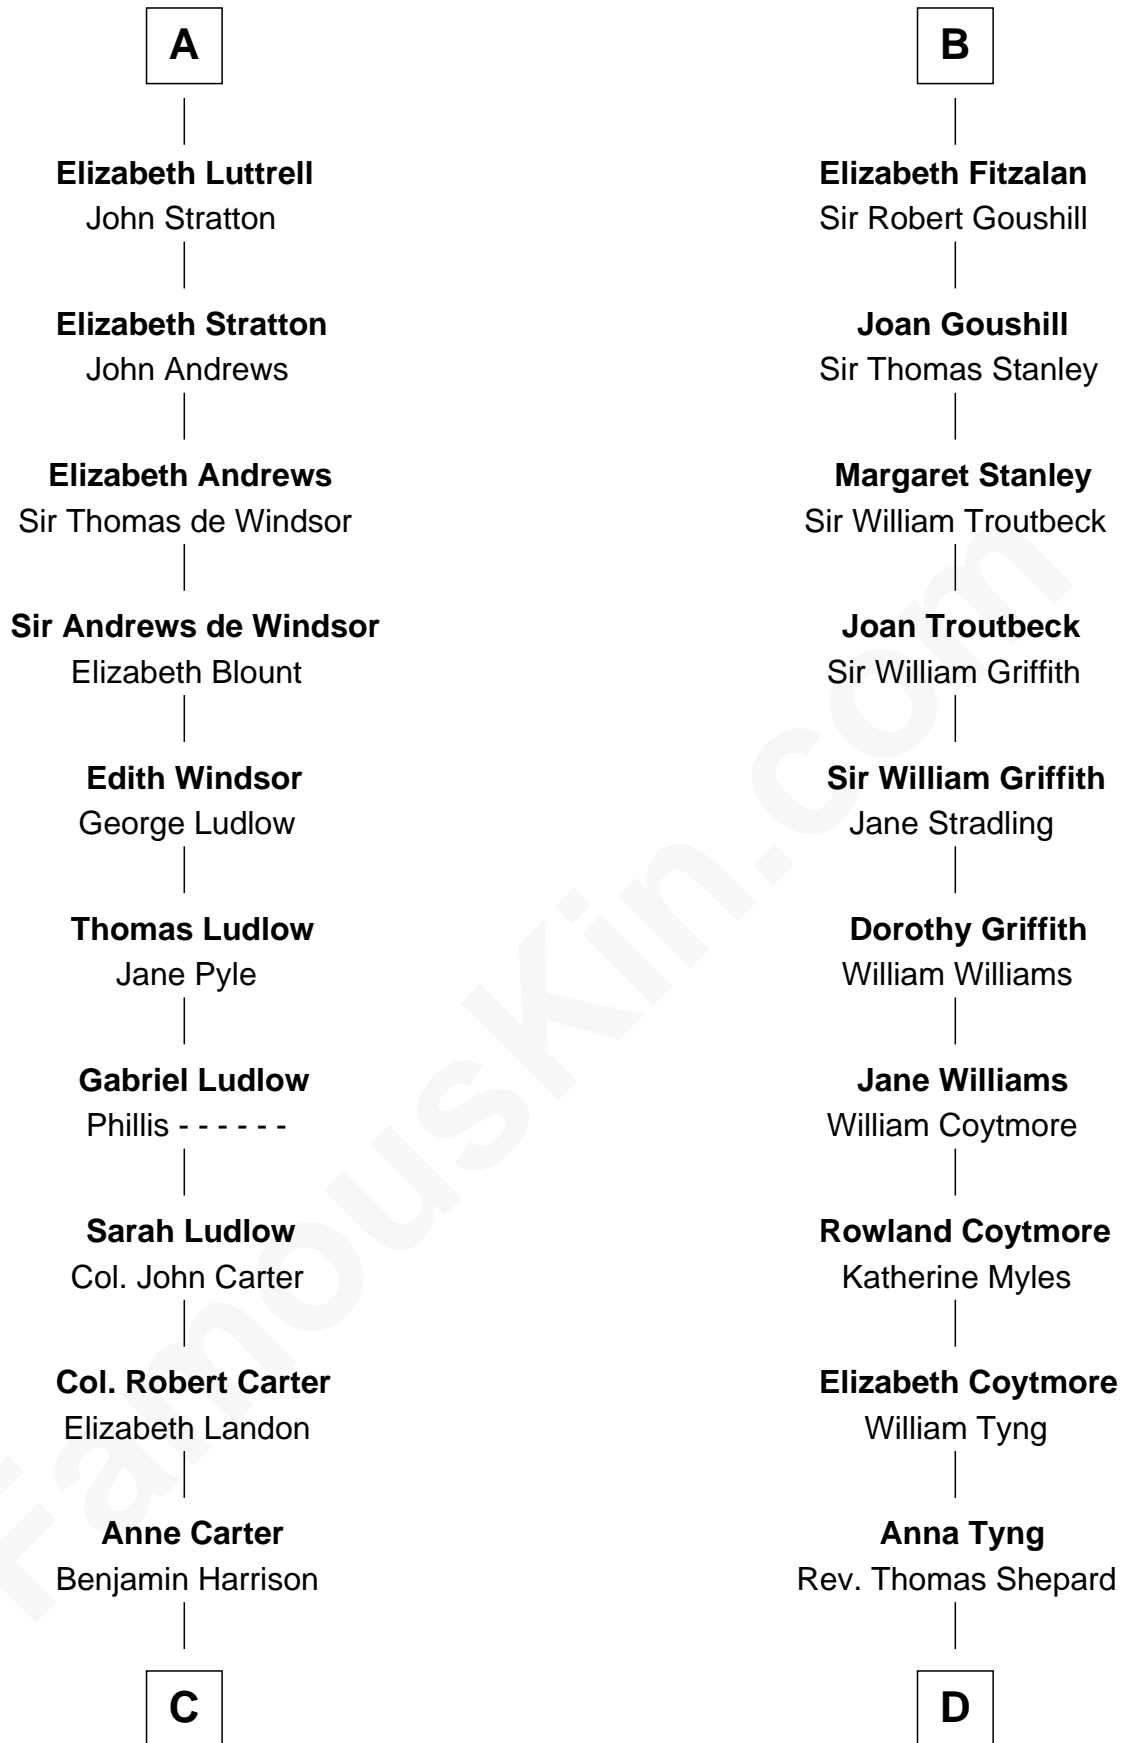

**FamousKin.com**  
**Relationship Chart of**  
**Benjamin Harrison**  
*23rd U.S. President*

**20th cousin 1 time removed of**  
**John Quincy Adams**  
*6th U.S. President*

**Saher de Quincy**  
 Margaret de Beaumont

**C**

**Benjamin Harrison**  
Elizabeth Bassett

**Gen. William Henry Harrison**  
Anna Tuthill Symmes

**John Scott Harrison**  
Elizabeth Ramsey Irwin

**Benjamin Harrison**  
*23rd U.S. President*

**D**

**Anna Shepard**  
Daniel Quincy