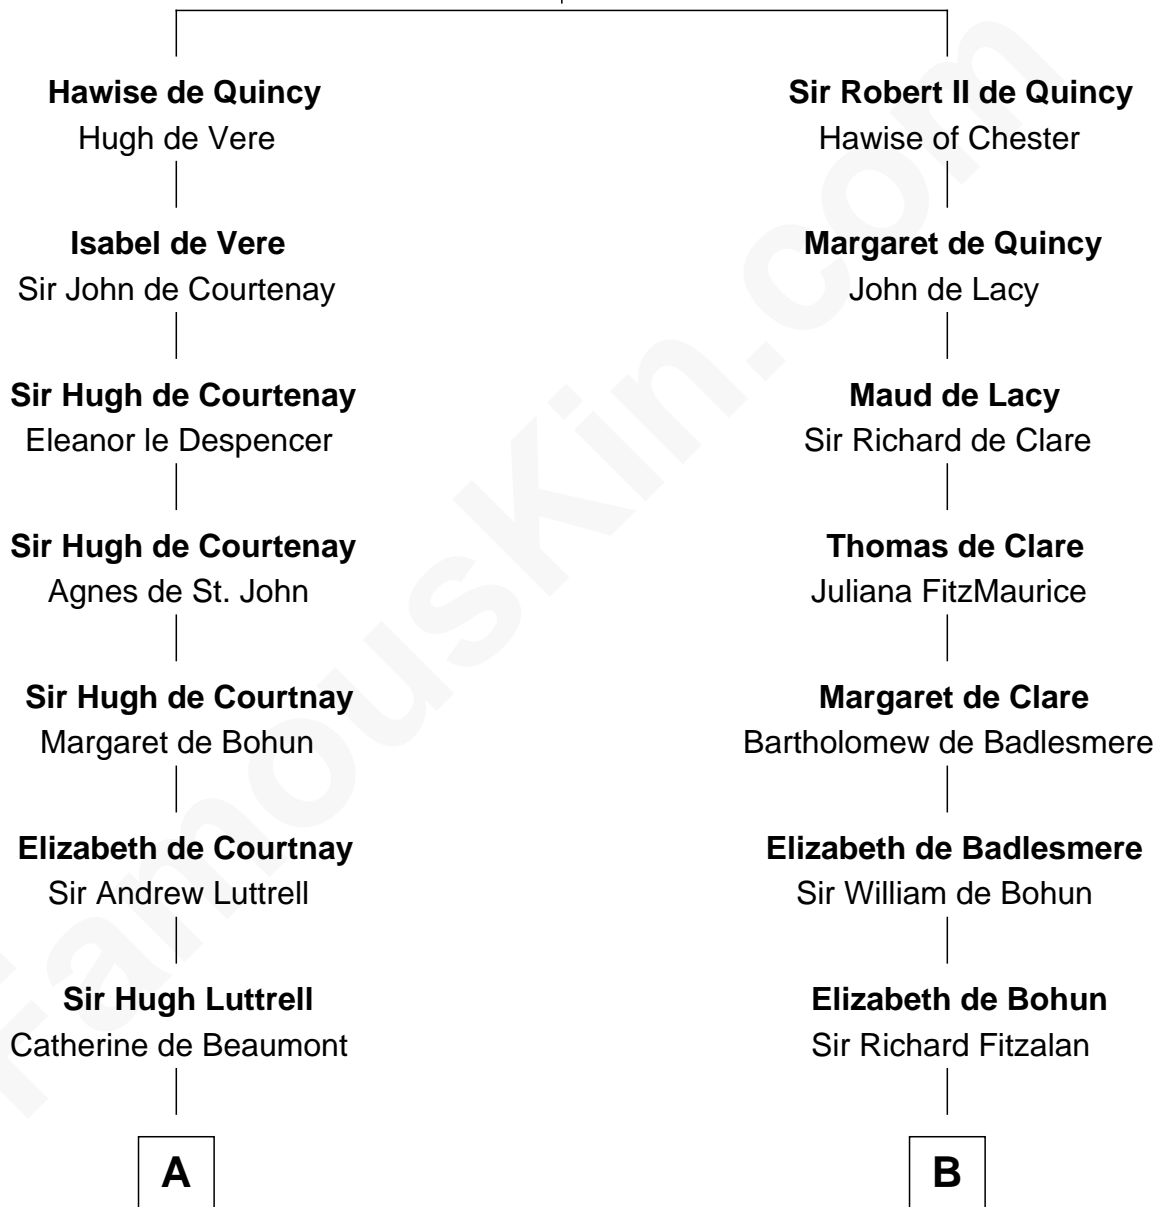

**FamousKin.com**  
**Relationship Chart of**  
**Benjamin Harrison**  
*23rd U.S. President*

**20th cousin 1 time removed of**  
**John Quincy Adams**  
*6th U.S. President*

**Saher de Quincy**  
 Margaret de Beaumont

**C**

**Benjamin Harrison**  
Elizabeth Bassett

**Gen. William Henry Harrison**  
Anna Tuthill Symmes

**John Scott Harrison**  
Elizabeth Ramsey Irwin

**Benjamin Harrison**  
*23rd U.S. President*

**D**

**Anna Shepard**  
Daniel Quincy