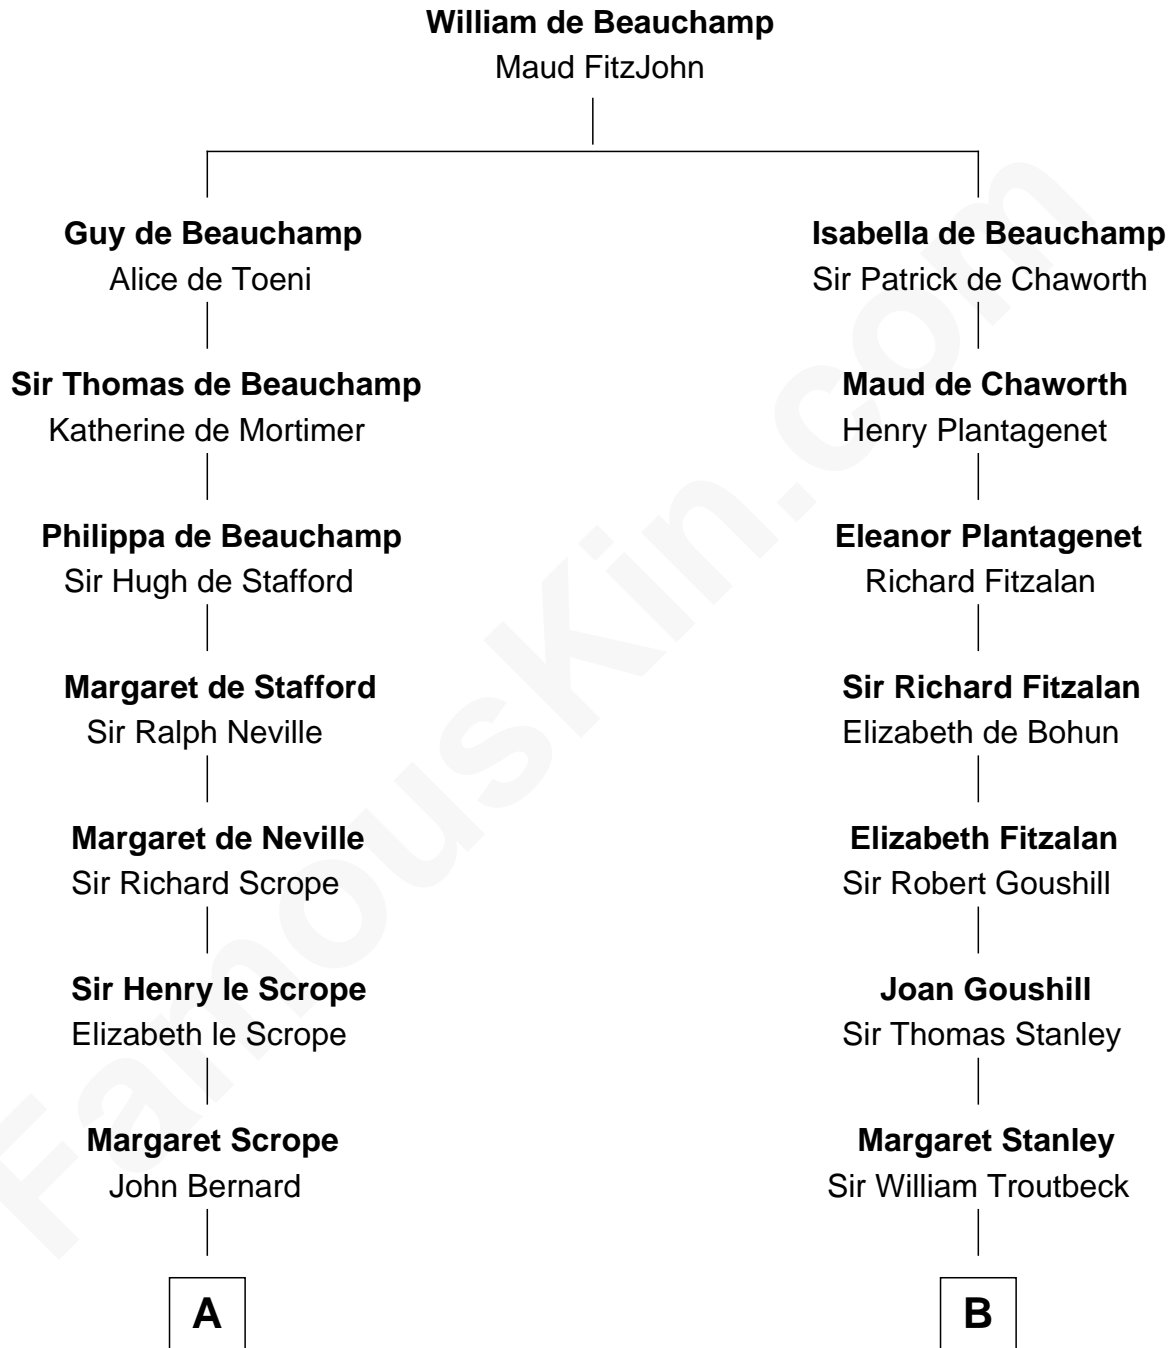

FamousKin.com
Relationship Chart of
Benjamin Harrison
23rd U.S. President

17th cousin 1 time removed of

Abigail (Smith) Adams
First Lady of President John Adams

C

John Scott Harrison
Elizabeth Ramsey Irwin

Benjamin Harrison
23rd U.S. President

FamousKin.com