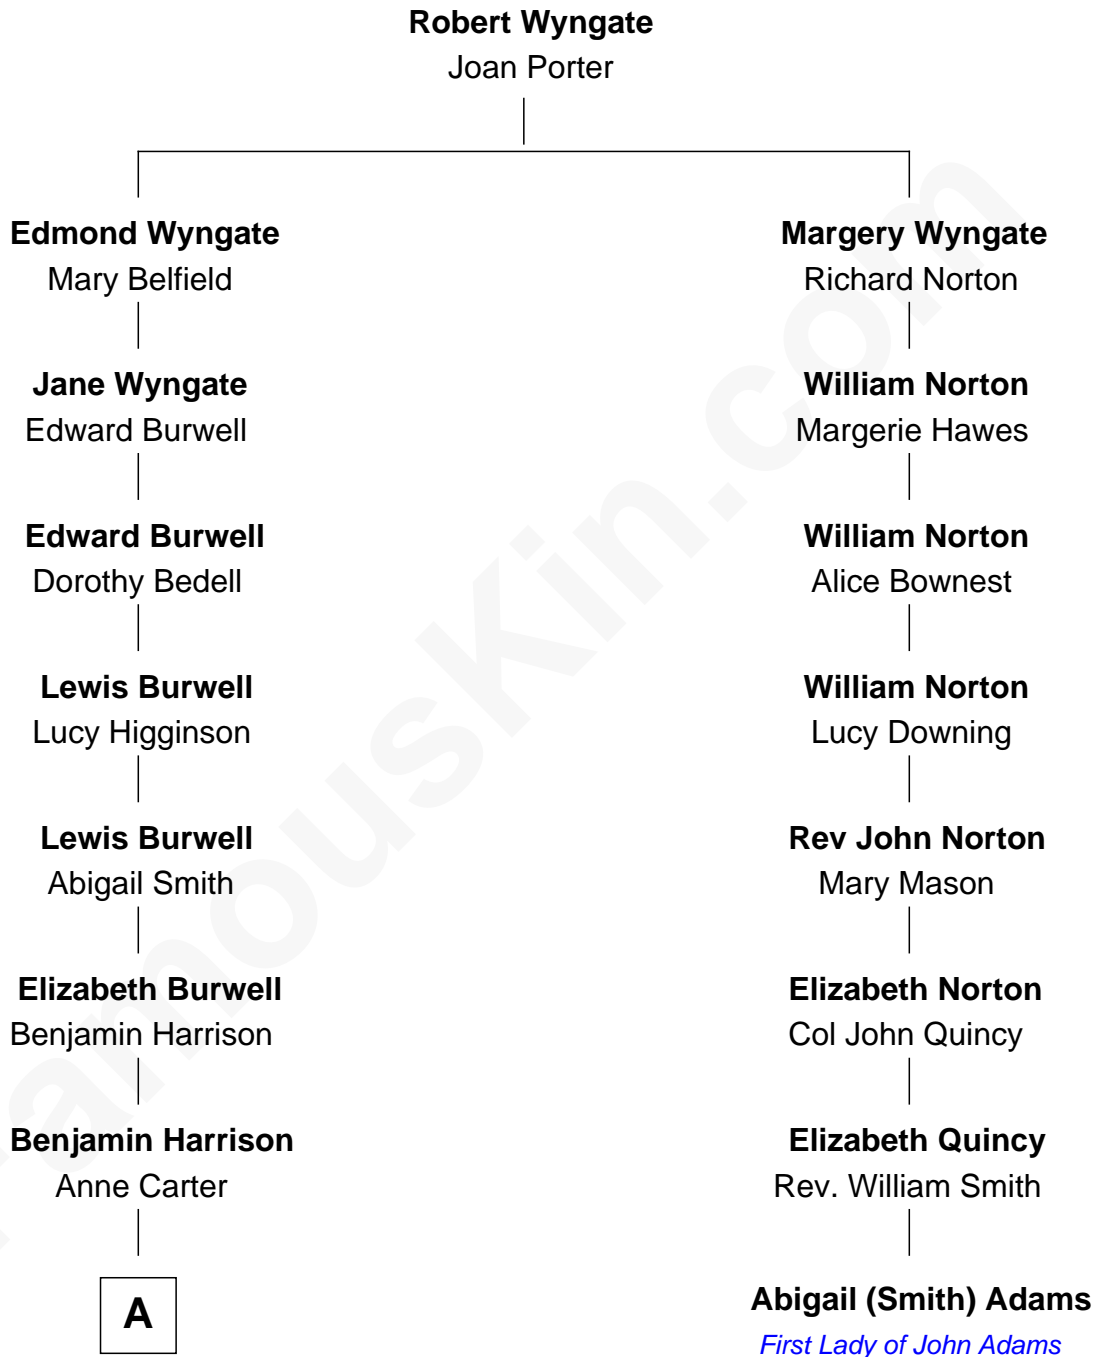

**FamousKin.com**  
**Relationship Chart of**  
**Benjamin Harrison**  
*23rd U.S. President*

7th cousin 3 times removed of

**Abigail (Smith) Adams**  
*First Lady of President John Adams*

**A**

—  
**Benjamin Harrison**

Elizabeth Bassett

—  
**Gen. William Henry Harrison**

Anna Tuthill Symmes

—  
**John Scott Harrison**

Elizabeth Ramsey Irwin

—  
**Benjamin Harrison**

*23rd U.S. President*

FamousKin.com