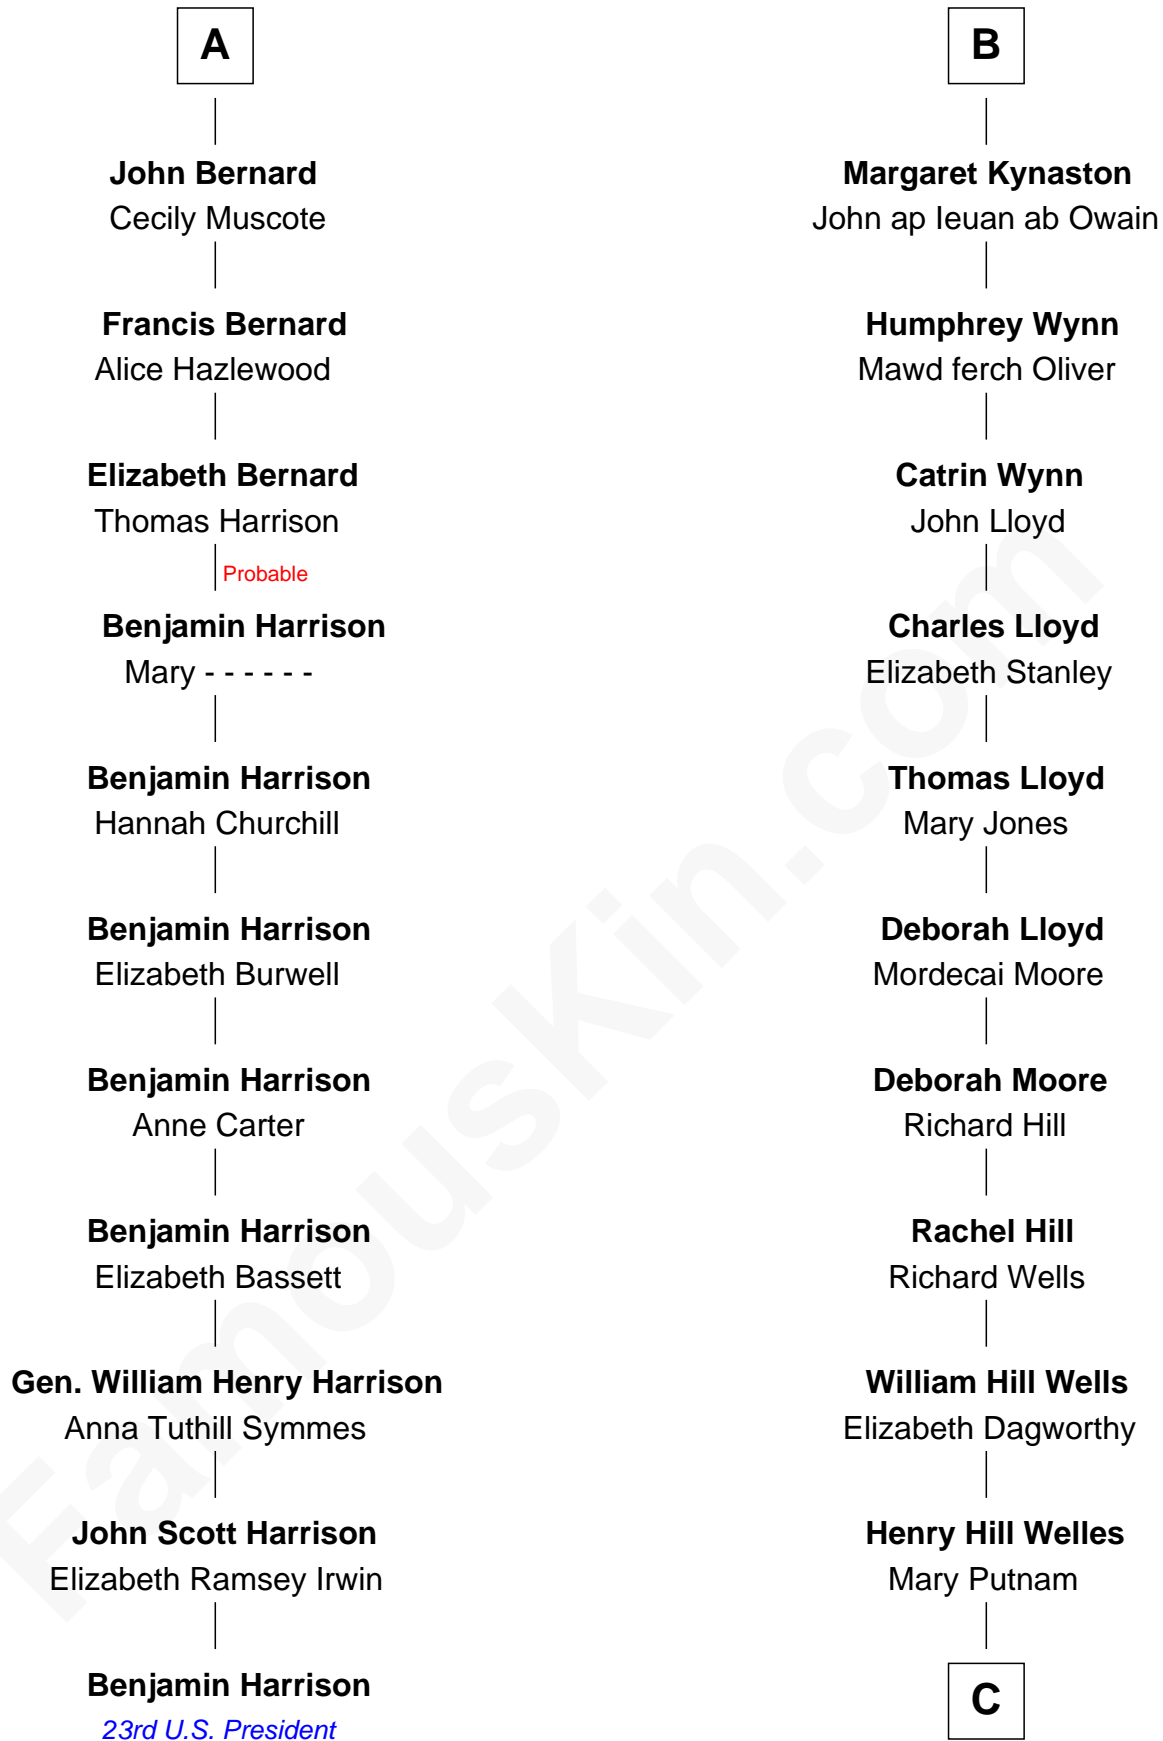

FamousKin.com
Relationship Chart of
Benjamin Harrison
23rd U.S. President

17th cousin 2 times removed of
Orson Welles
Radio, Stage, and Movie Actor

Bartholomew de Badlesmere
 Margaret de Clare

C

Richard Jones Welles

Mary Blanche Head

Richard Head Welles

Beatrice Ives

Orson Welles

Radio, Stage, and Movie Actor

FamousKin.com