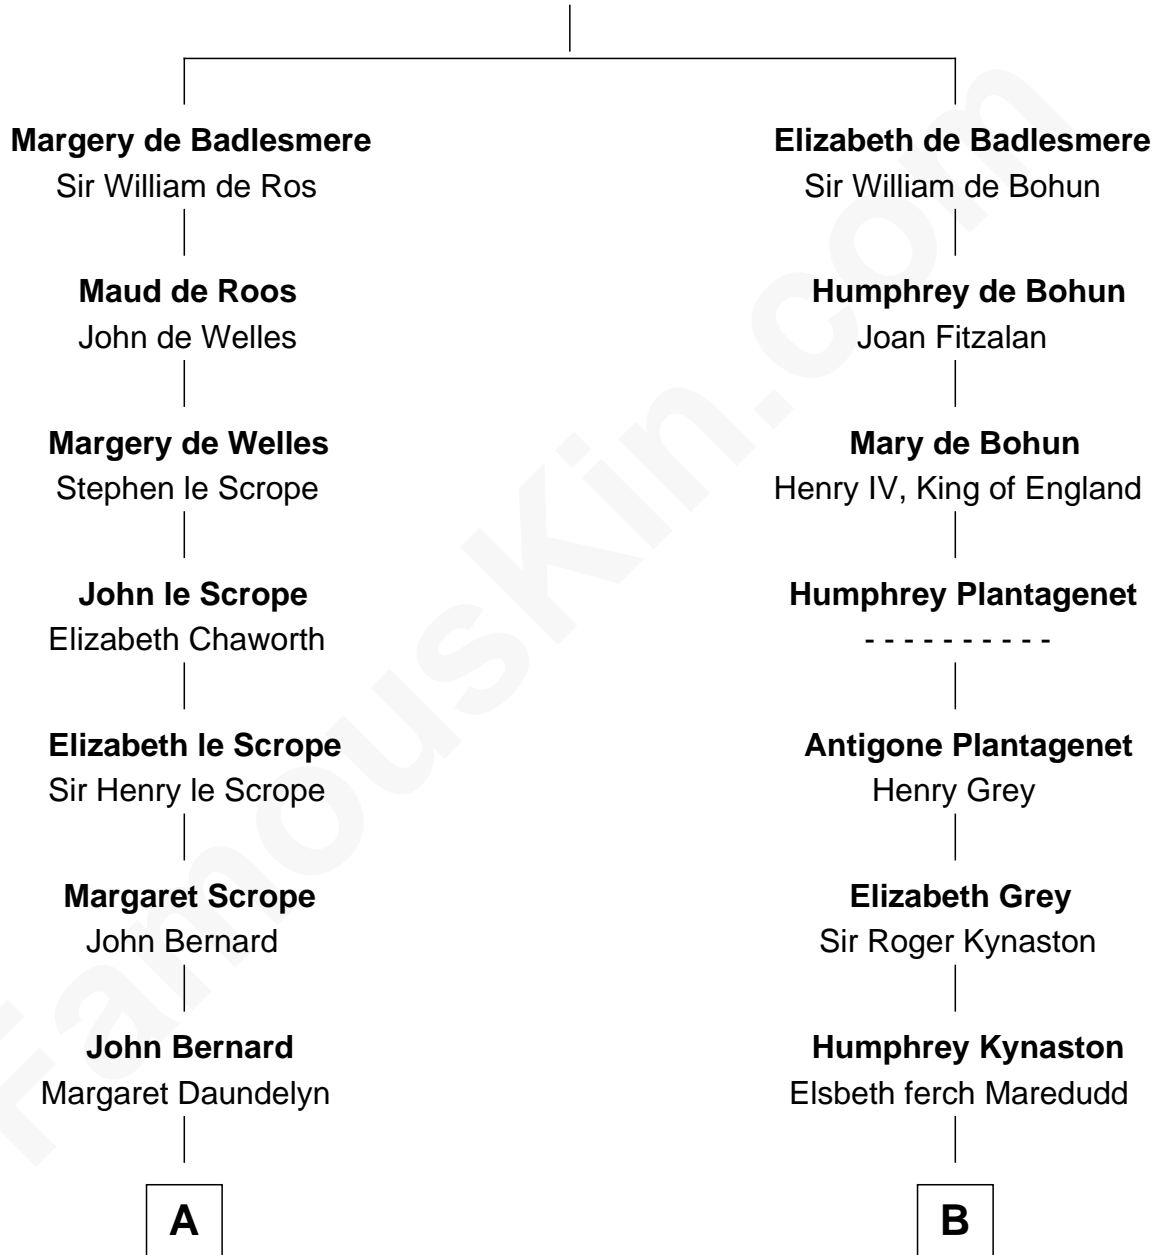

FamousKin.com
Relationship Chart of
Benjamin Harrison
23rd U.S. President

17th cousin 2 times removed of
Orson Welles
Radio, Stage, and Movie Actor

Bartholomew de Badlesmere
 Margaret de Clare

C

Richard Jones Welles

Mary Blanche Head

Richard Head Welles

Beatrice Ives

Orson Welles

Radio, Stage, and Movie Actor

FamousKin.com