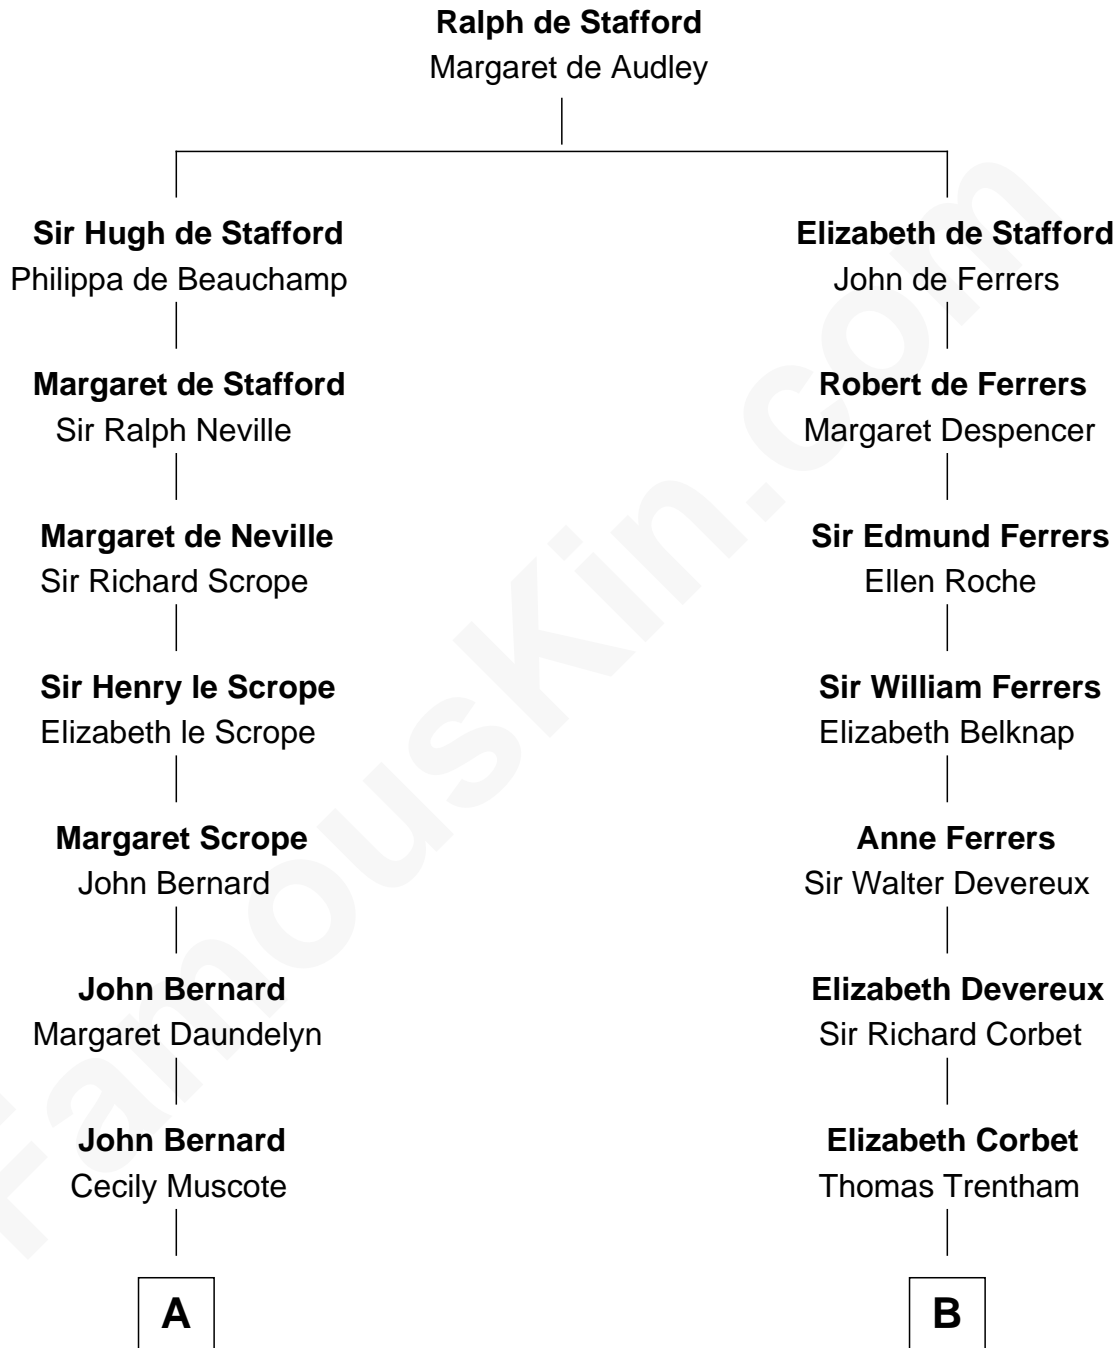

**FamousKin.com**  
**Relationship Chart of**  
**Benjamin Harrison**  
*23rd U.S. President*

**16th cousin 3 times removed of**  
**Orson Welles**  
*Radio, Stage, and Movie Actor*

**C**

**Richard Jones Welles**

Mary Blanche Head

**Richard Head Welles**

Beatrice Ives

**Orson Welles**

*Radio, Stage, and Movie Actor*

FamousKin.com