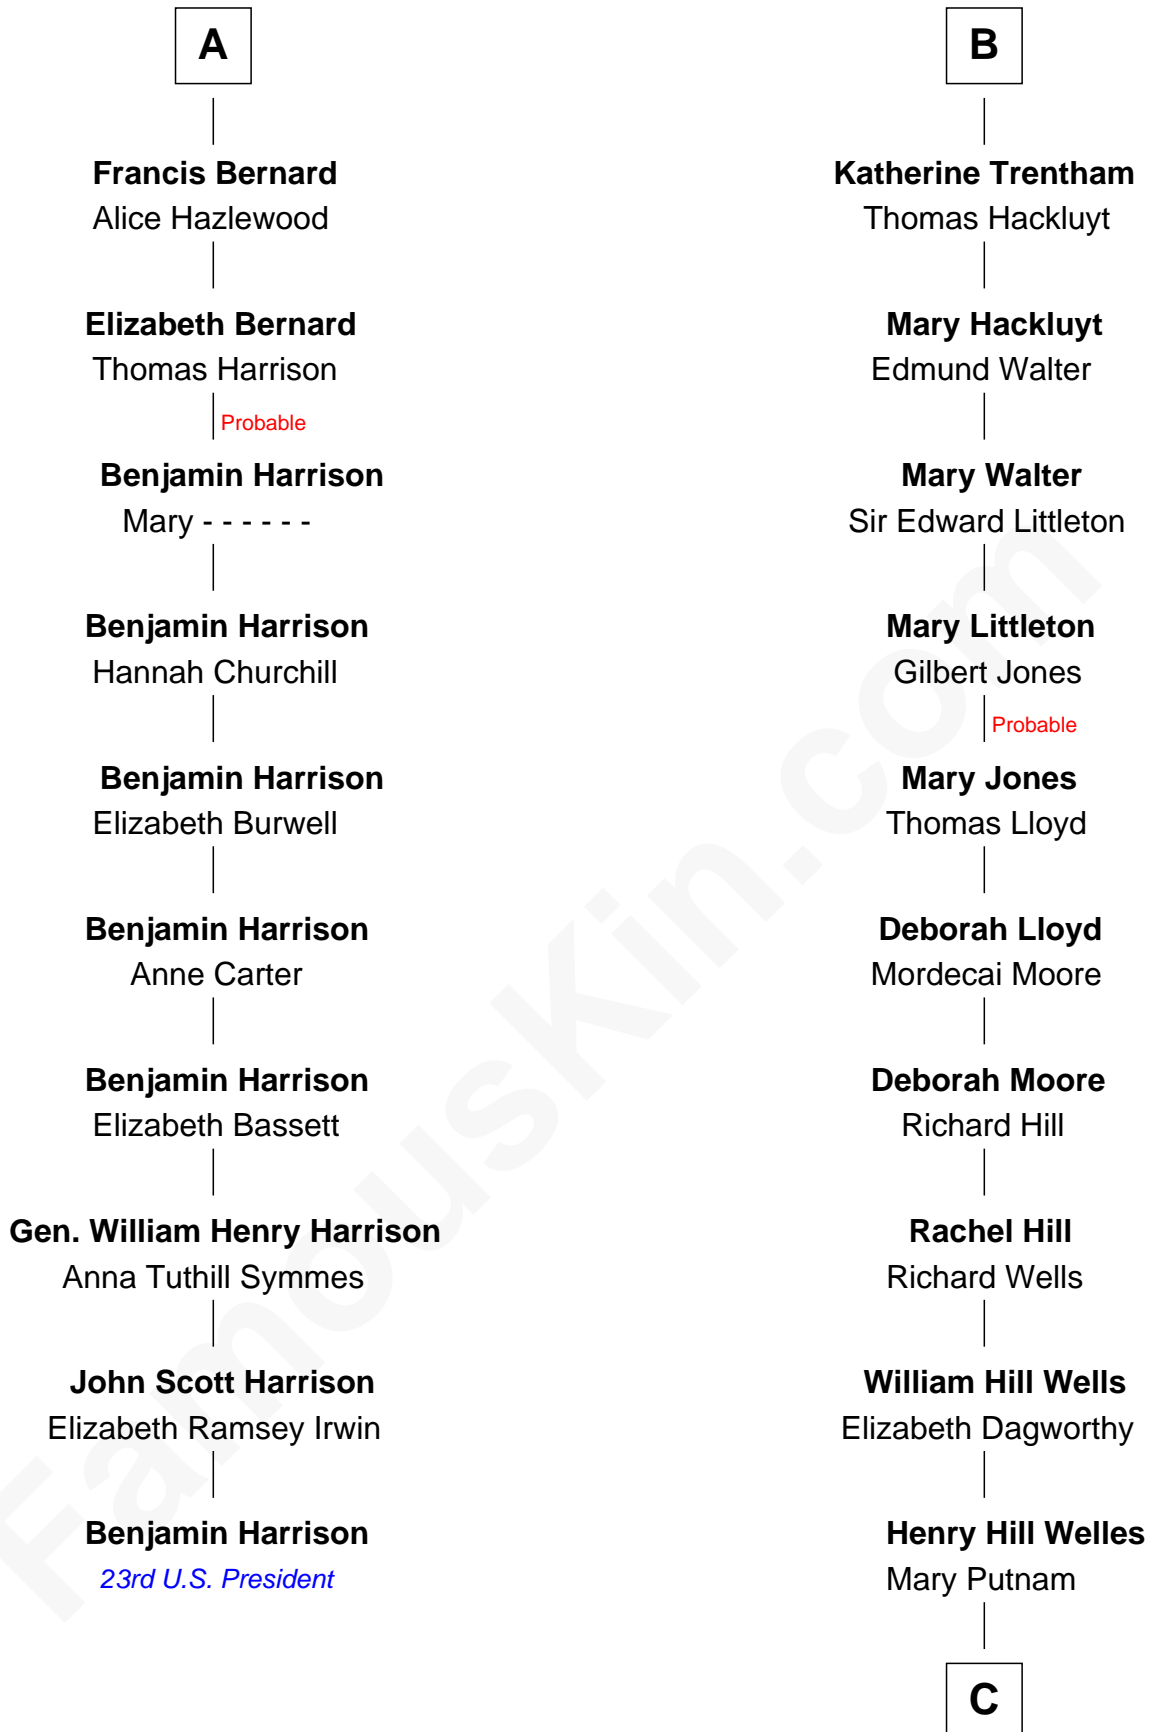

**FamousKin.com**  
**Relationship Chart of**  
**Benjamin Harrison**  
*23rd U.S. President*

**16th cousin 3 times removed of**  
**Orson Welles**  
*Radio, Stage, and Movie Actor*

**C**

**Richard Jones Welles**

Mary Blanche Head

**Richard Head Welles**

Beatrice Ives

**Orson Welles**

*Radio, Stage, and Movie Actor*

FamousKin.com