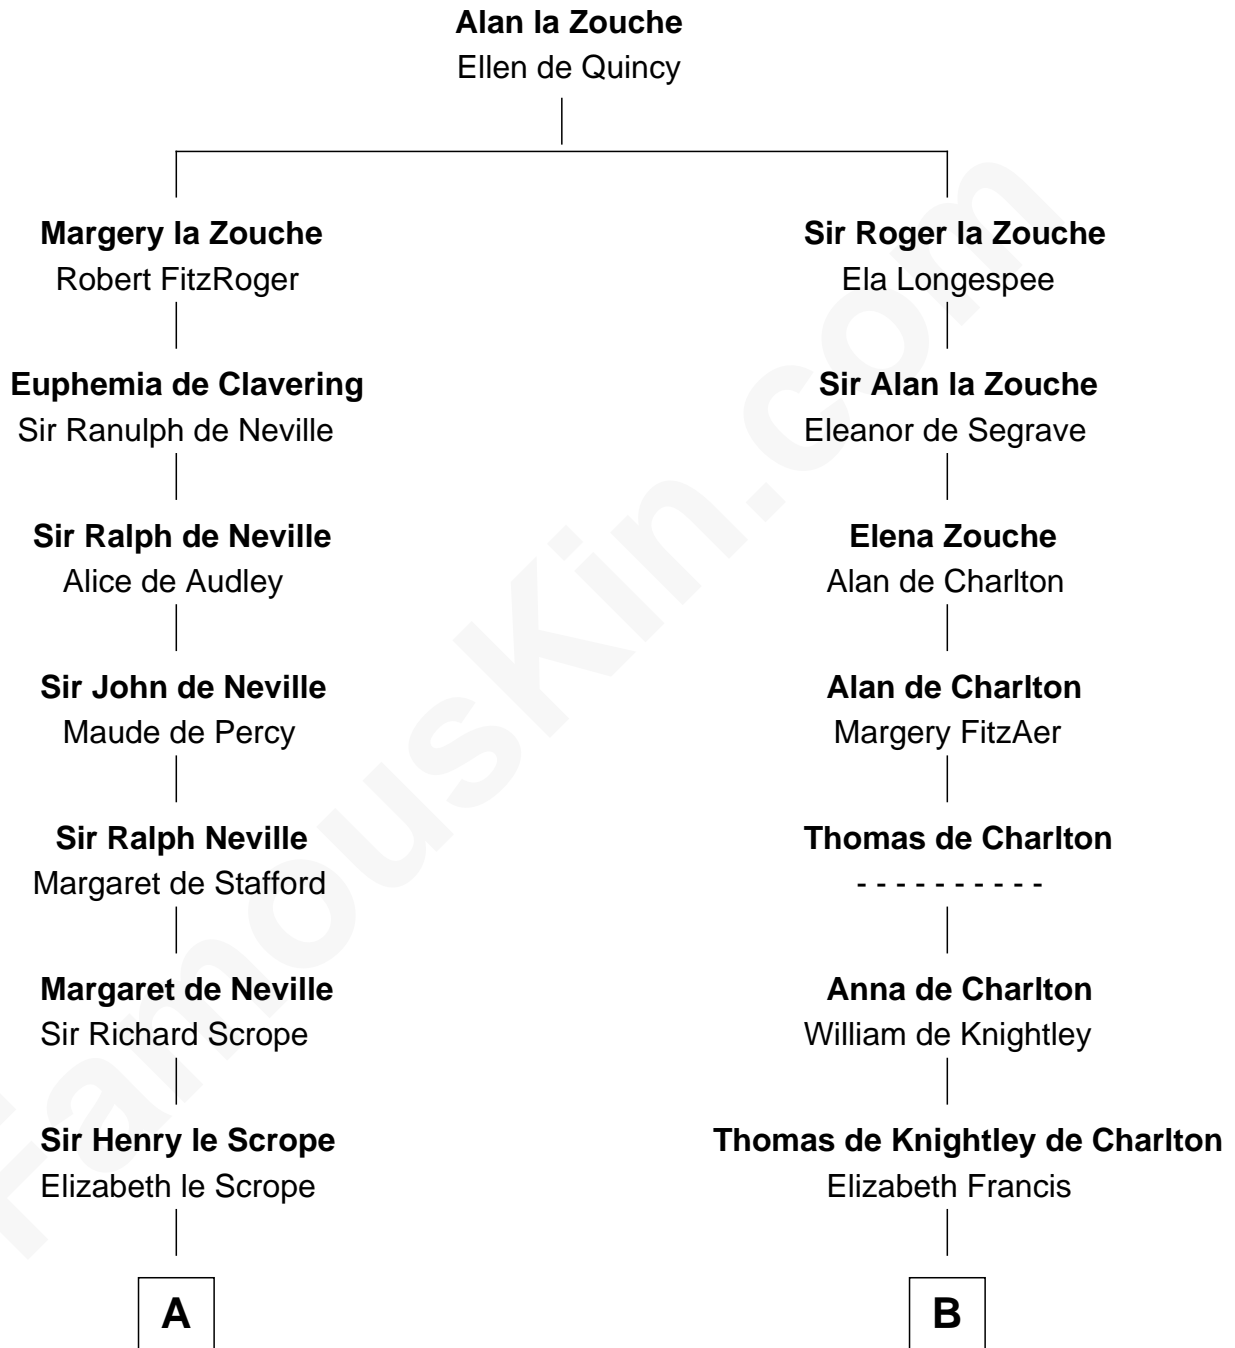

FamousKin.com
Relationship Chart of
Benjamin Harrison
23rd U.S. President

17th cousin 2 times removed of

John Hancock
Signer of the Declaration of Independence

C

—
Gen. William Henry Harrison

Anna Tuthill Symmes

—
John Scott Harrison

Elizabeth Ramsey Irwin

—
Benjamin Harrison

23rd U.S. President

FamousKin.com