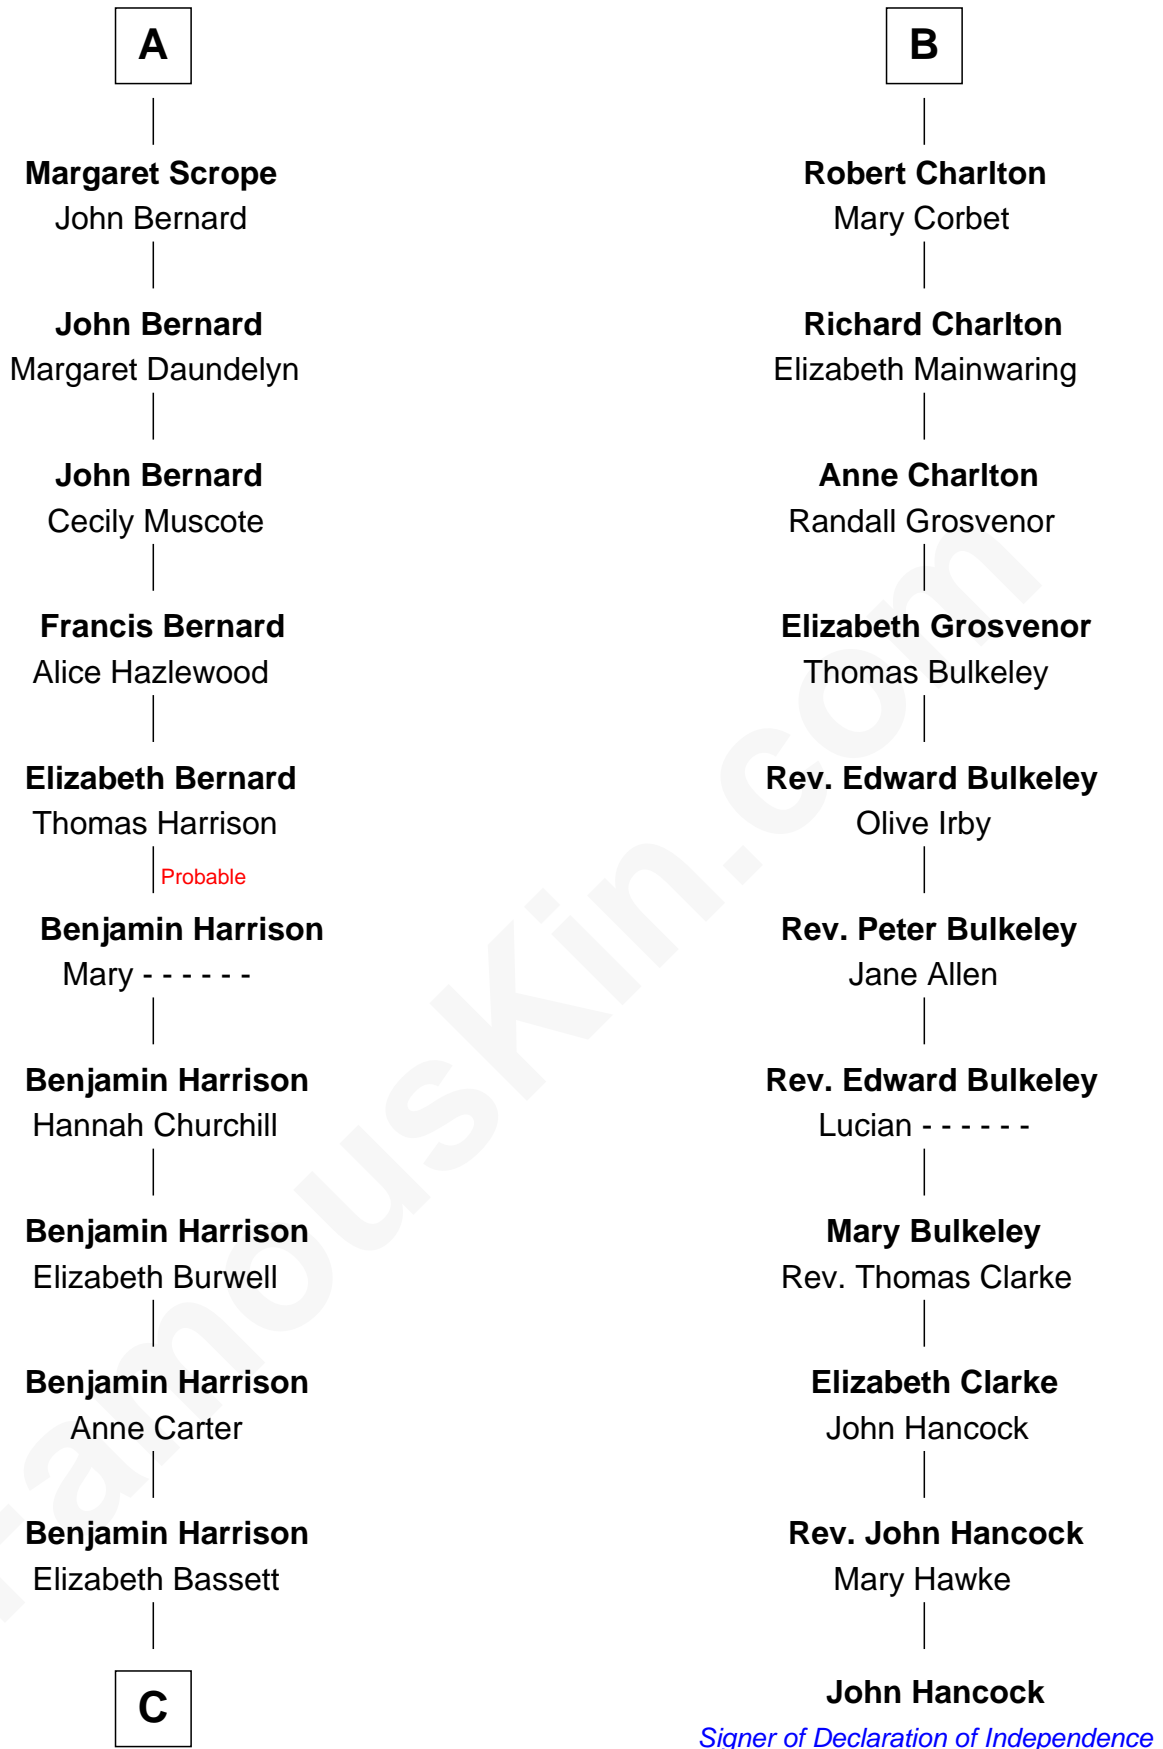

FamousKin.com
Relationship Chart of
Benjamin Harrison
23rd U.S. President

17th cousin 2 times removed of

John Hancock
Signer of the Declaration of Independence

C

—
Gen. William Henry Harrison

Anna Tuthill Symmes

—
John Scott Harrison

Elizabeth Ramsey Irwin

—
Benjamin Harrison

23rd U.S. President

FamousKin.com