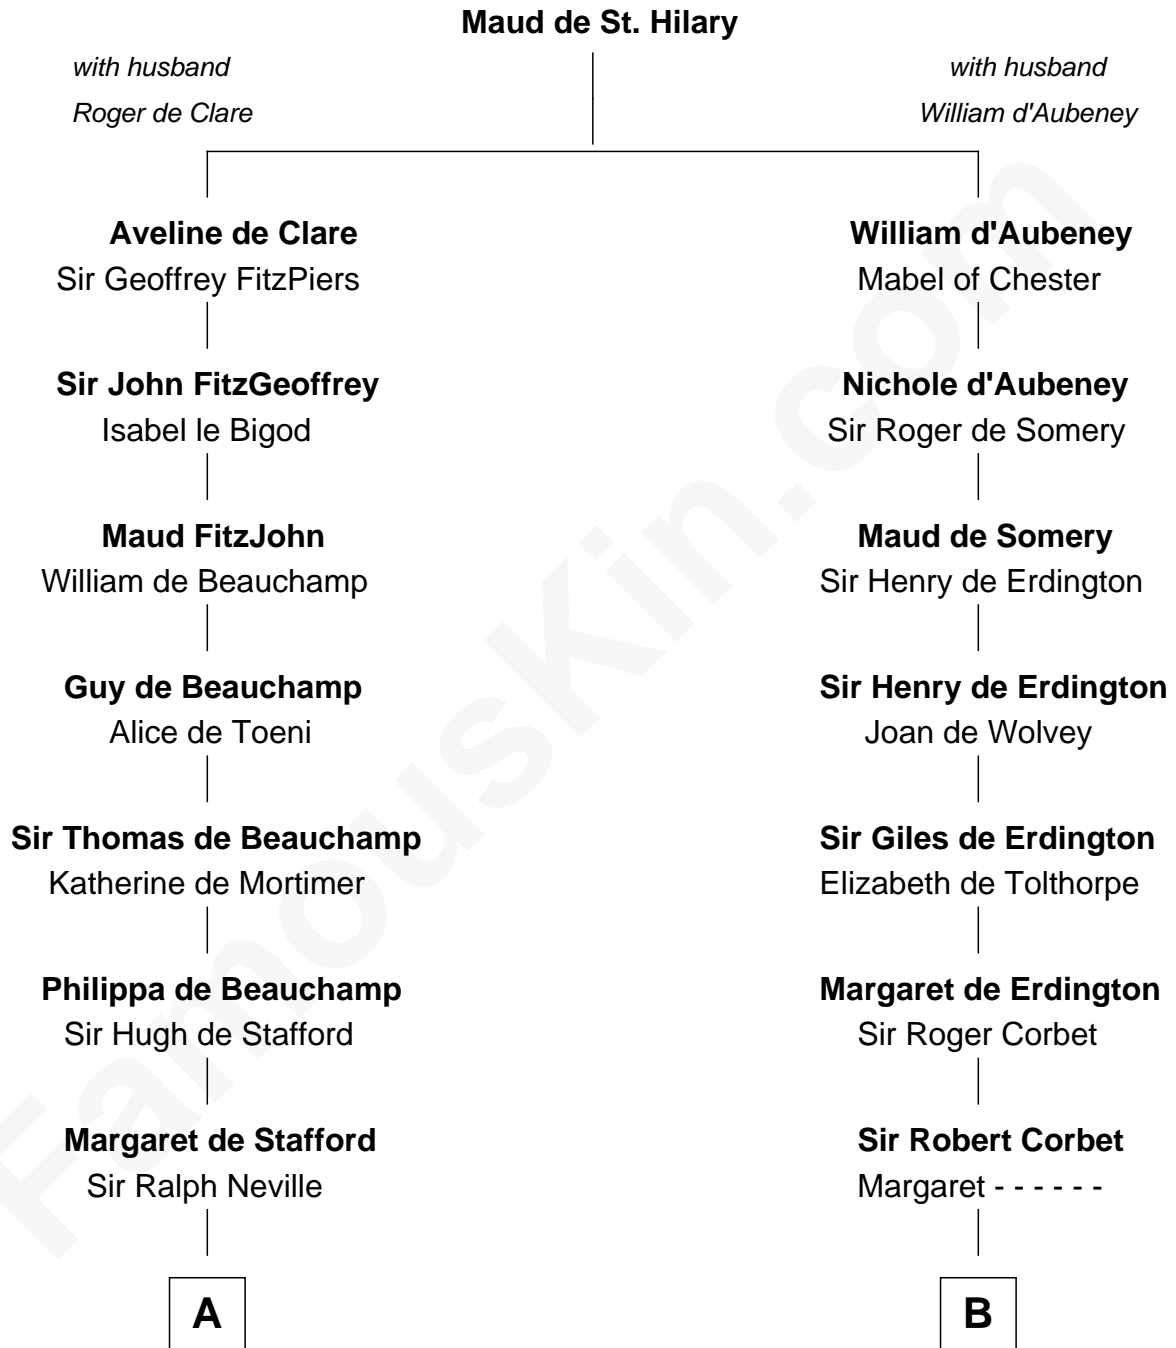

FamousKin.com
Relationship Chart of
Benjamin Harrison
23rd U.S. President

17th cousin 4 times removed of

John Hancock
Signer of the Declaration of Independence

C

Benjamin Harrison

Anne Carter

Benjamin Harrison

Elizabeth Bassett

Gen. William Henry Harrison

Anna Tuthill Symmes

John Scott Harrison

Elizabeth Ramsey Irwin

Benjamin Harrison

23rd U.S. President

FamousKin.com