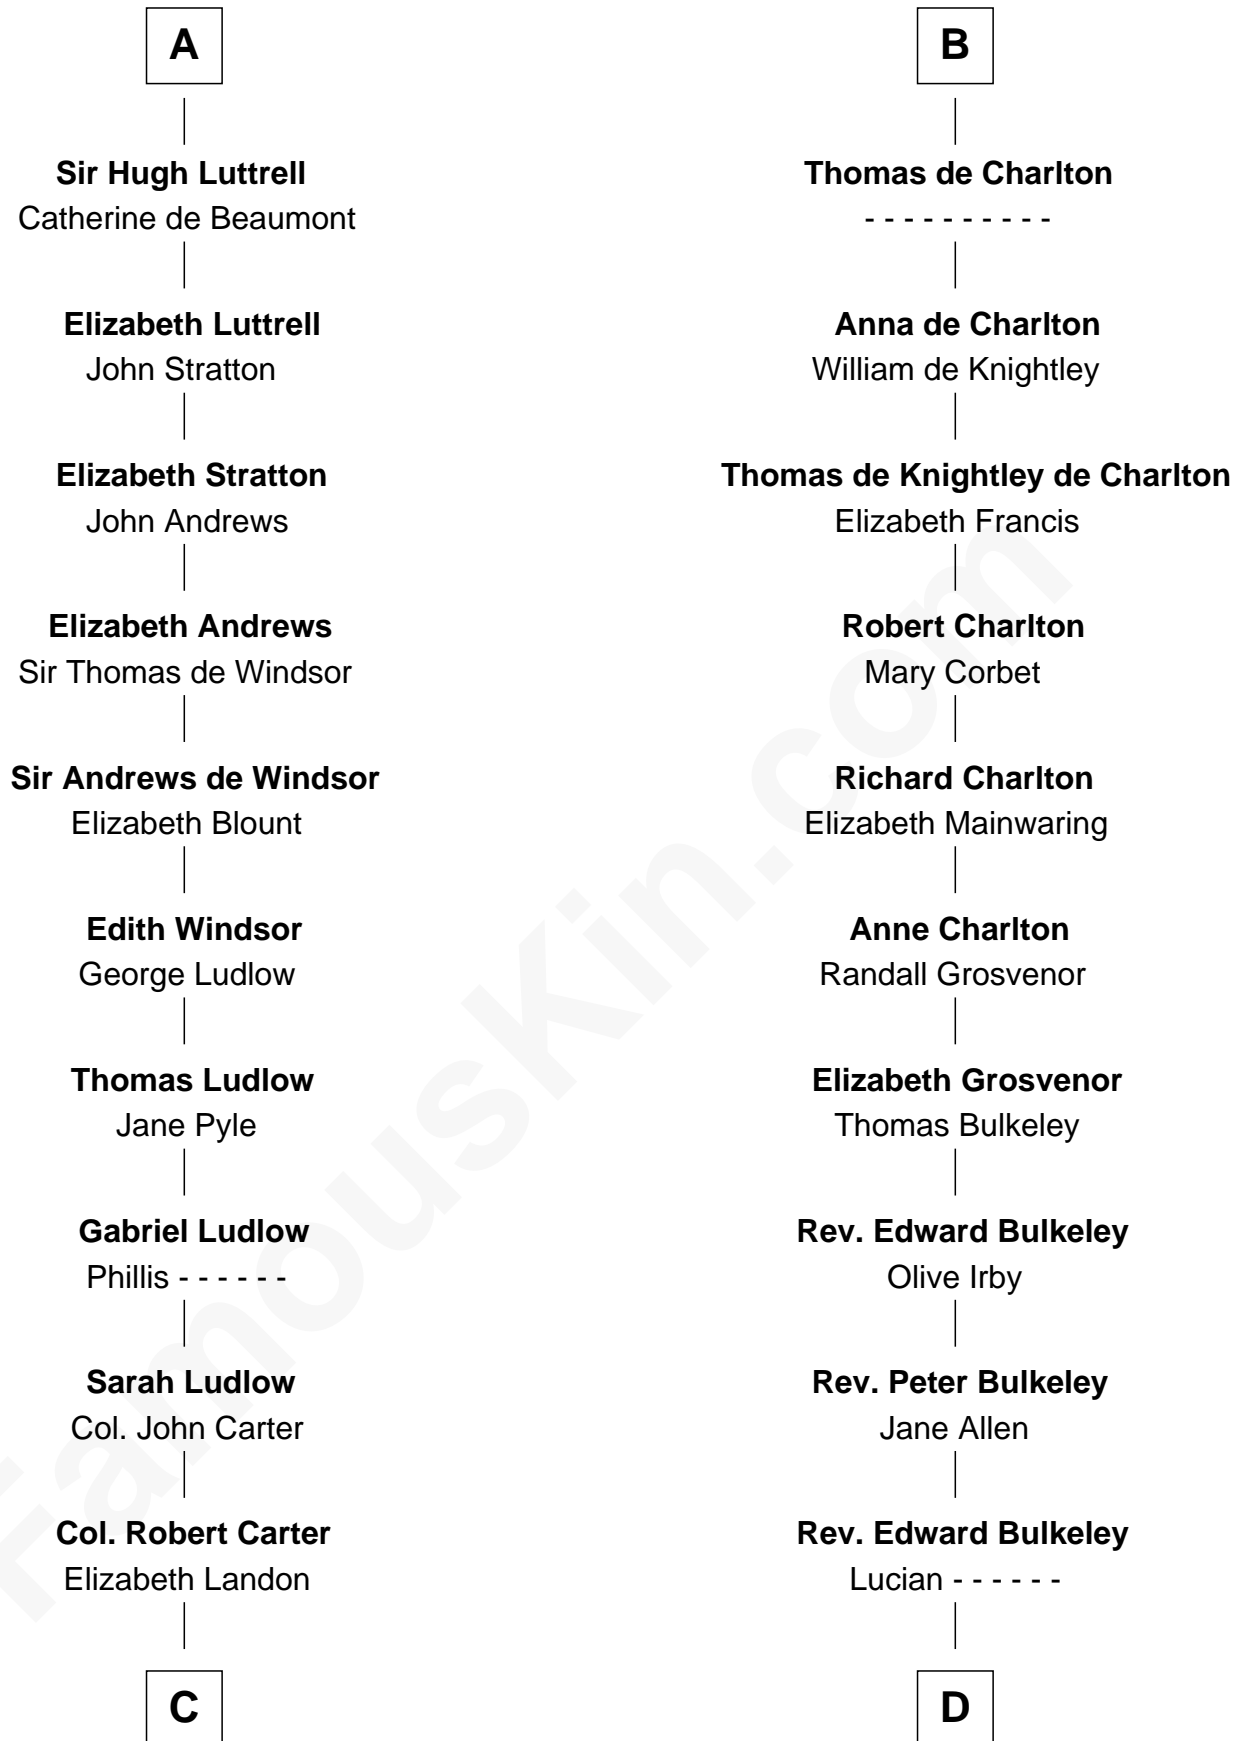

FamousKin.com
Relationship Chart of
Benjamin Harrison
23rd U.S. President

20th cousin 1 time removed of
John Hancock
Signer of the Declaration of Independence

C

Anne Carter
Benjamin Harrison

Benjamin Harrison
Elizabeth Bassett

Gen. William Henry Harrison
Anna Tuthill Symmes

John Scott Harrison
Elizabeth Ramsey Irwin

Benjamin Harrison
23rd U.S. President

D

Mary Bulkeley
Rev. Thomas Clarke

Elizabeth Clarke
John Hancock

Rev. John Hancock
Mary Hawke