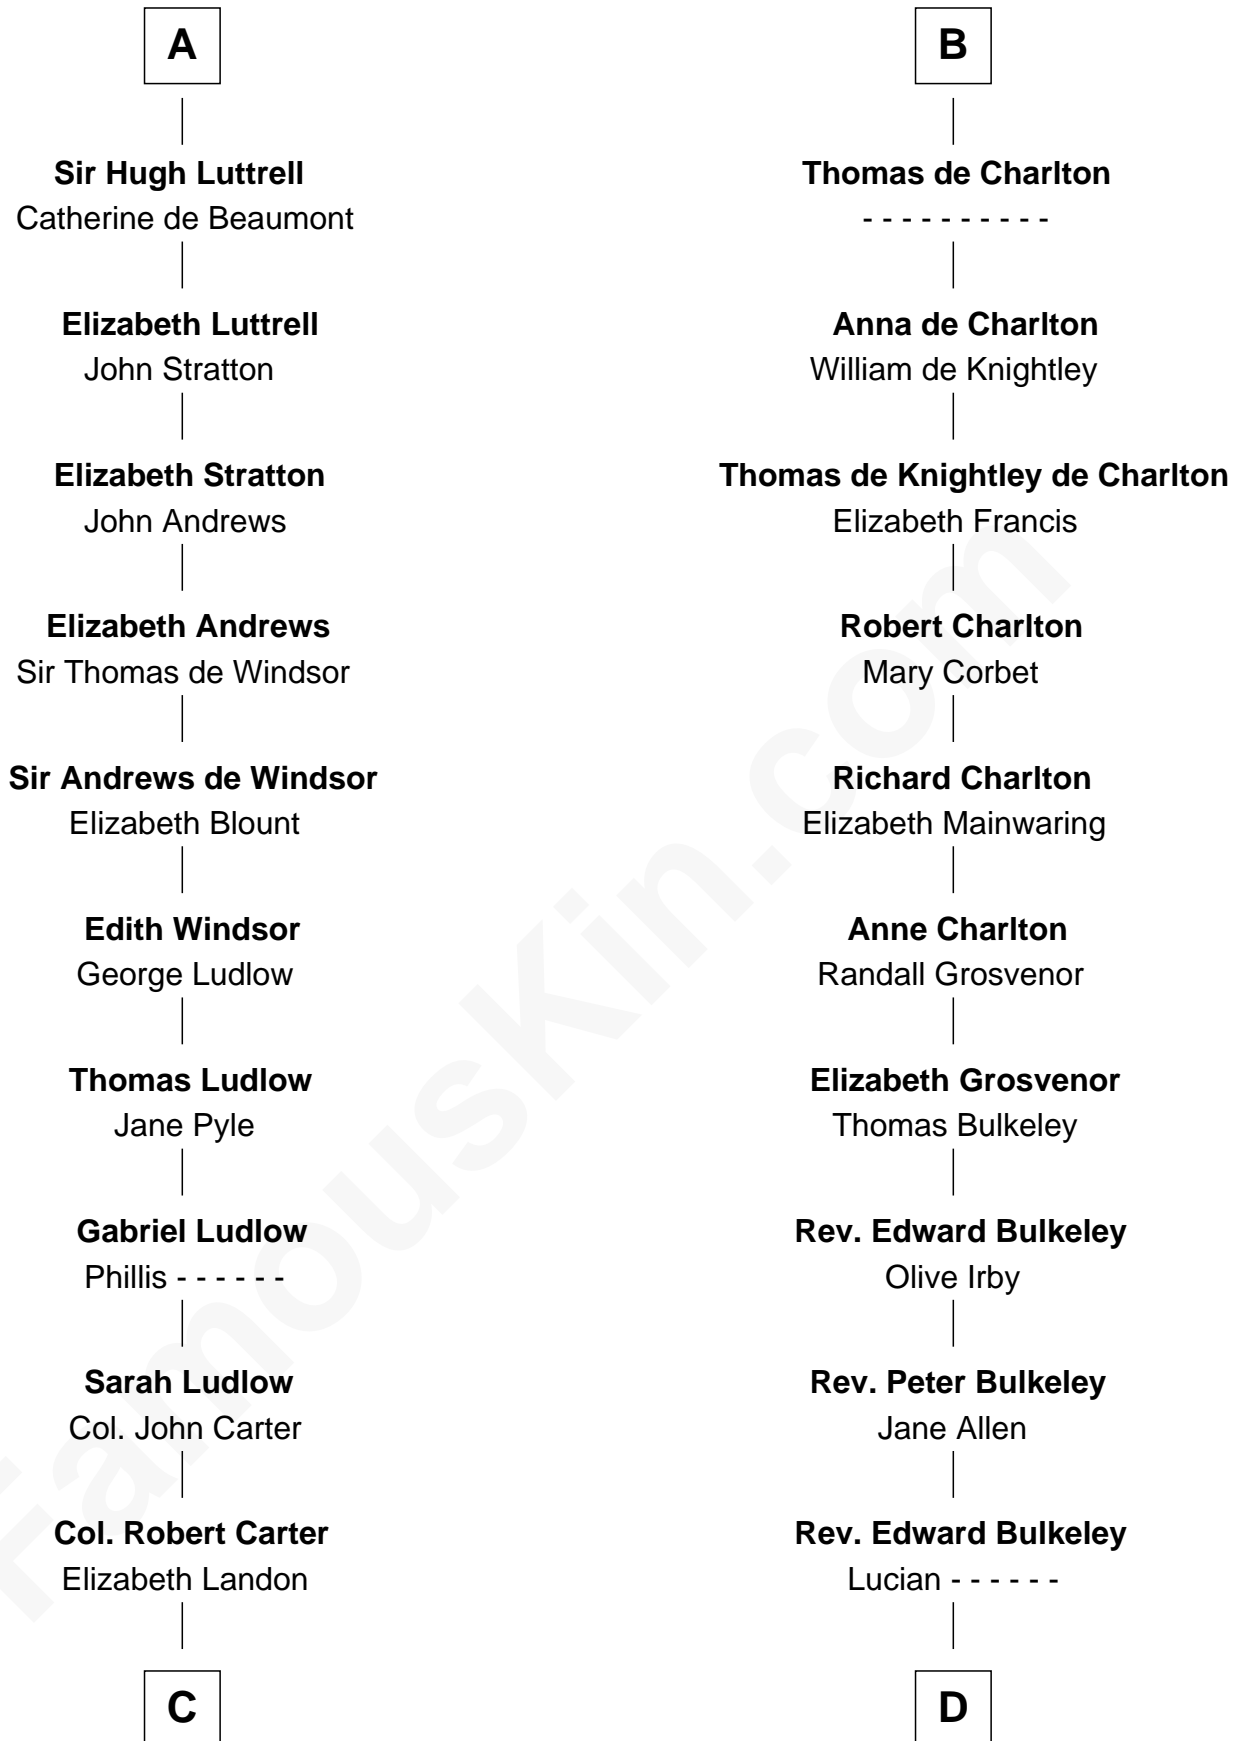

FamousKin.com
Relationship Chart of
Benjamin Harrison
23rd U.S. President

20th cousin 1 time removed of
John Hancock
Signer of the Declaration of Independence

C

Anne Carter
Benjamin Harrison

Benjamin Harrison
Elizabeth Bassett

Gen. William Henry Harrison
Anna Tuthill Symmes

John Scott Harrison
Elizabeth Ramsey Irwin

Benjamin Harrison
23rd U.S. President

D

Mary Bulkeley
Rev. Thomas Clarke

Elizabeth Clarke
John Hancock

Rev. John Hancock
Mary Hawke