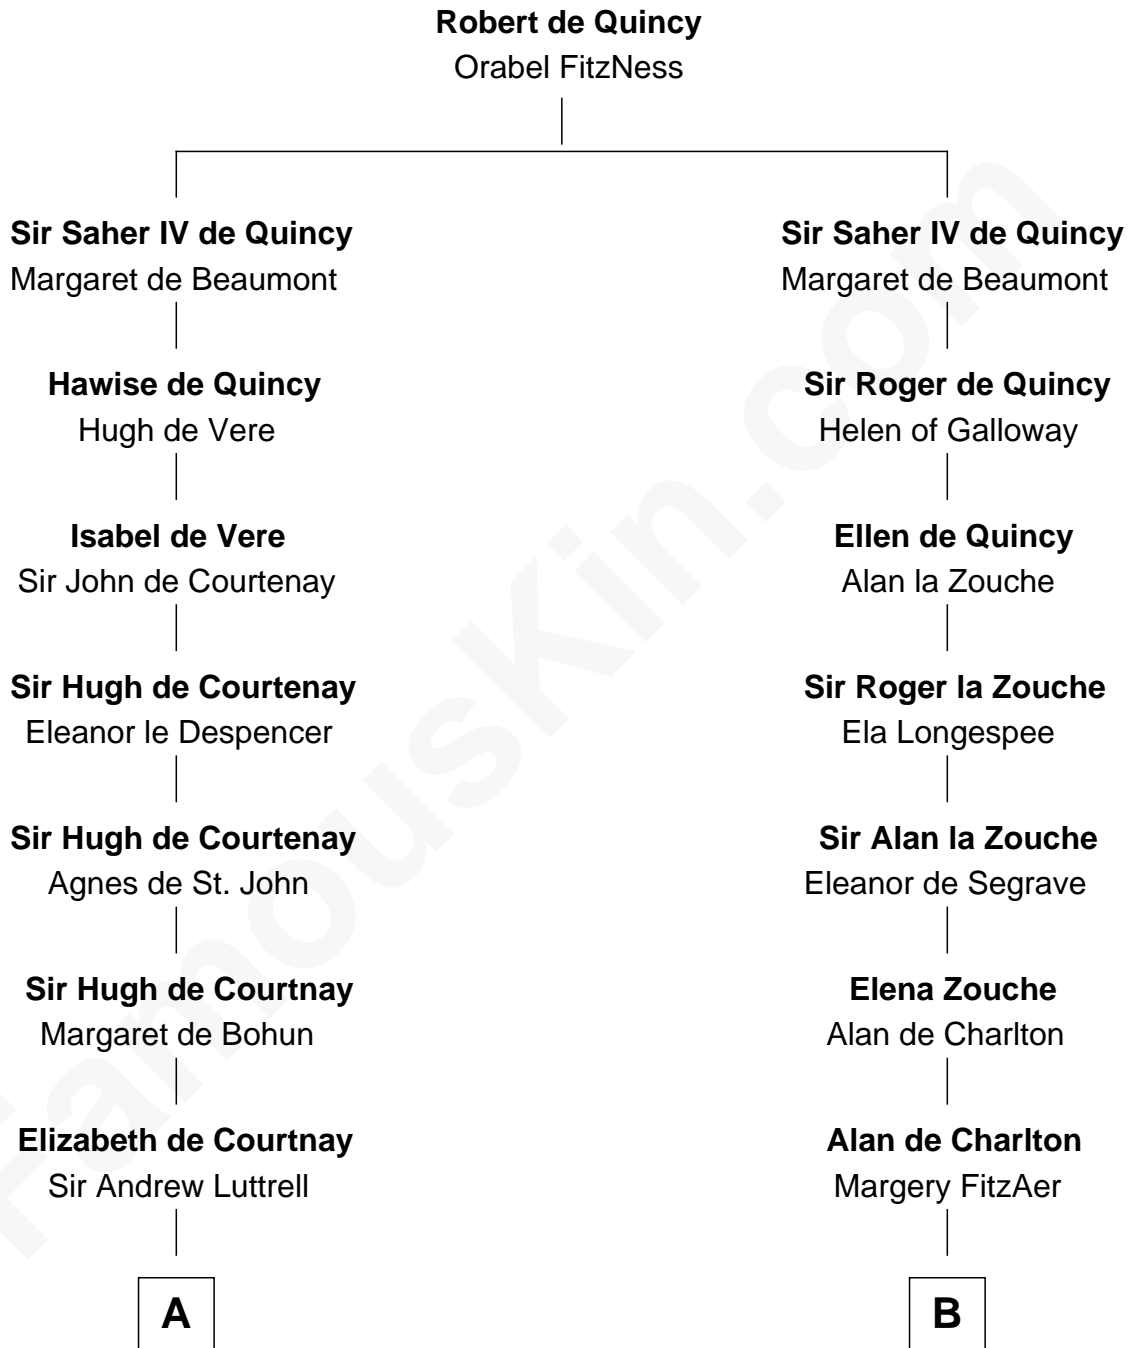

FamousKin.com
Relationship Chart of
Benjamin Harrison
23rd U.S. President

20th cousin 1 time removed of
John Hancock
Signer of the Declaration of Independence

C

Anne Carter
Benjamin Harrison

Benjamin Harrison
Elizabeth Bassett

Gen. William Henry Harrison
Anna Tuthill Symmes

John Scott Harrison
Elizabeth Ramsey Irwin

Benjamin Harrison
23rd U.S. President

D

Mary Bulkeley
Rev. Thomas Clarke

Elizabeth Clarke
John Hancock

Rev. John Hancock
Mary Hawke