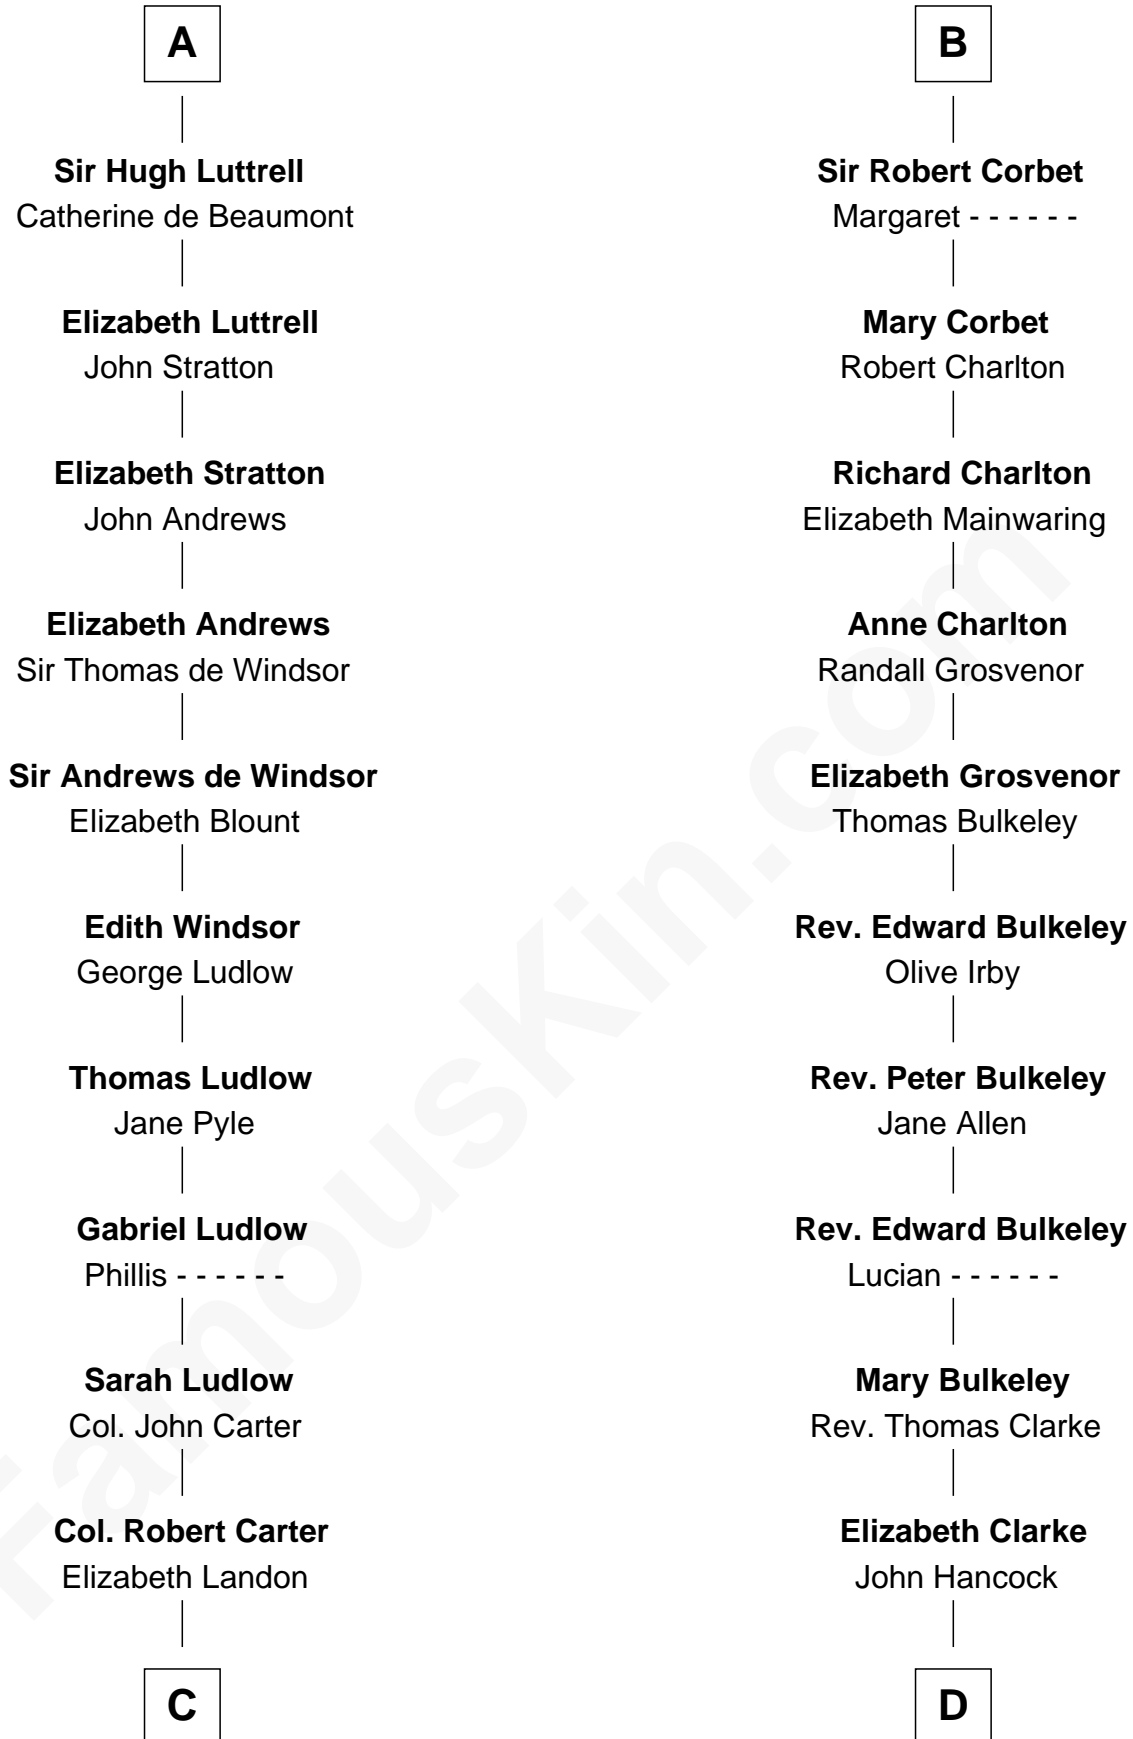

**FamousKin.com**  
**Relationship Chart of**  
**Benjamin Harrison**  
*23rd U.S. President*

18th cousin 3 times removed of

**John Hancock**  
*Signer of the Declaration of Independence*

**C**

**Anne Carter**  
Benjamin Harrison

**Benjamin Harrison**  
Elizabeth Bassett

**Gen. William Henry Harrison**  
Anna Tuthill Symmes

**John Scott Harrison**  
Elizabeth Ramsey Irwin

**Benjamin Harrison**  
*23rd U.S. President*

**D**

**Rev. John Hancock**  
Mary Hawke