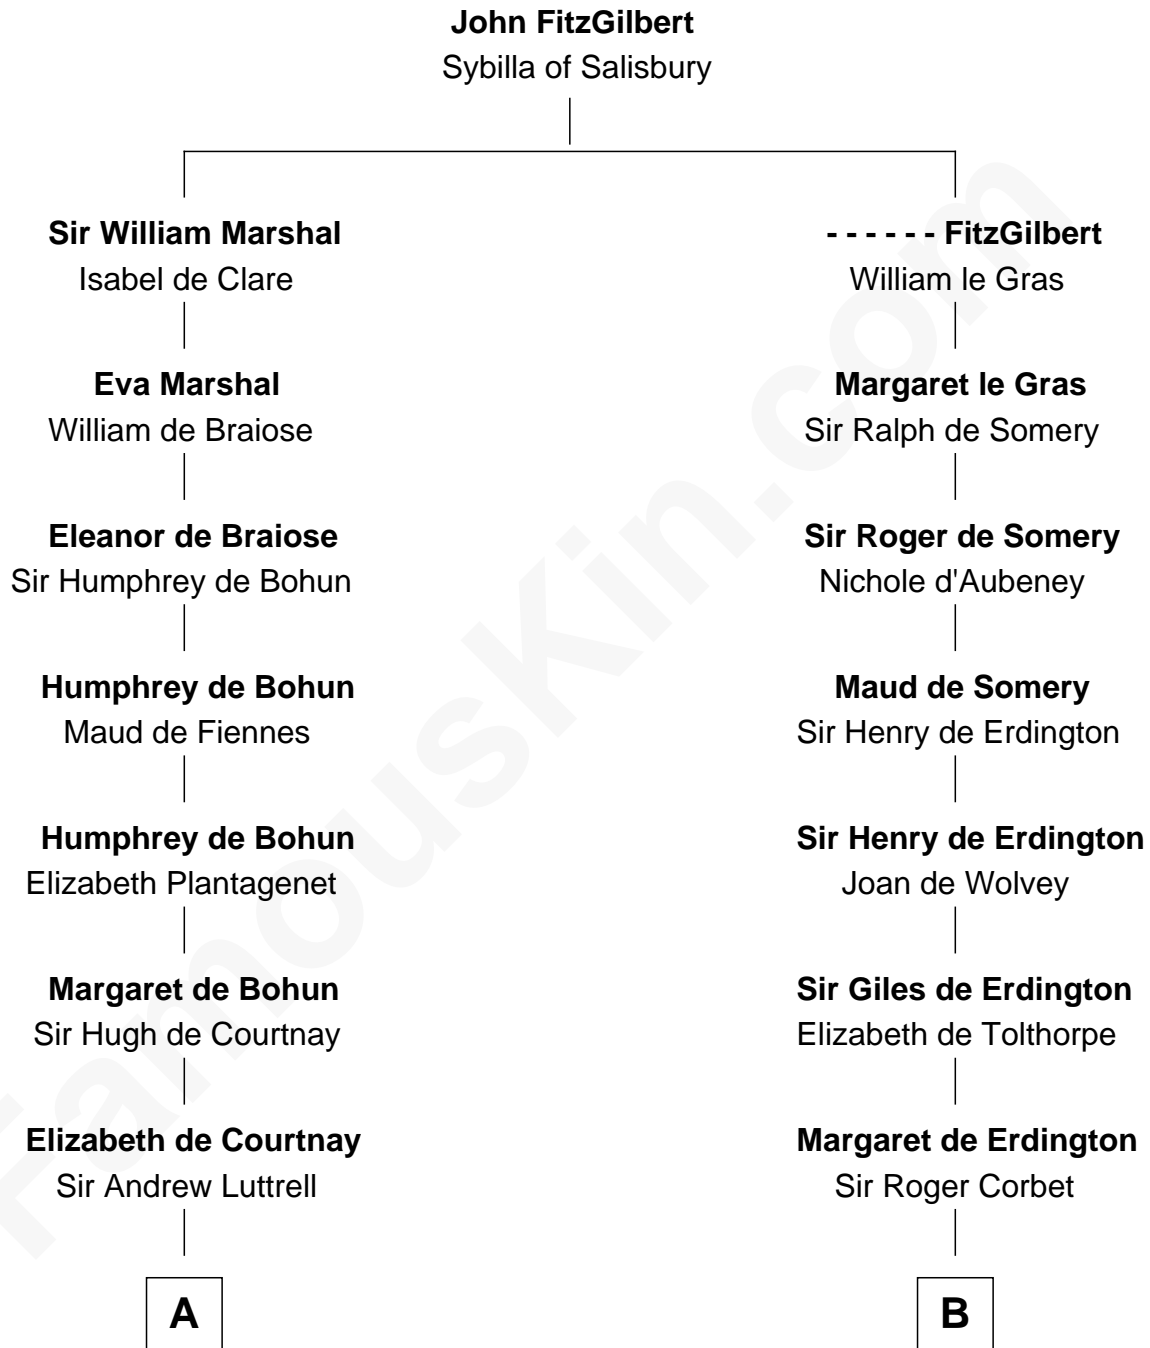

**FamousKin.com**  
**Relationship Chart of**  
**Benjamin Harrison**  
*23rd U.S. President*

18th cousin 3 times removed of

**John Hancock**  
*Signer of the Declaration of Independence*

**C**

**Anne Carter**  
Benjamin Harrison

**Benjamin Harrison**  
Elizabeth Bassett

**Gen. William Henry Harrison**  
Anna Tuthill Symmes

**John Scott Harrison**  
Elizabeth Ramsey Irwin

**Benjamin Harrison**  
*23rd U.S. President*

**D**

**Rev. John Hancock**  
Mary Hawke

**John Hancock**  
*Signer of Declaration of Independence*

FamousKin.com