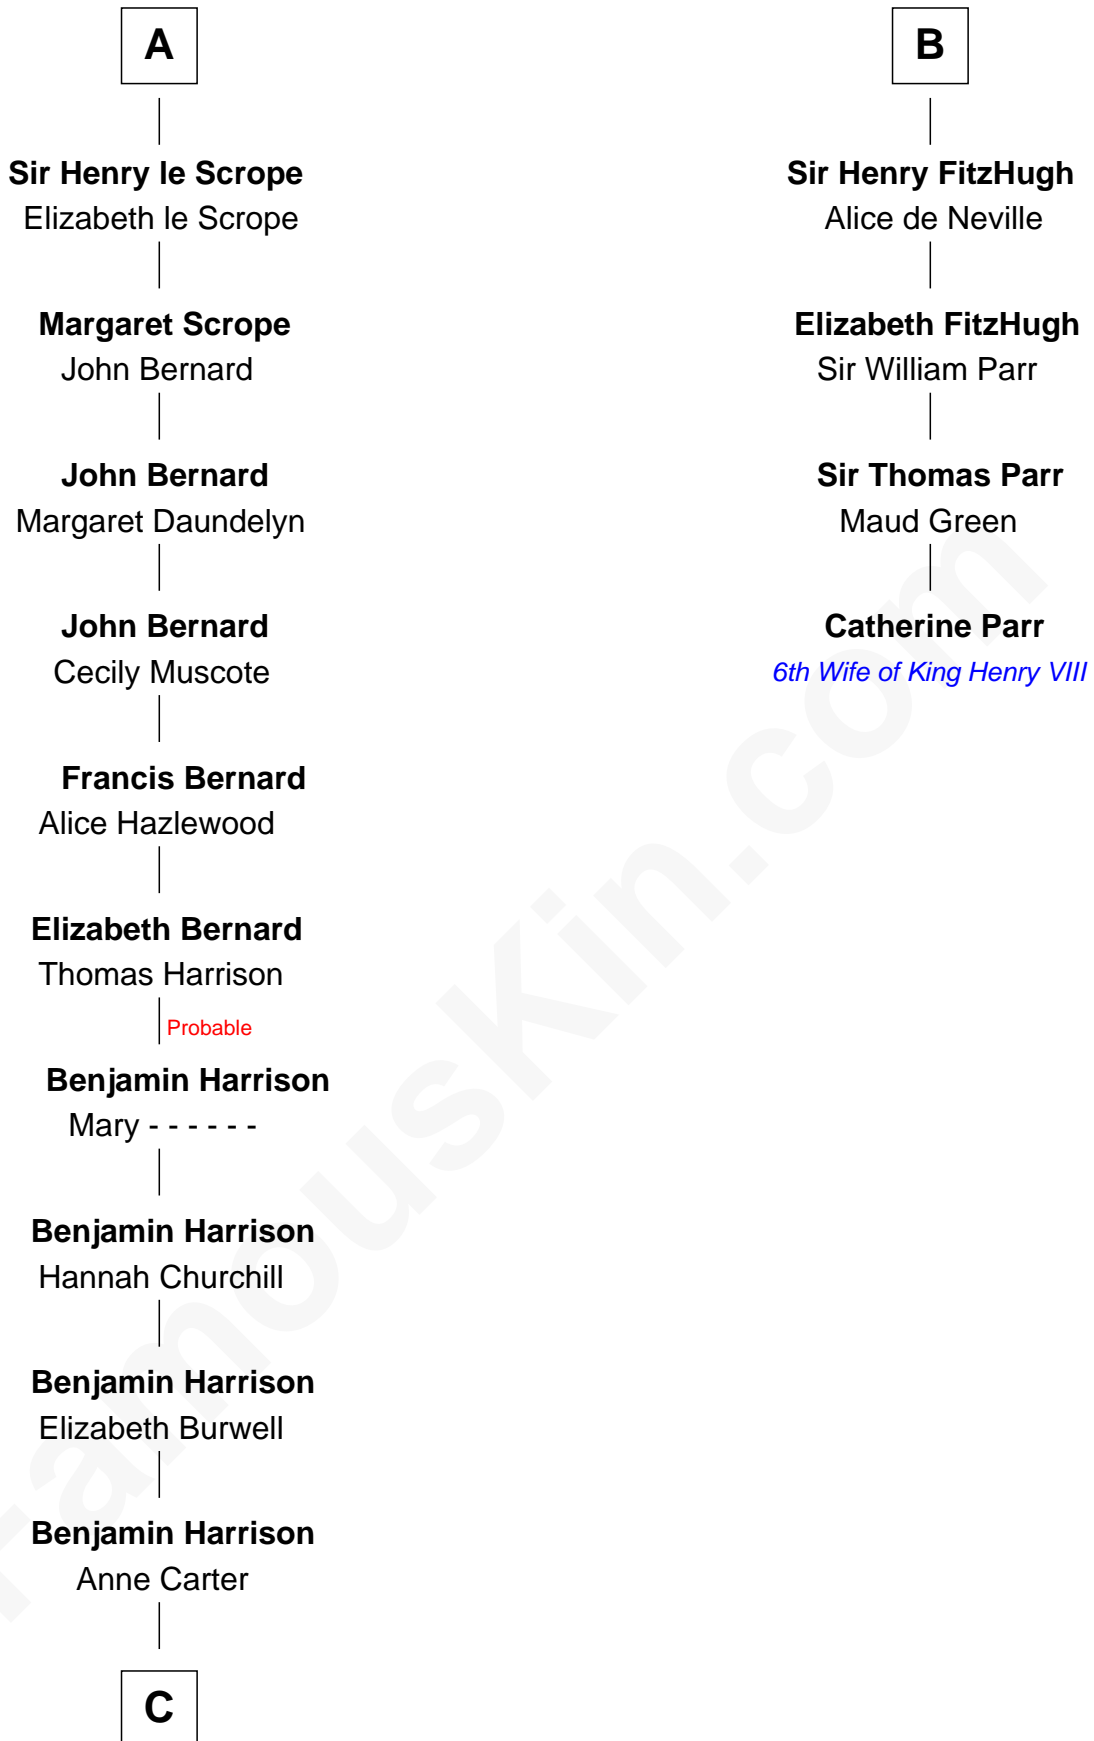

**FamousKin.com**  
**Relationship Chart of**  
**Benjamin Harrison**  
*23rd U.S. President*

**10th cousin 10 times removed of**  
**Catherine Parr**  
*6th Wife of King Henry VIII*

**Sir Roger de Somery**  
 Nichole d'Aubenev

**C**

—  
**Benjamin Harrison**

Elizabeth Bassett

—  
**Gen. William Henry Harrison**

Anna Tuthill Symmes

—  
**John Scott Harrison**

Elizabeth Ramsey Irwin

—  
**Benjamin Harrison**

*23rd U.S. President*

FamousKin.com