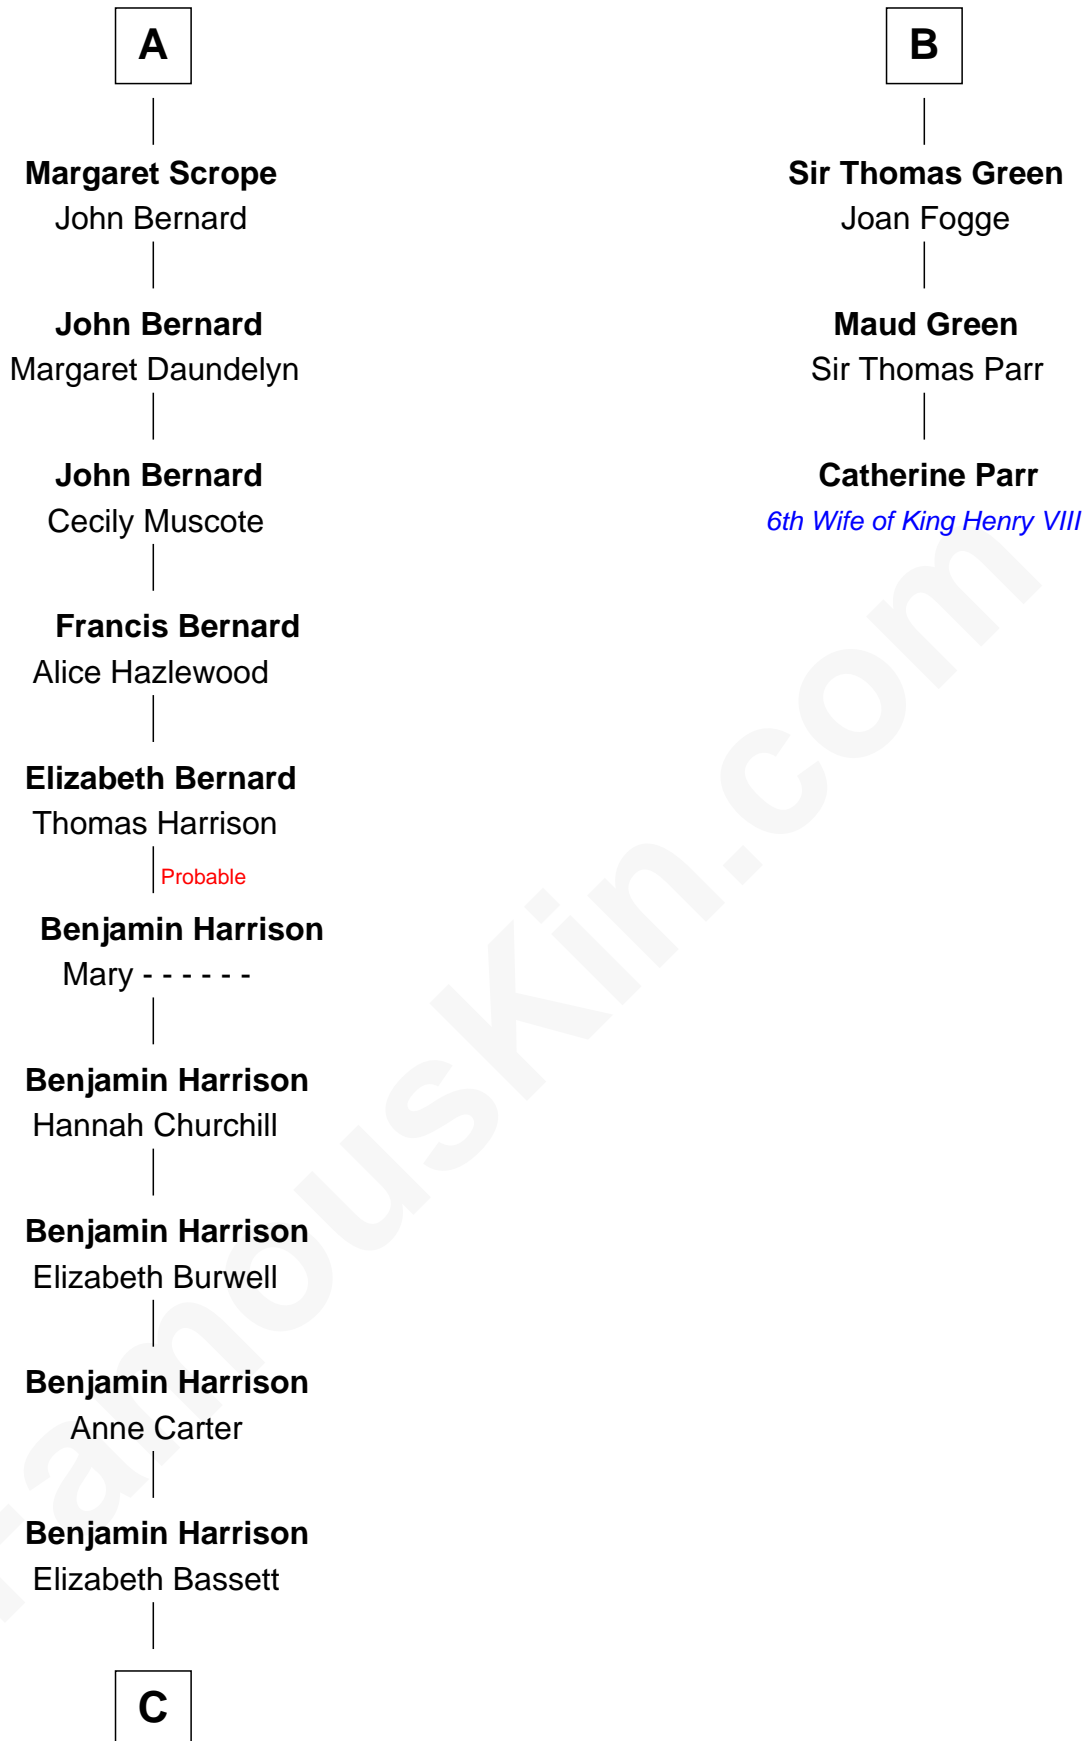

FamousKin.com
Relationship Chart of
Benjamin Harrison
23rd U.S. President

9th cousin 10 times removed of
Catherine Parr
6th Wife of King Henry VIII

C

Gen. William Henry Harrison

Anna Tuthill Symmes

John Scott Harrison

Elizabeth Ramsey Irwin

Benjamin Harrison

23rd U.S. President

FamousKin.com