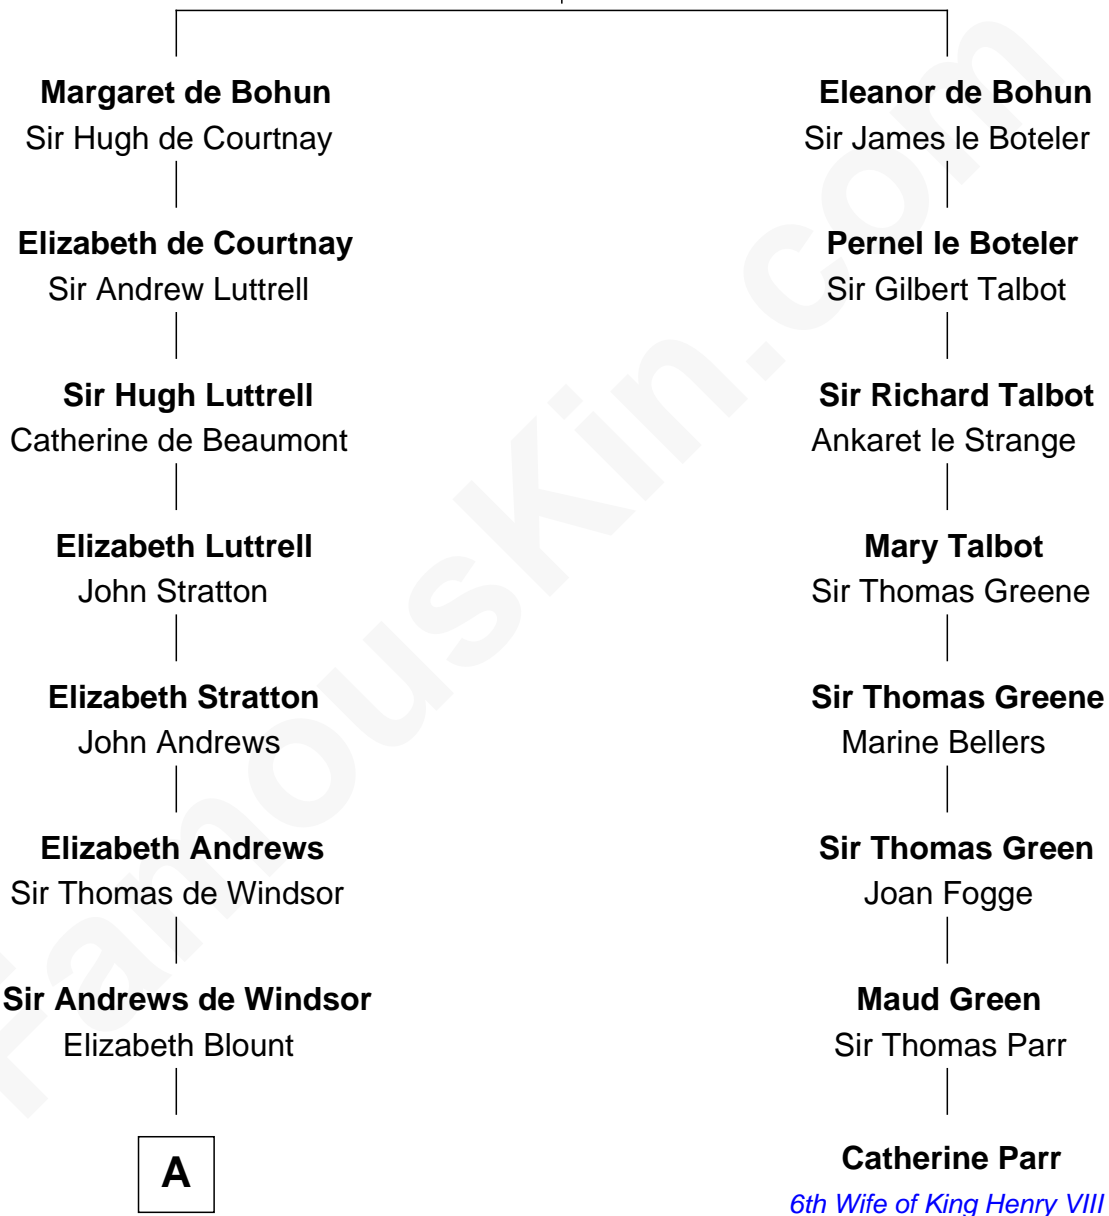

FamousKin.com Relationship Chart of

Benjamin Harrison

23rd U.S. President

7th cousin 9 times removed of

Catherine Parr

6th Wife of King Henry VIII

Humphrey de Bohun

Elizabeth Plantagenet

A

Edith Windsor
George Ludlow

Thomas Ludlow
Jane Pyle

Gabriel Ludlow
Phillis - - - - -

Sarah Ludlow
Col. John Carter

Col. Robert Carter
Elizabeth Landon

Anne Carter
Benjamin Harrison

Benjamin Harrison
Elizabeth Bassett