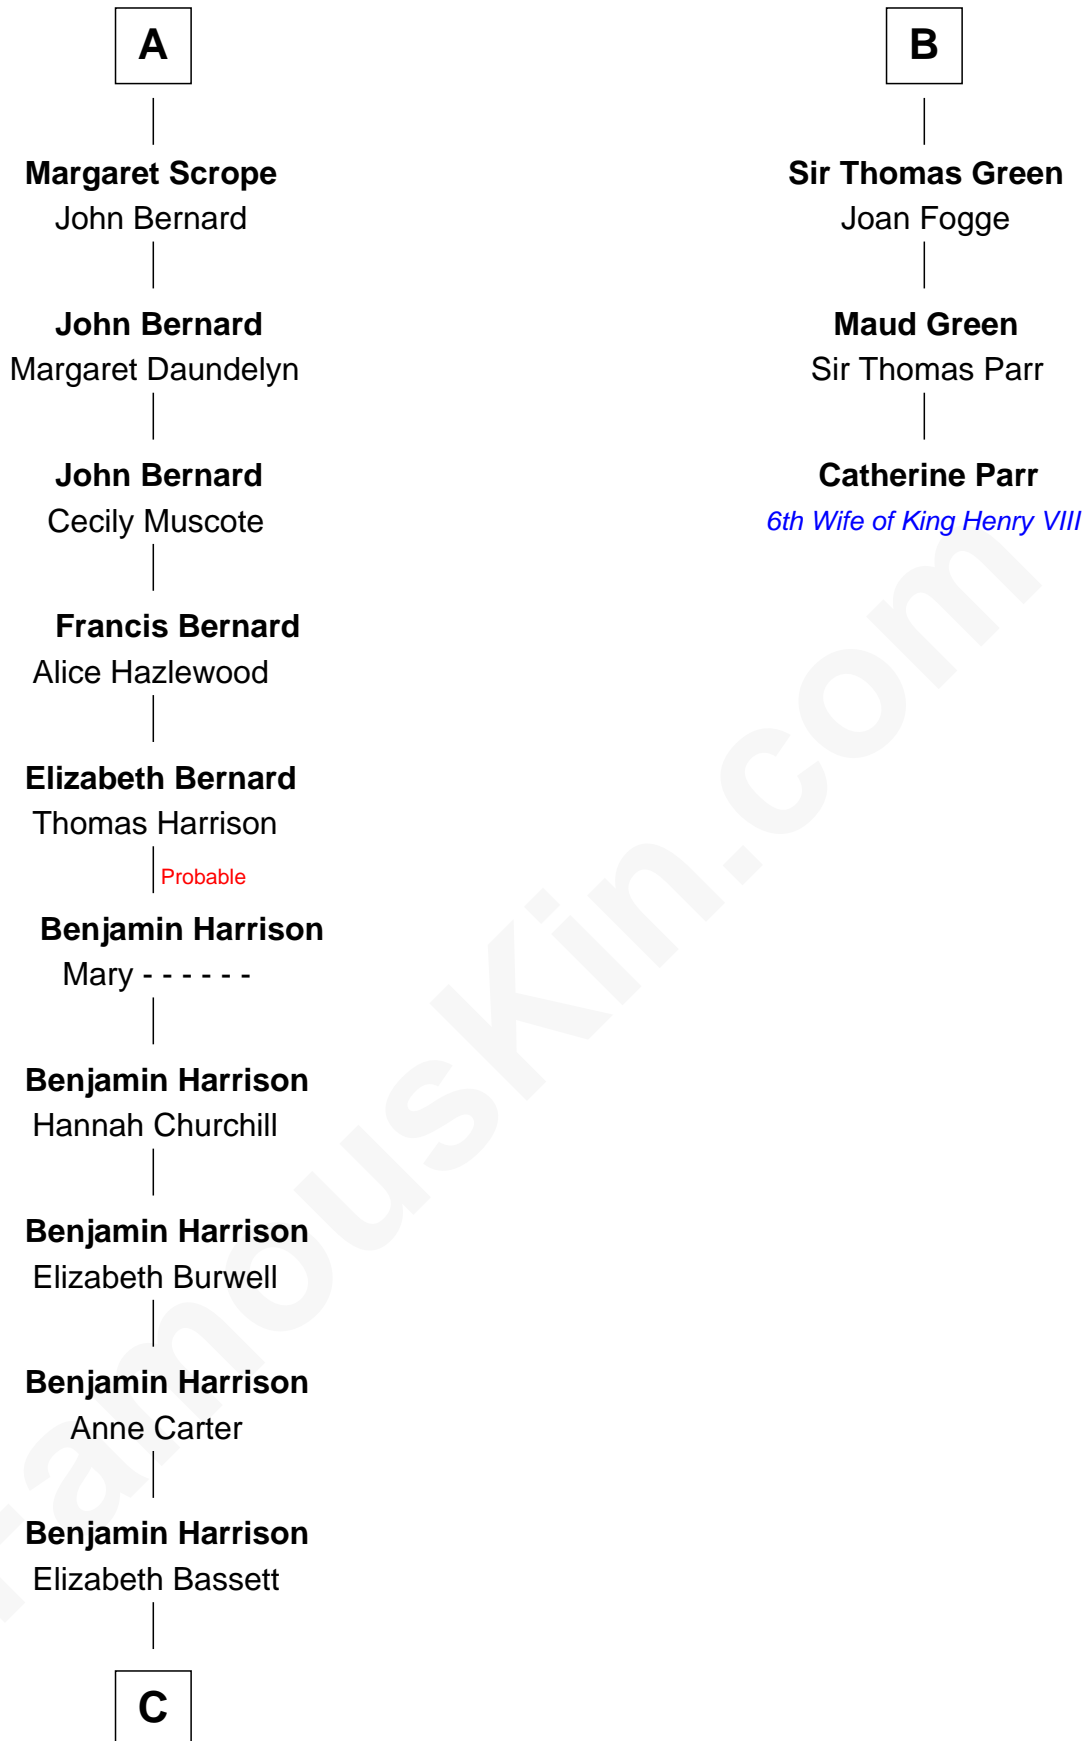

FamousKin.com
Relationship Chart of
Benjamin Harrison
23rd U.S. President

9th cousin 10 times removed of
Catherine Parr
6th Wife of King Henry VIII

C

—
Gen. William Henry Harrison

Anna Tuthill Symmes

—
John Scott Harrison

Elizabeth Ramsey Irwin

—
Benjamin Harrison

23rd U.S. President

FamousKin.com