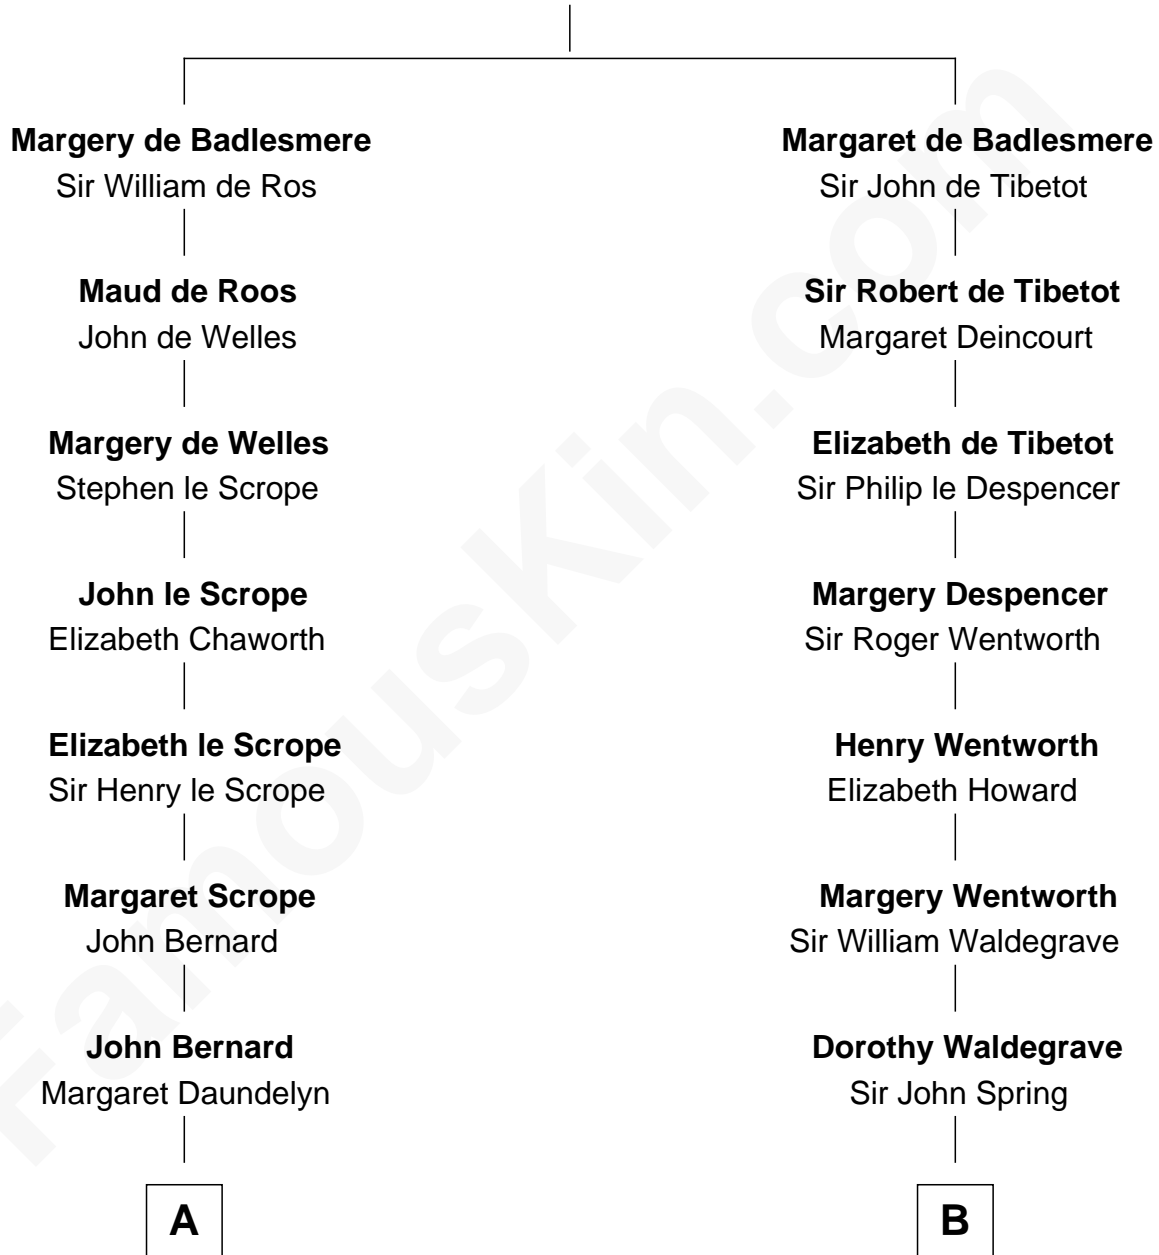

**FamousKin.com**  
**Relationship Chart of**  
**Benjamin Harrison**  
*23rd U.S. President*

17th cousin 3 times removed of  
**Maggie Gyllenhaal**  
*Movie Actress*

**Bartholomew de Badlesmere**  
 Margaret de Clare

**C**

**Leonard Ephraim Gyllenhaal**

Philo Pendleton

**Hugh Anders Gyllenhaal**

Virginia Lowrie Childs

**Stephen Roark Gyllenhaal**

Naomi Achs

**Maggie Gyllenhaal**

*Movie Actress*

FamousKin.com