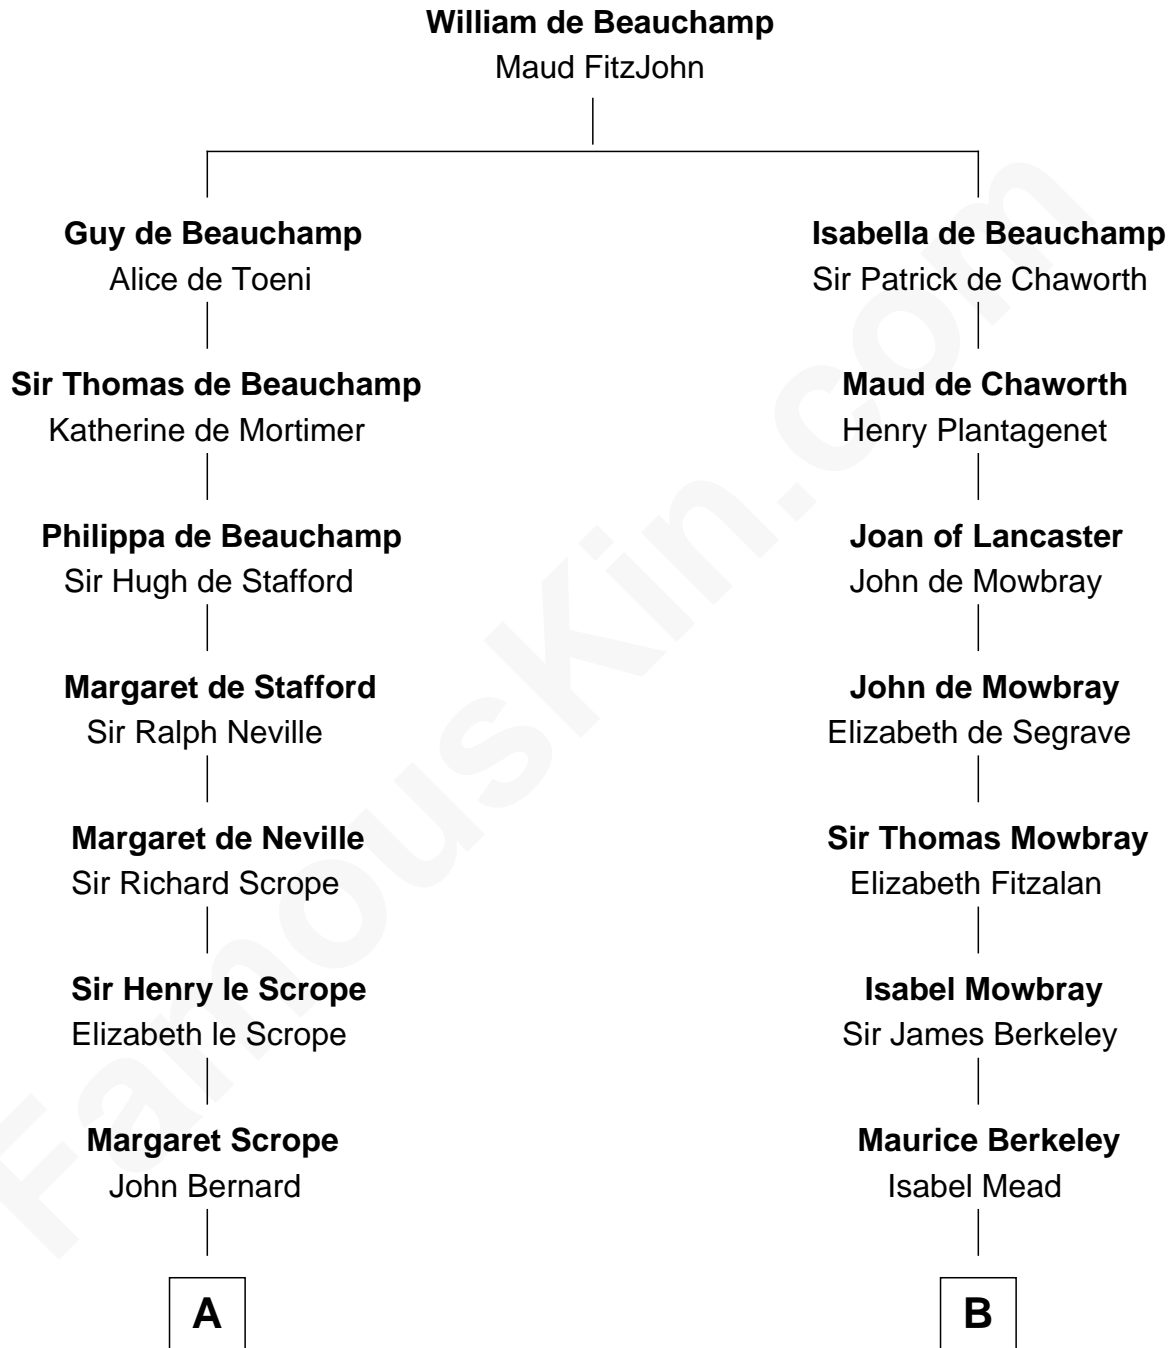

**FamousKin.com**  
**Relationship Chart of**  
**Benjamin Harrison**  
*23rd U.S. President*

**18th cousin 2 times removed of**  
**Jack London**  
*Author of "The Call of the Wild"*

**C**

**John Scott Harrison**  
Elizabeth Ramsey Irwin

**Benjamin Harrison**  
*23rd U.S. President*

**D**

**Joel Wellman**  
Betsey Baker

**Marshall Daniel Wellman**  
Eleanor Garrett Jones

**Flora Wellman**  
William Henry Chaney

**Jack London**  
*Author of "The Call of the Wild"*