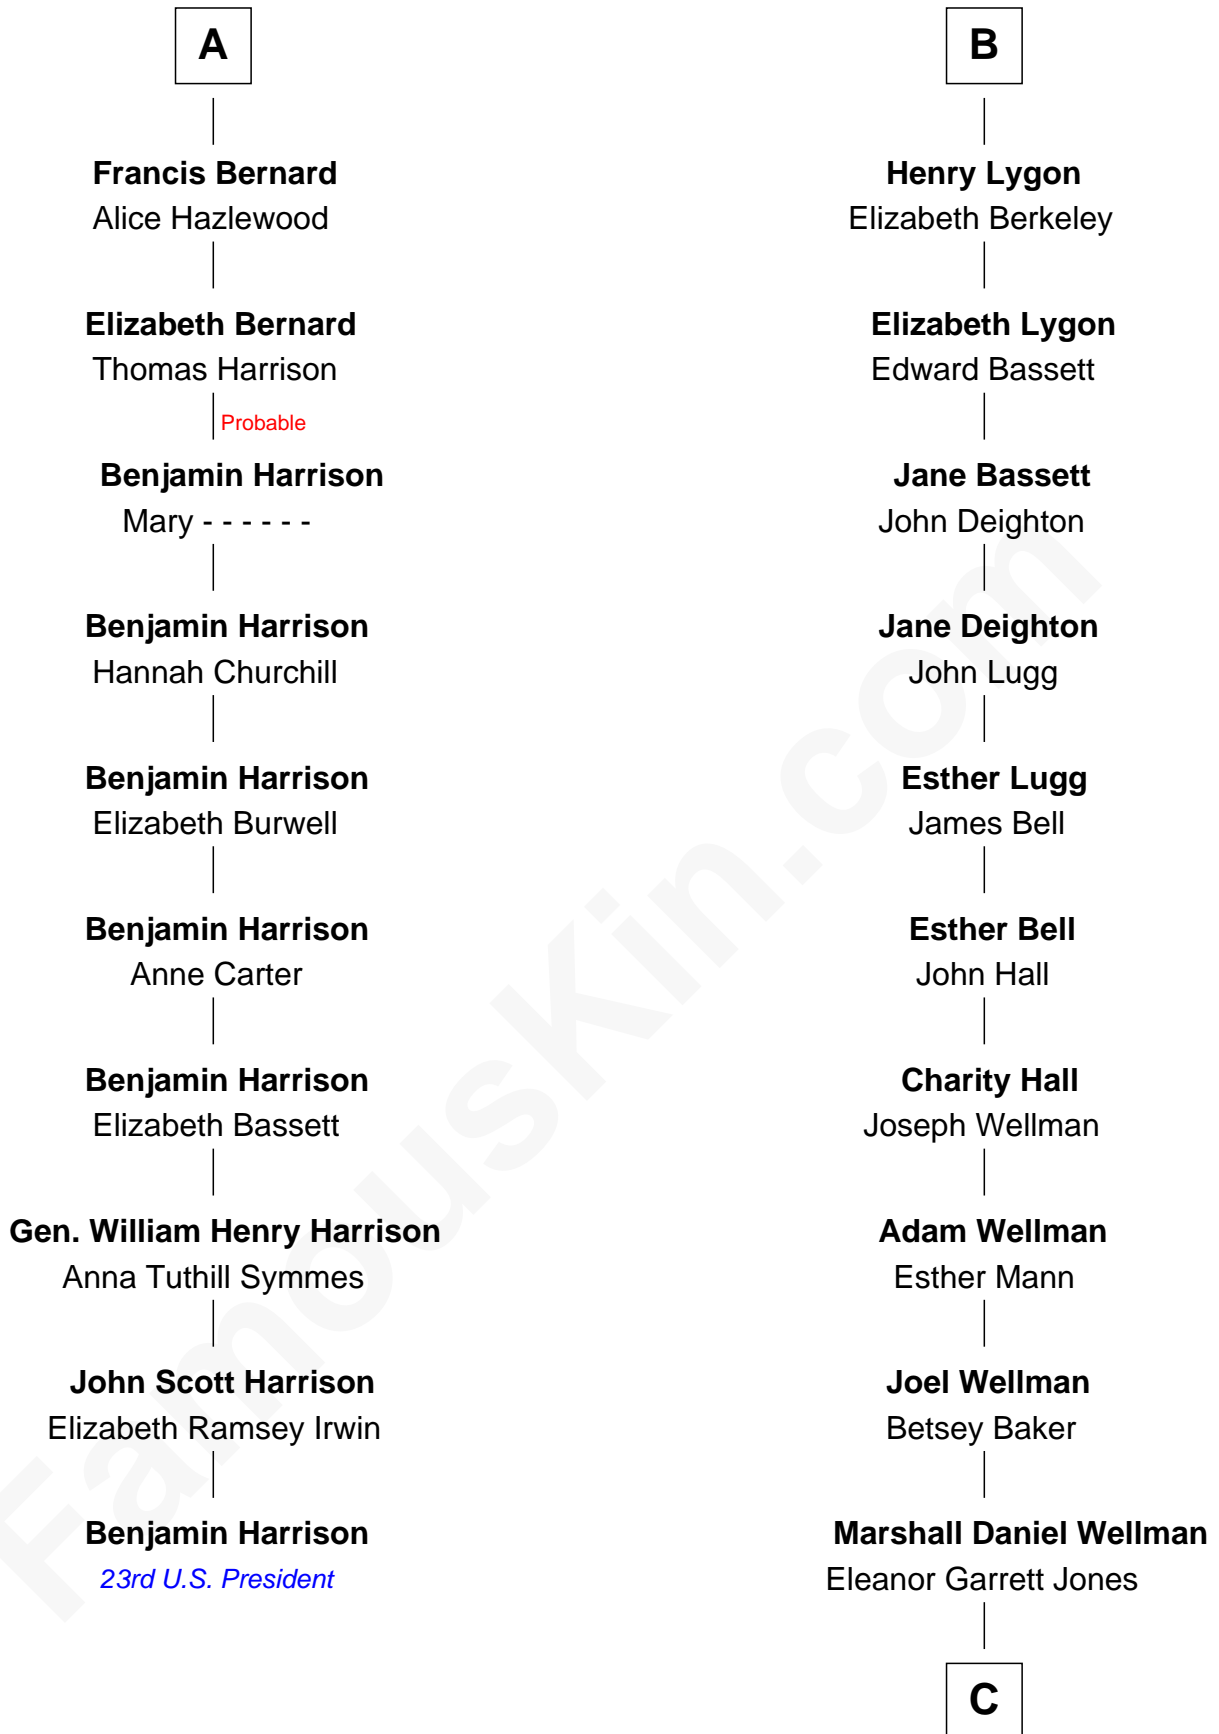

**FamousKin.com**  
**Relationship Chart of**  
**Benjamin Harrison**  
*23rd U.S. President*

**16th cousin 2 times removed of**  
**Jack London**  
*Author of "The Call of the Wild"*

C

Flora Wellman  
William Henry Chaney

Jack London  
*Author of "The Call of the Wild"*

FamousKin.com