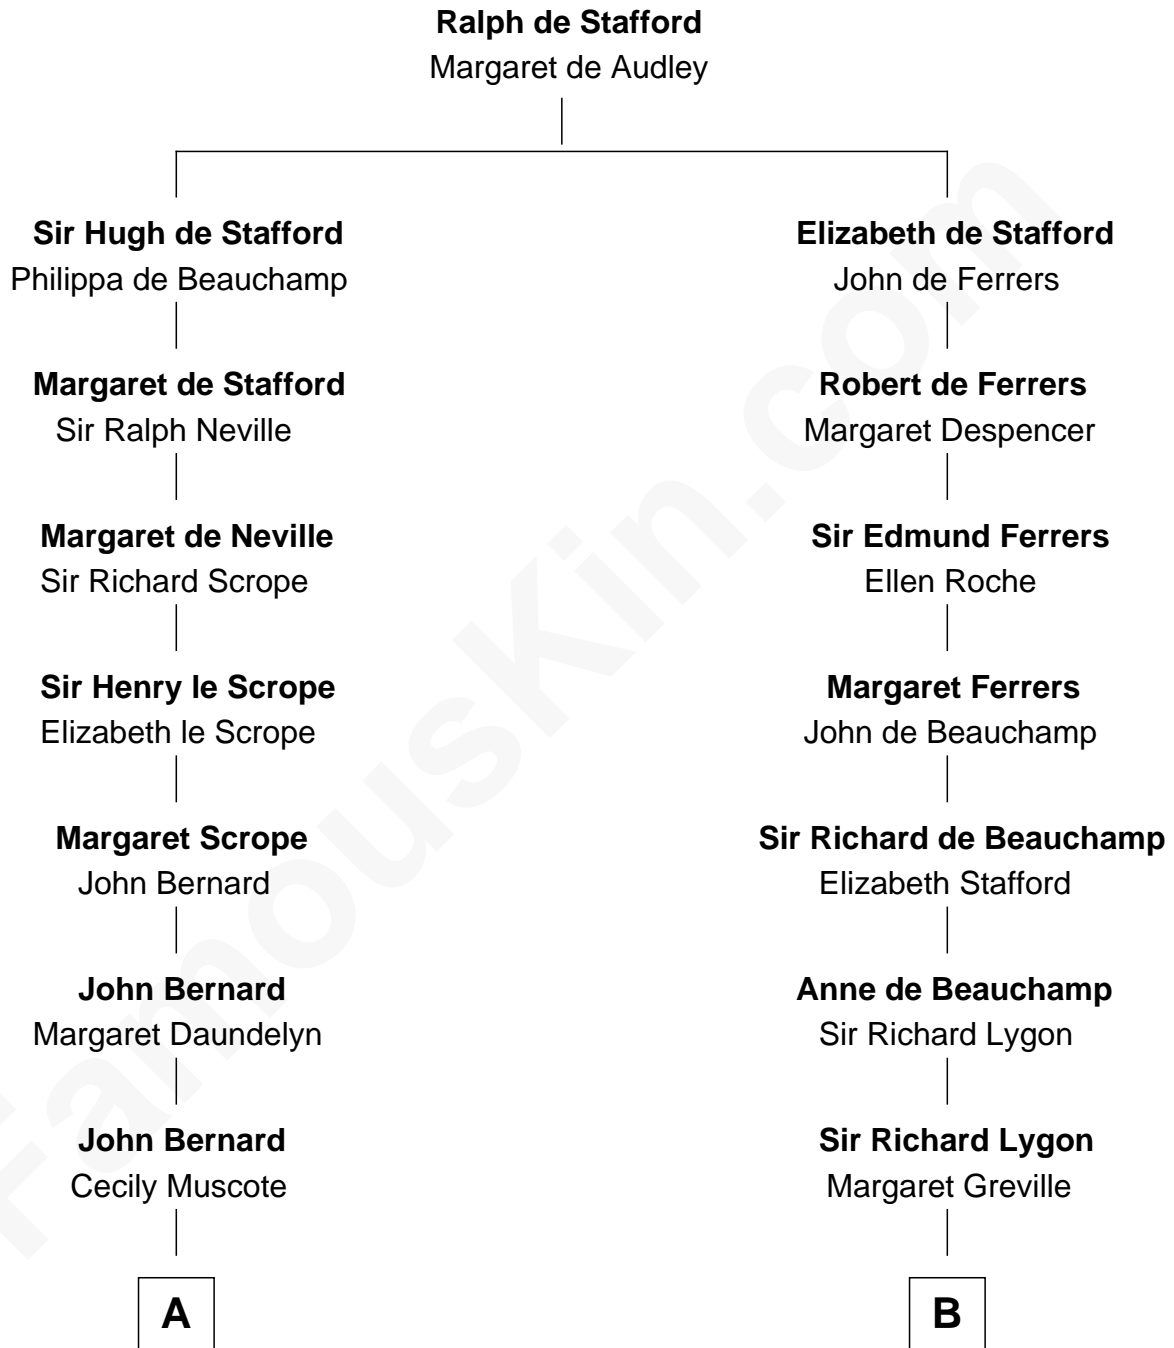

**FamousKin.com**  
**Relationship Chart of**  
**Benjamin Harrison**  
*23rd U.S. President*

**16th cousin 2 times removed of**  
**Jack London**  
*Author of "The Call of the Wild"*

C

Flora Wellman  
William Henry Chaney

Jack London  
*Author of "The Call of the Wild"*

FamousKin.com