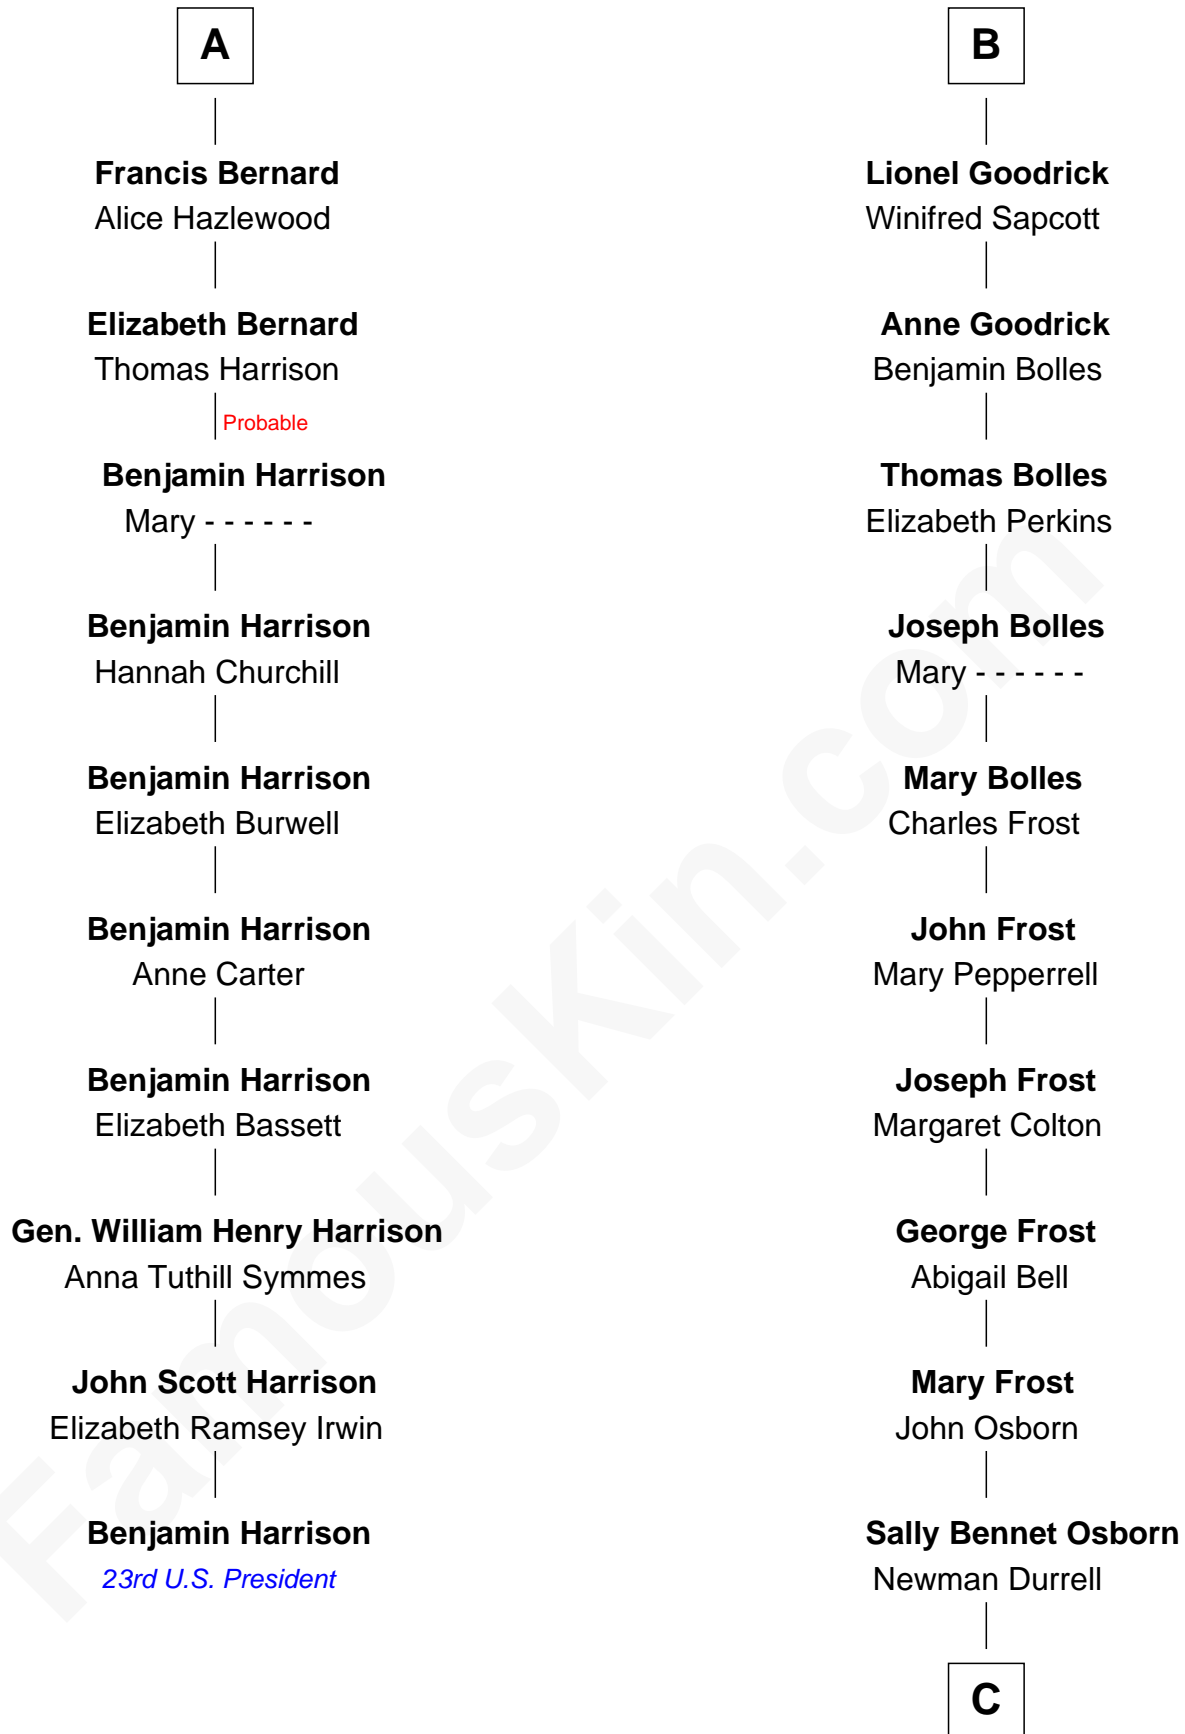

**FamousKin.com**  
**Relationship Chart of**  
**Benjamin Harrison**  
*23rd U.S. President*

**16th cousin 4 times removed of**  
**Lucille Ball**  
*TV Actress - "I Love Lucy"*

**Sir Thomas de Beauchamp**  
 Katherine de Mortimer

C

**George Osborn Durrell**

Anne Jane Jewell

**Nellie Rebecca Durrell**

Jasper Clinton Ball

**Henry Durrell Ball**

Desiree Evelyn Hunt

**Lucille Ball**