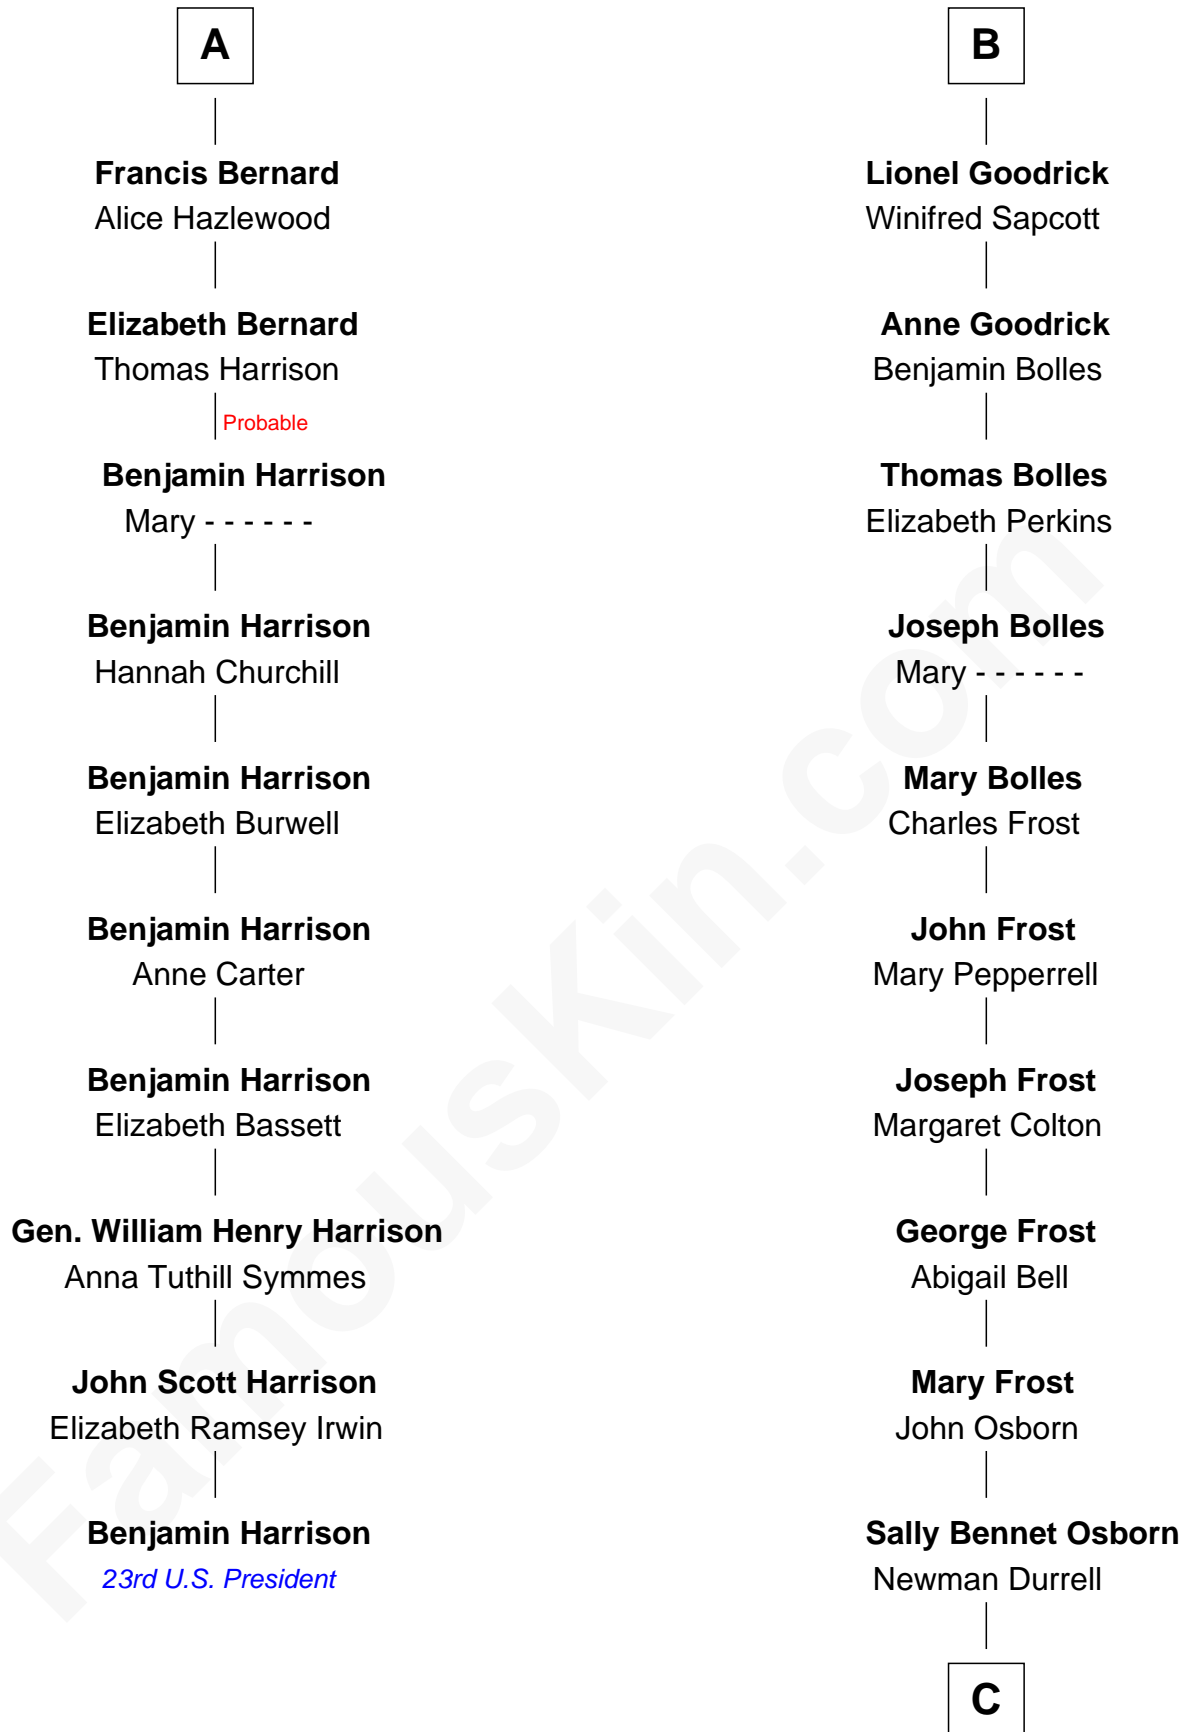

FamousKin.com
Relationship Chart of
Benjamin Harrison
23rd U.S. President

16th cousin 4 times removed of

Lucille Ball
TV Actress - "I Love Lucy"

C

George Osborn Durrell

Anne Jane Jewell

Nellie Rebecca Durrell

Jasper Clinton Ball

Henry Durrell Ball

Desiree Evelyn Hunt

Lucille Ball

TV Actress - "I Love Lucy"

FamousKin.com