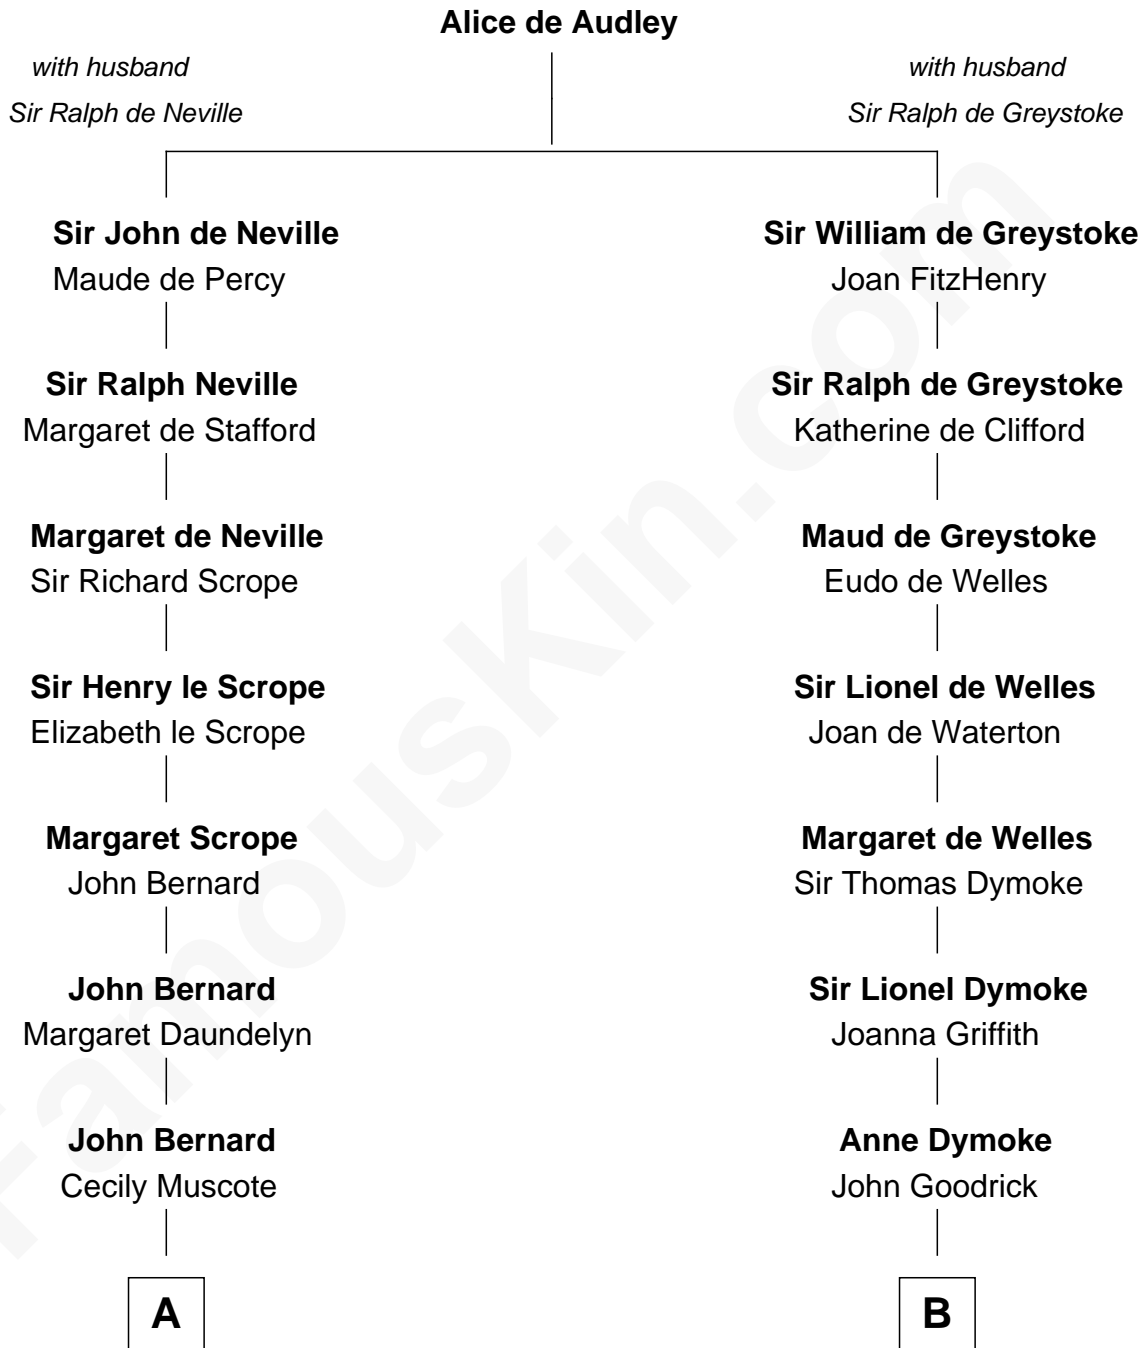

FamousKin.com
Relationship Chart of
Benjamin Harrison
23rd U.S. President

16th cousin 4 times removed of

Lucille Ball
TV Actress - "I Love Lucy"

C

George Osborn Durrell

Anne Jane Jewell

Nellie Rebecca Durrell

Jasper Clinton Ball

Henry Durrell Ball

Desiree Evelyn Hunt

Lucille Ball

TV Actress - "I Love Lucy"

FamousKin.com