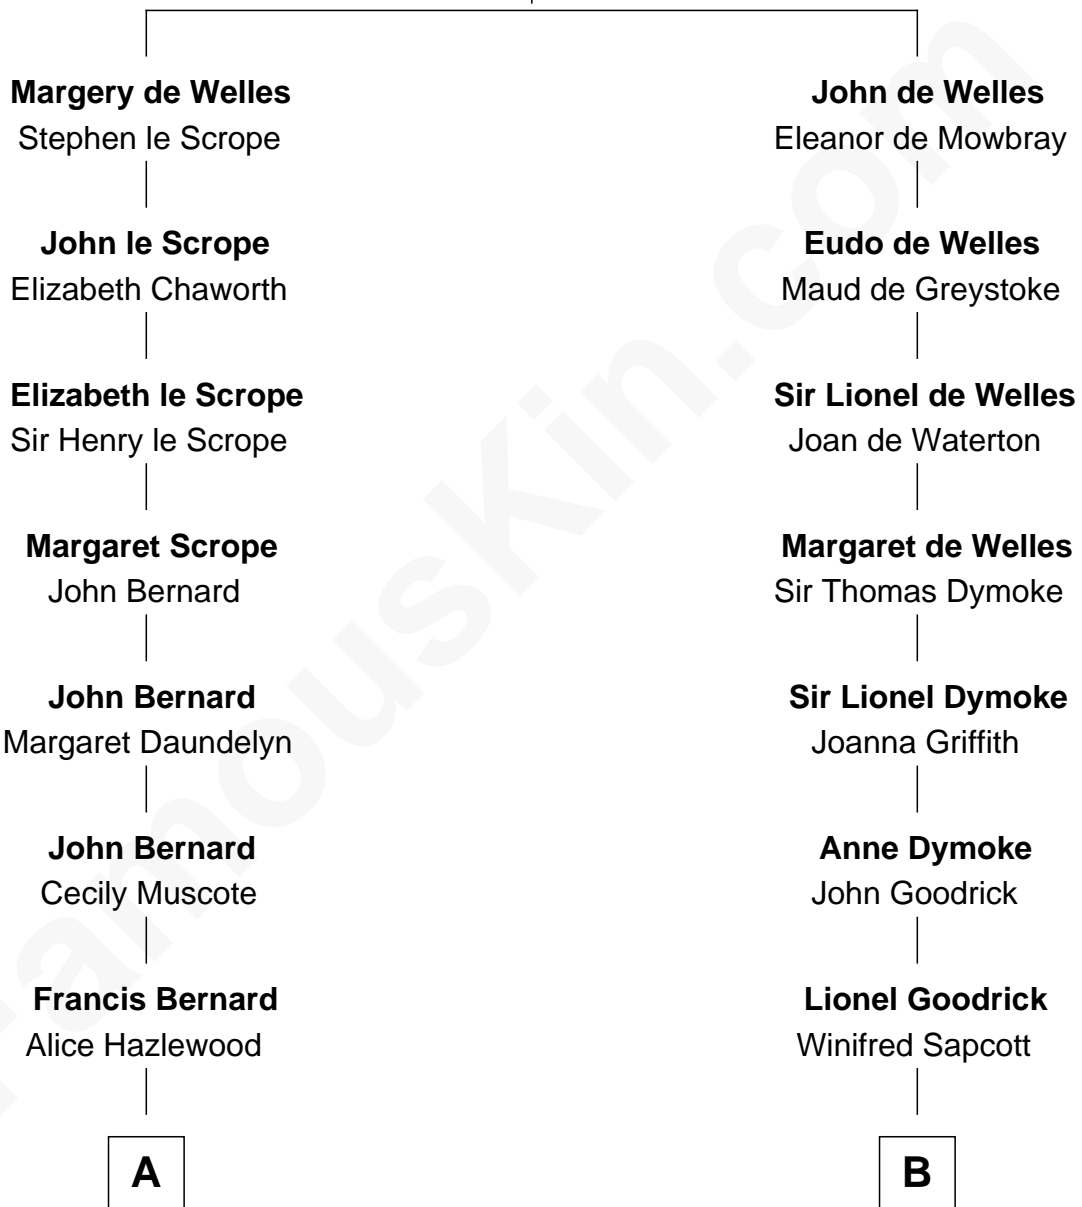

FamousKin.com
Relationship Chart of
Benjamin Harrison
23rd U.S. President

15th cousin 4 times removed of

Lucille Ball
TV Actress - "I Love Lucy"

John de Welles
 Maud de Roos

C

Nellie Rebecca Durrell

Jasper Clinton Ball

Henry Durrell Ball

Desiree Evelyn Hunt

Lucille Ball

TV Actress - "I Love Lucy"

FamousKin.com