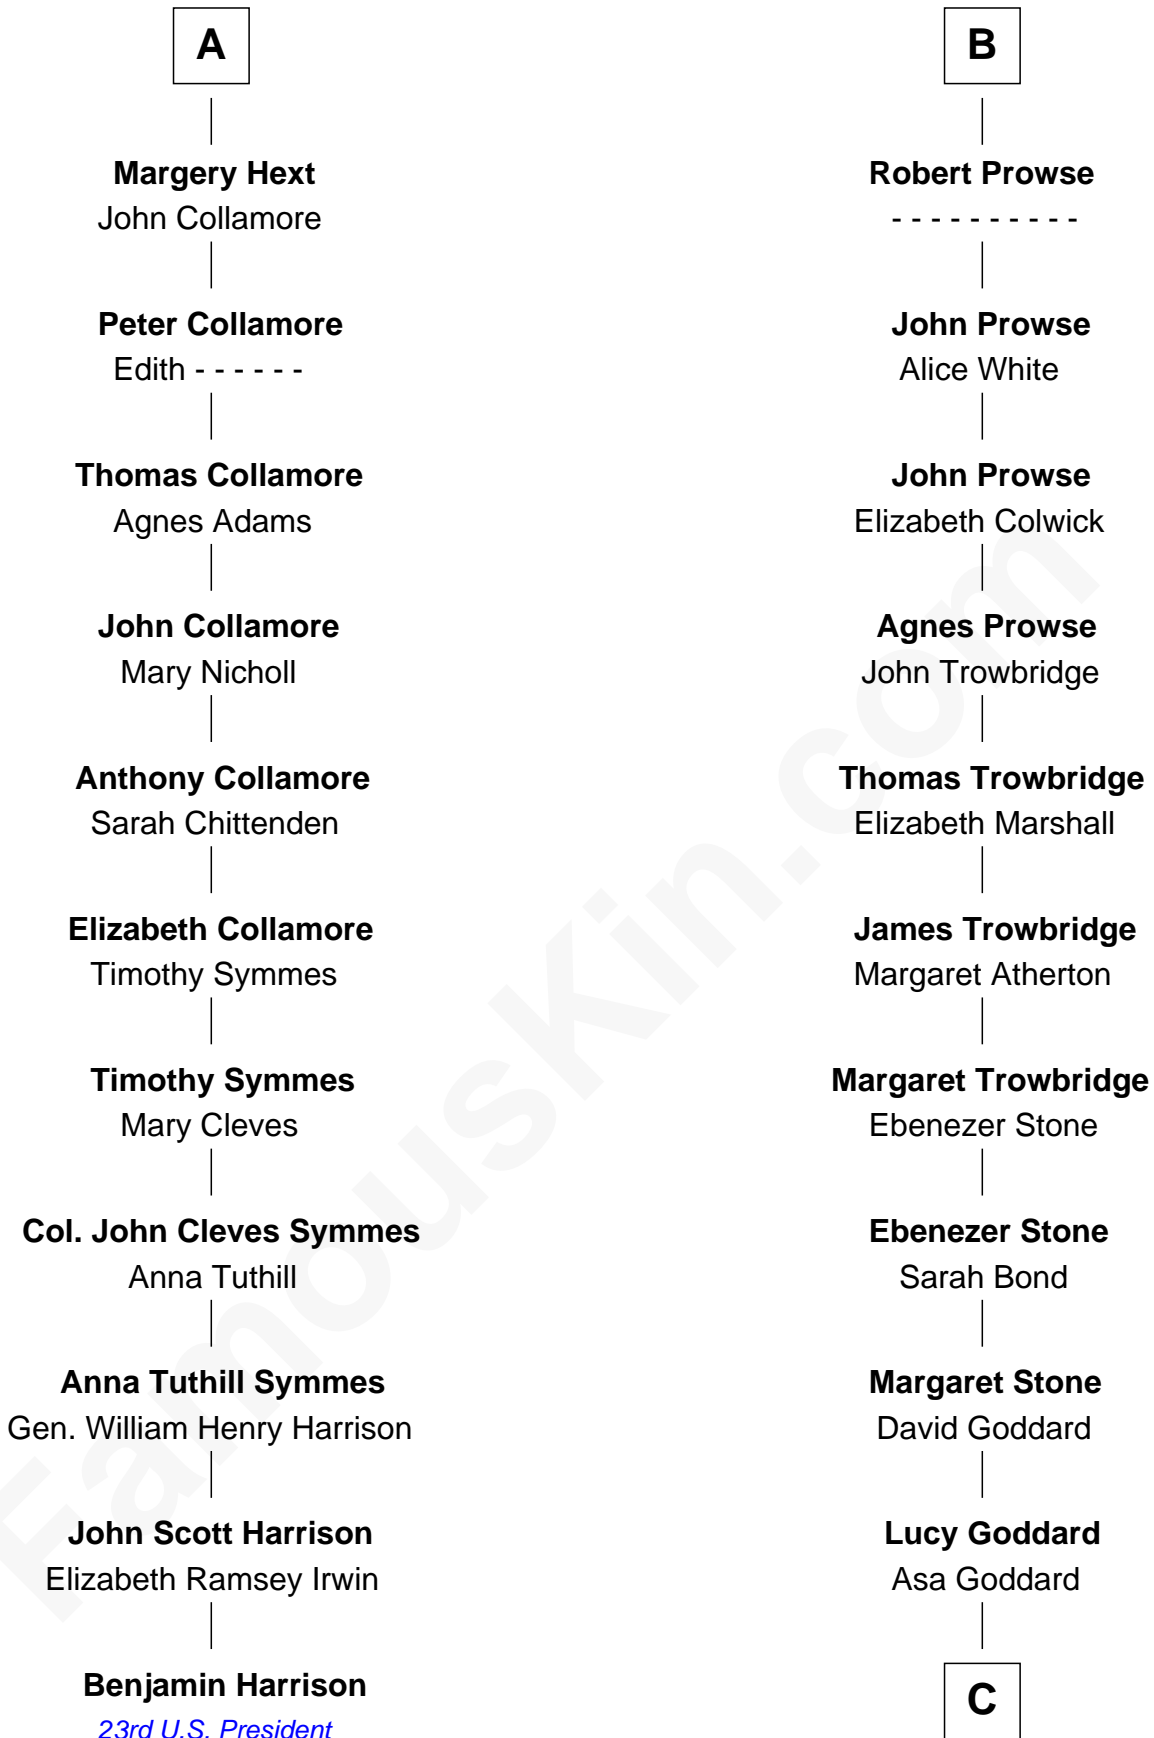

FamousKin.com
Relationship Chart of
Benjamin Harrison
23rd U.S. President

17th cousin 4 times removed of

Robert H. Goddard
Inventor of First Liquid-propelled Rocket

Sir Humphrey de Beauchamp
 Sibyl Oliver

C

David Goddard

Czarina White

Alvira C. Goddard

Danford Goddard

Nahum Parks Goddard

Mary Pease Upham

Nahum Danford Goddard

Fannie Louise Hoyt

Robert H. Goddard

Rocket Scientist