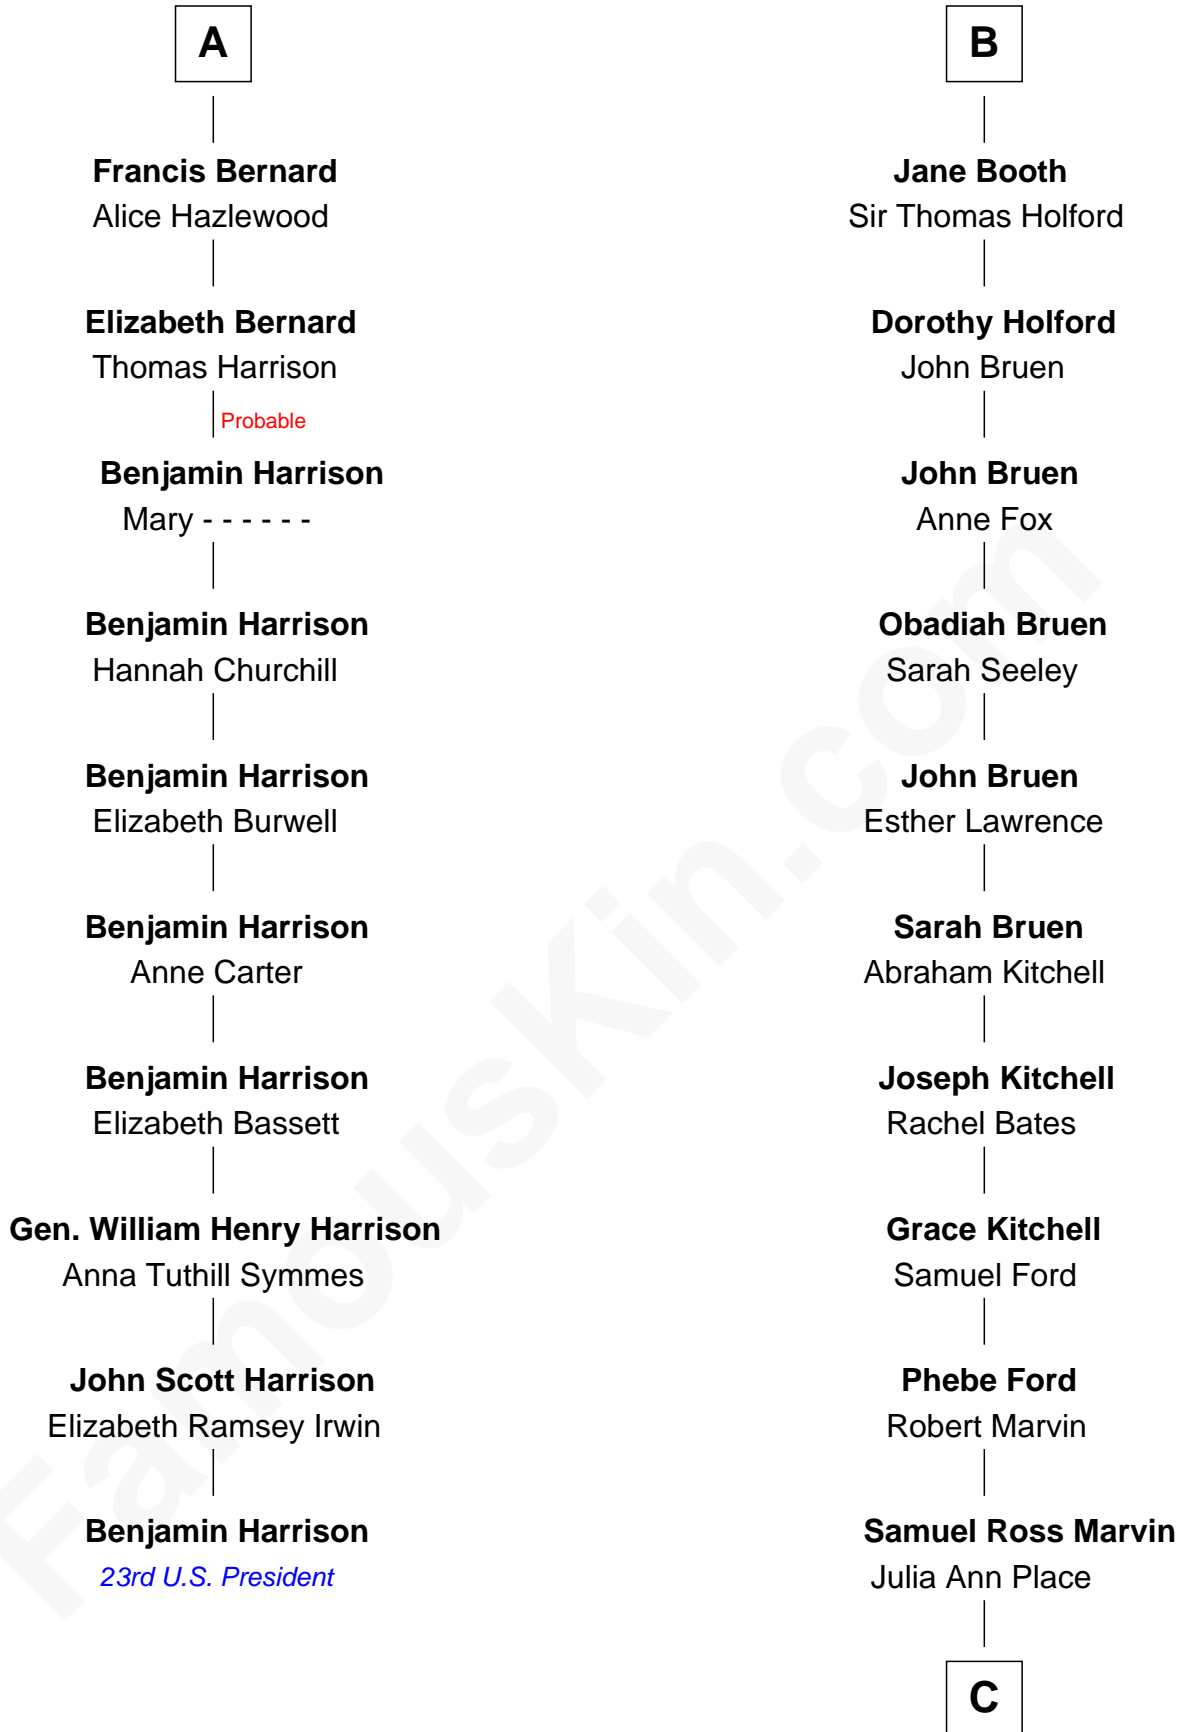

**FamousKin.com**  
**Relationship Chart of**  
**Benjamin Harrison**  
*23rd U.S. President*

**16th cousin 5 times removed of**  
**Jeb Bush**  
*43rd Governor of Florida*

**C**

Jerome Place Marvin

Martha Ann Stokes

Mabel Marvin

Scott Pierce

Marvin Pierce

Pauline Robinson

Barbara Pierce

George Herbert Walker Bush

Jeb Bush

*43rd Governor of Florida*