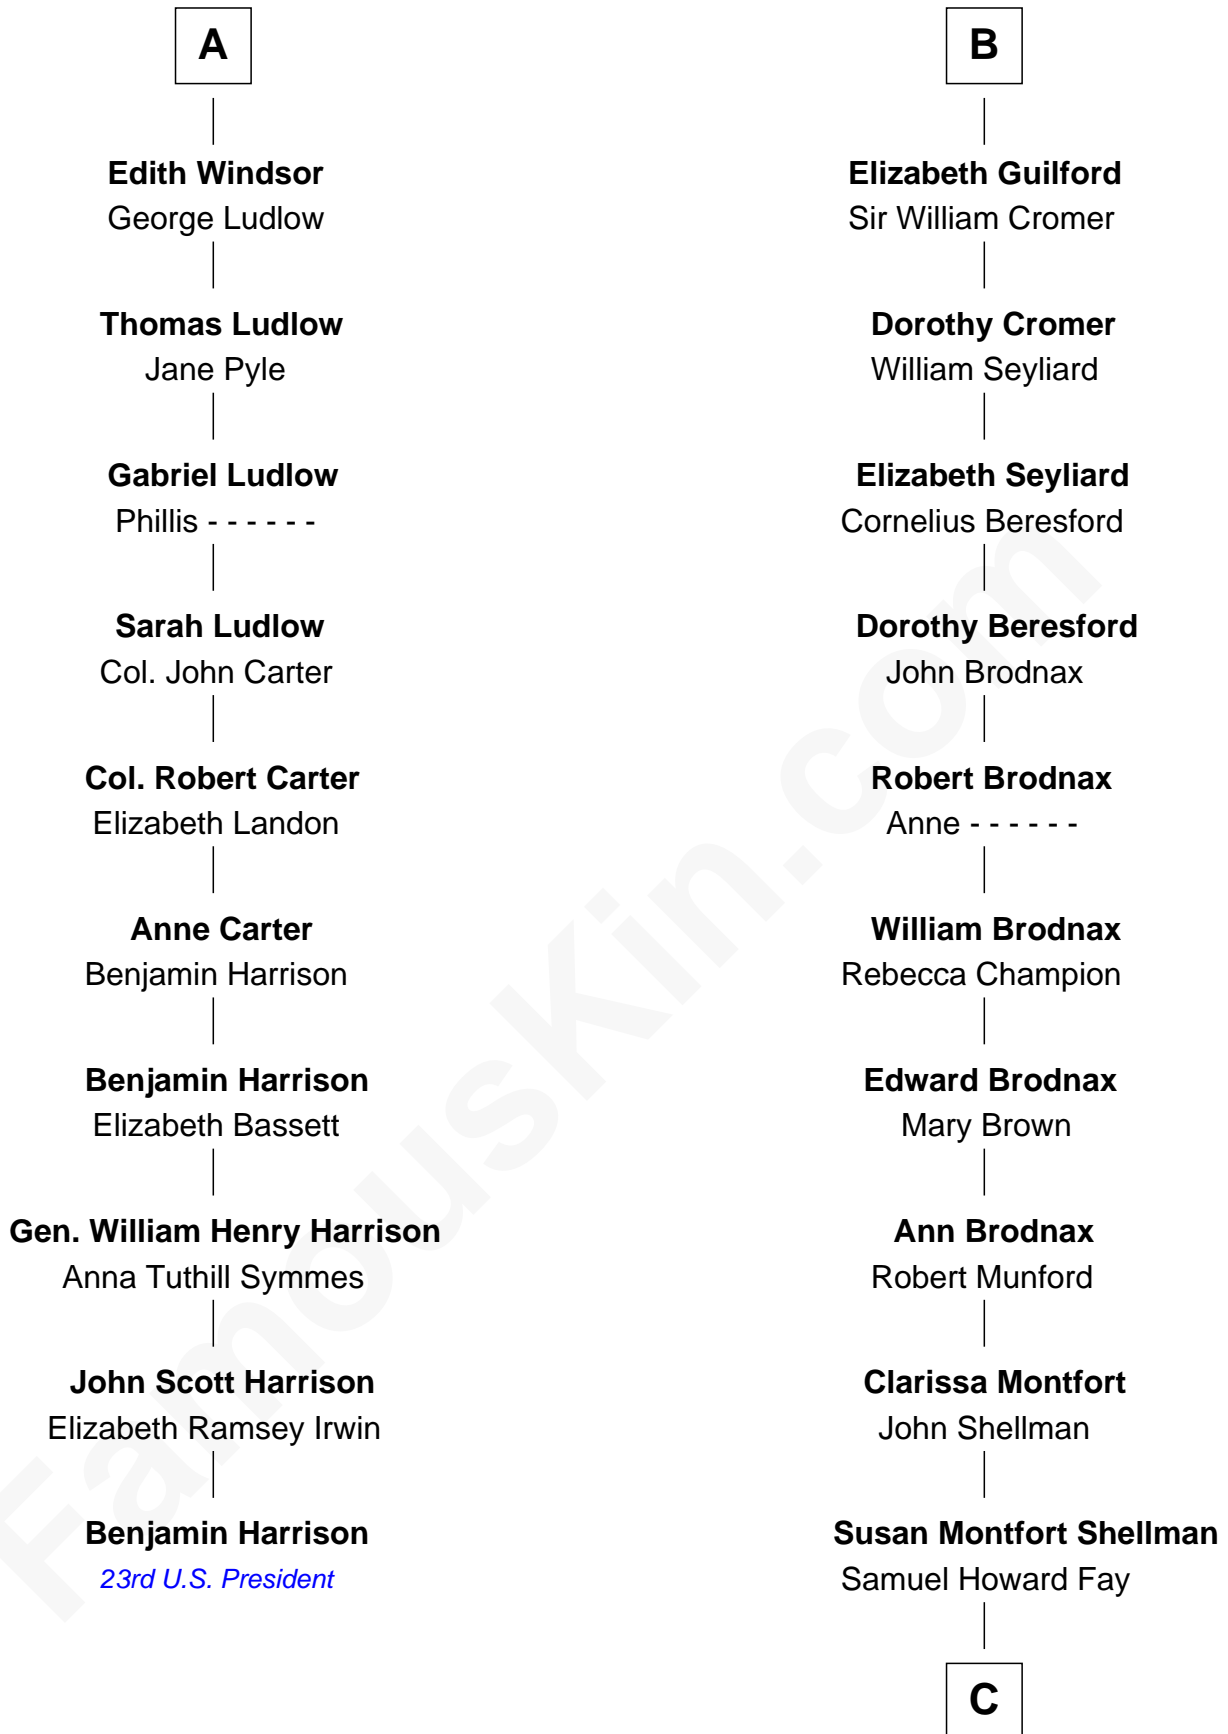

FamousKin.com
Relationship Chart of
Benjamin Harrison
23rd U.S. President

16th cousin 5 times removed of
Jeb Bush
43rd Governor of Florida

Sir Hugh de Courtenay
 Agnes de St. John

C

Harriet Eleanor Fay
Rev. James Smith Bush

Samuel Prescott Bush
Flora Sheldon

Prescott Sheldon Bush
Dorothy Wear Walker

George Herbert Walker Bush
Barbara Pierce

Jeb Bush
43rd Governor of Florida

FamousKin.com