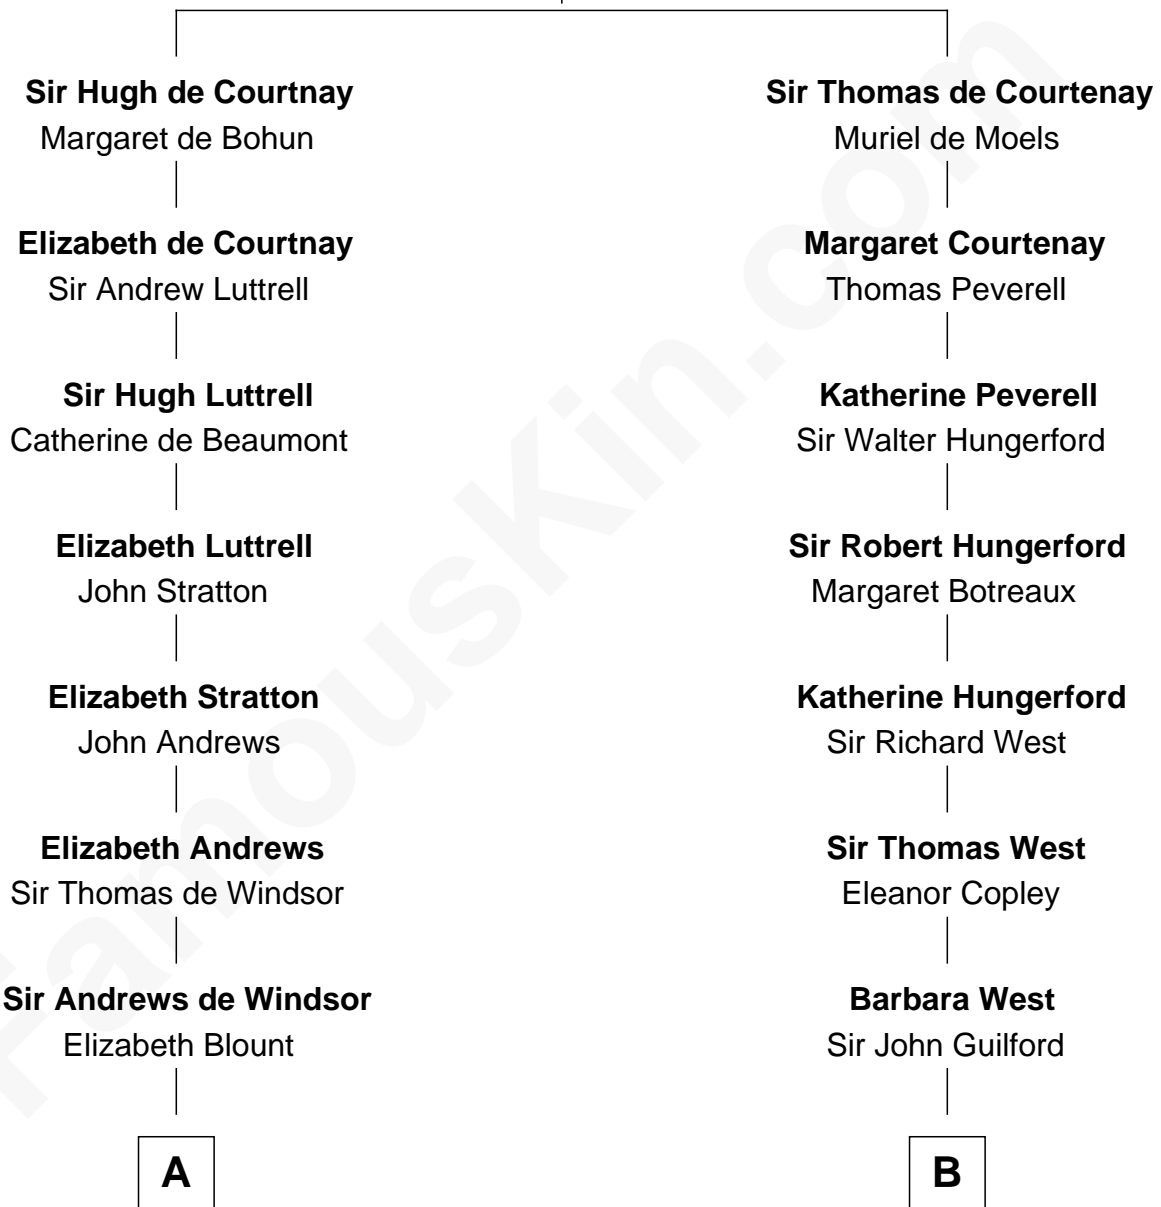

FamousKin.com
Relationship Chart of
Benjamin Harrison
23rd U.S. President

16th cousin 5 times removed of
Jeb Bush
43rd Governor of Florida

Sir Hugh de Courtenay
 Agnes de St. John

C

Harriet Eleanor Fay
Rev. James Smith Bush

Samuel Prescott Bush
Flora Sheldon

Prescott Sheldon Bush
Dorothy Wear Walker

George Herbert Walker Bush
Barbara Pierce

Jeb Bush
43rd Governor of Florida

FamousKin.com