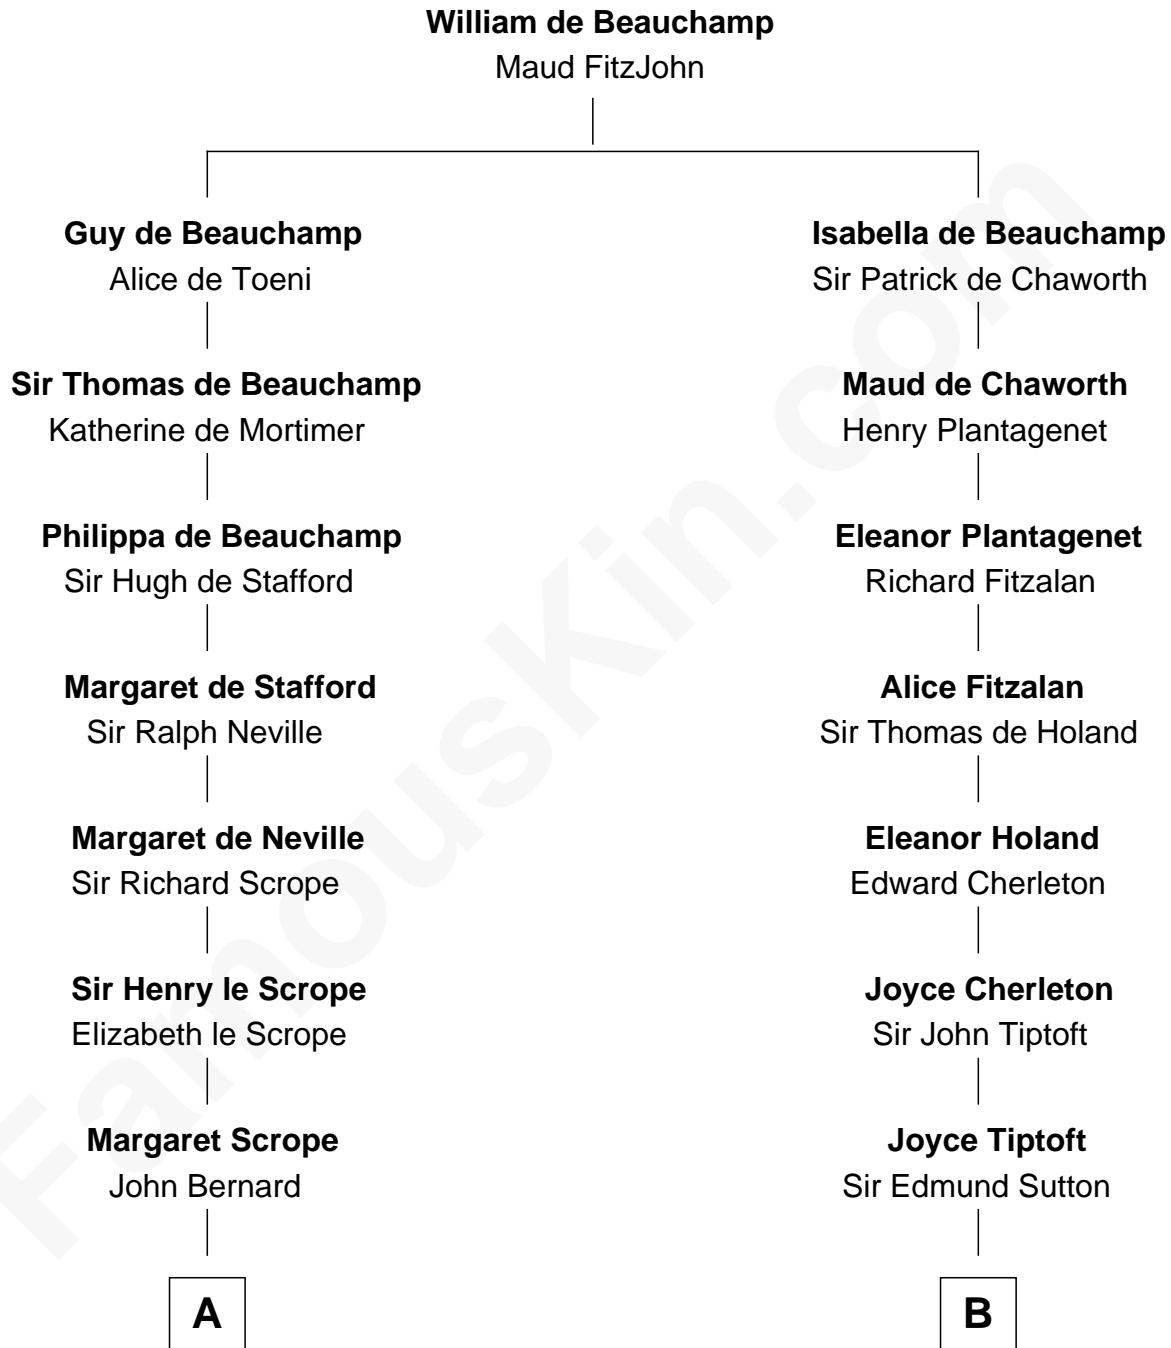

FamousKin.com
Relationship Chart of
Benjamin Harrison
23rd U.S. President

18th cousin 1 time removed of
John Brown
American Abolitionist

FamousKin.com