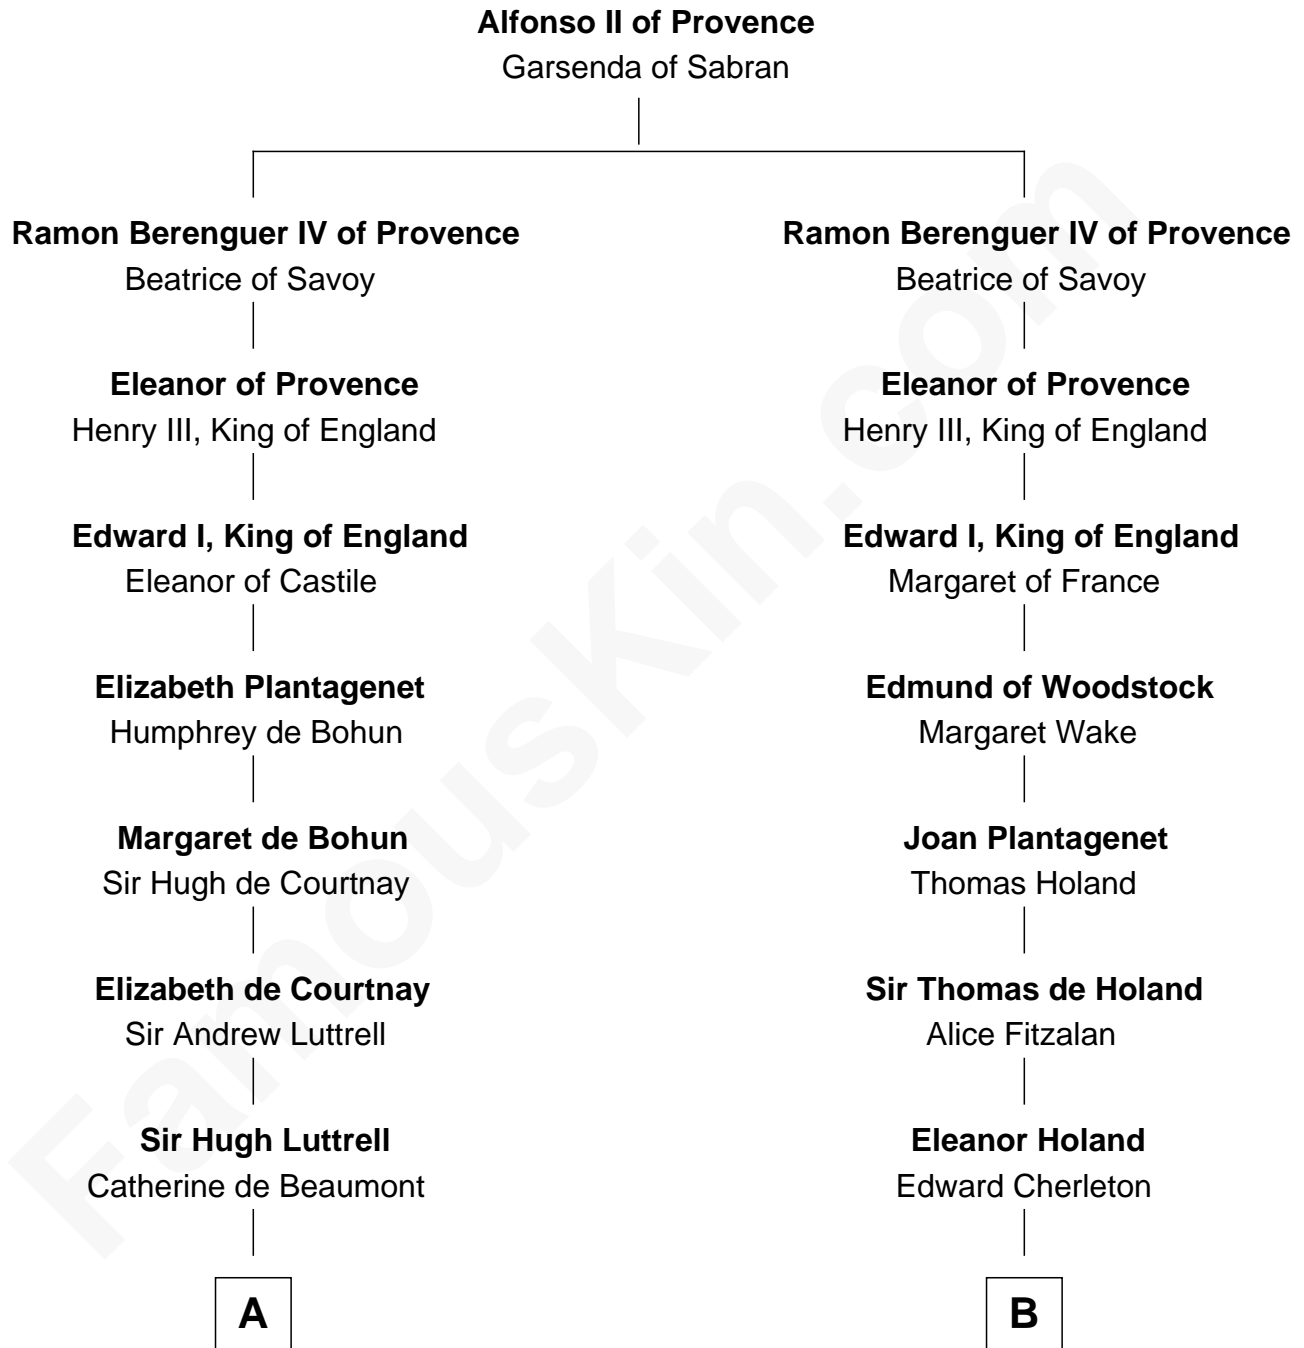

FamousKin.com
Relationship Chart of
Benjamin Harrison
23rd U.S. President

20th cousin 1 time removed of
John Brown
American Abolitionist

C

Benjamin Harrison

Elizabeth Bassett

Gen. William Henry Harrison

Anna Tuthill Symmes

John Scott Harrison

Elizabeth Ramsey Irwin

Benjamin Harrison

23rd U.S. President

D

Mercy Ruggles

Jonathan Humphrey

Oliver Humphrey