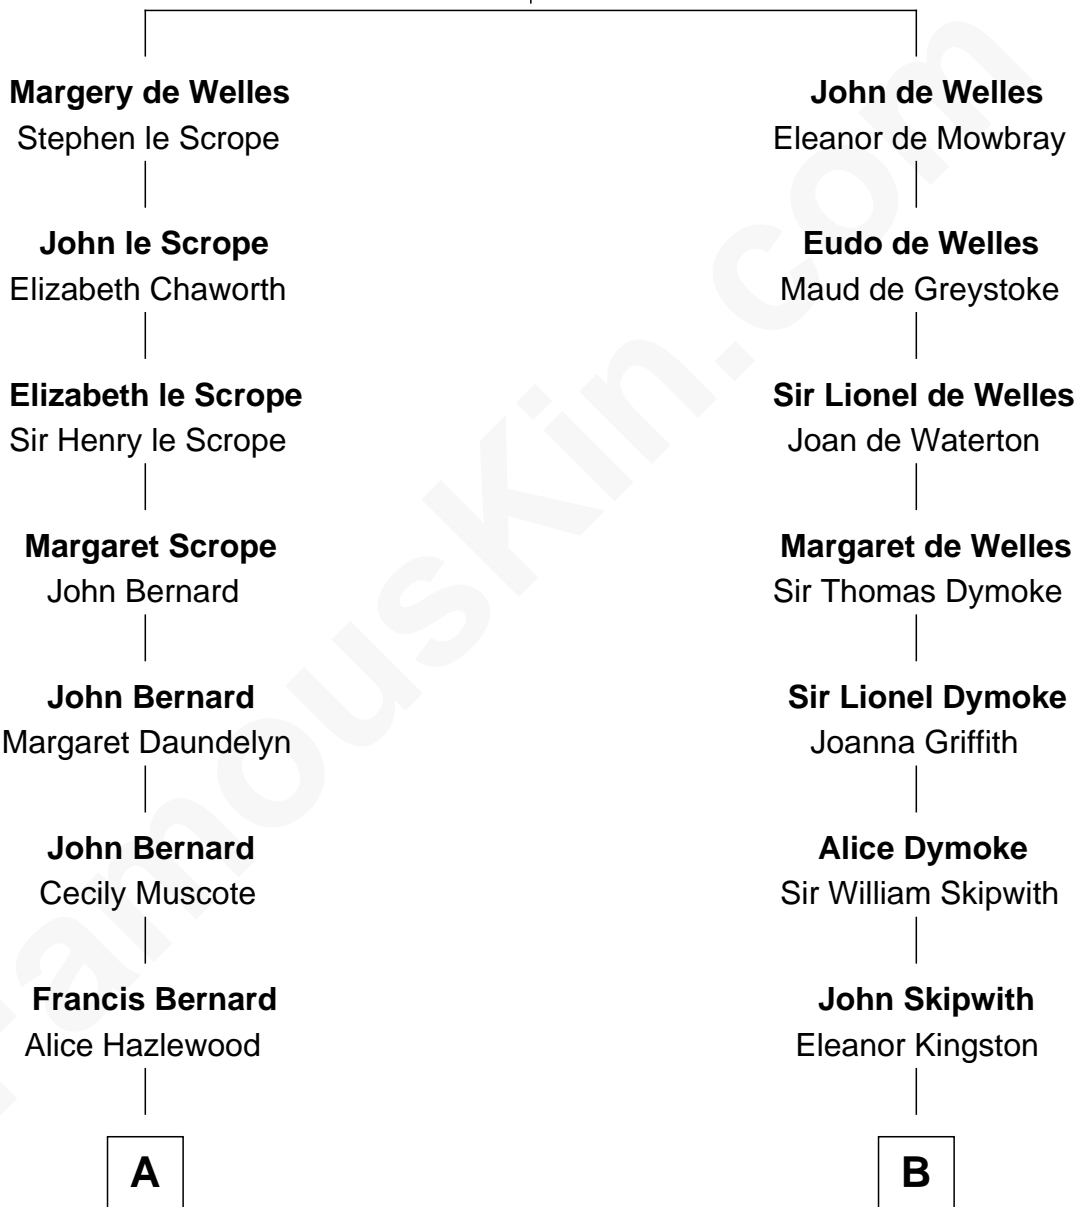

**FamousKin.com**  
**Relationship Chart of**  
**Benjamin Harrison**  
*23rd U.S. President*

15th cousin 4 times removed of

**Paget Brewster**  
*TV Actress*

**John de Welles**  
Maud de Roos

**C**

**Joan Ryerson**

George Washington Wales Brewster

**Galen Brewster**

Hathaway Tew

**Paget Brewster**

*TV Actress*

FamousKin.com