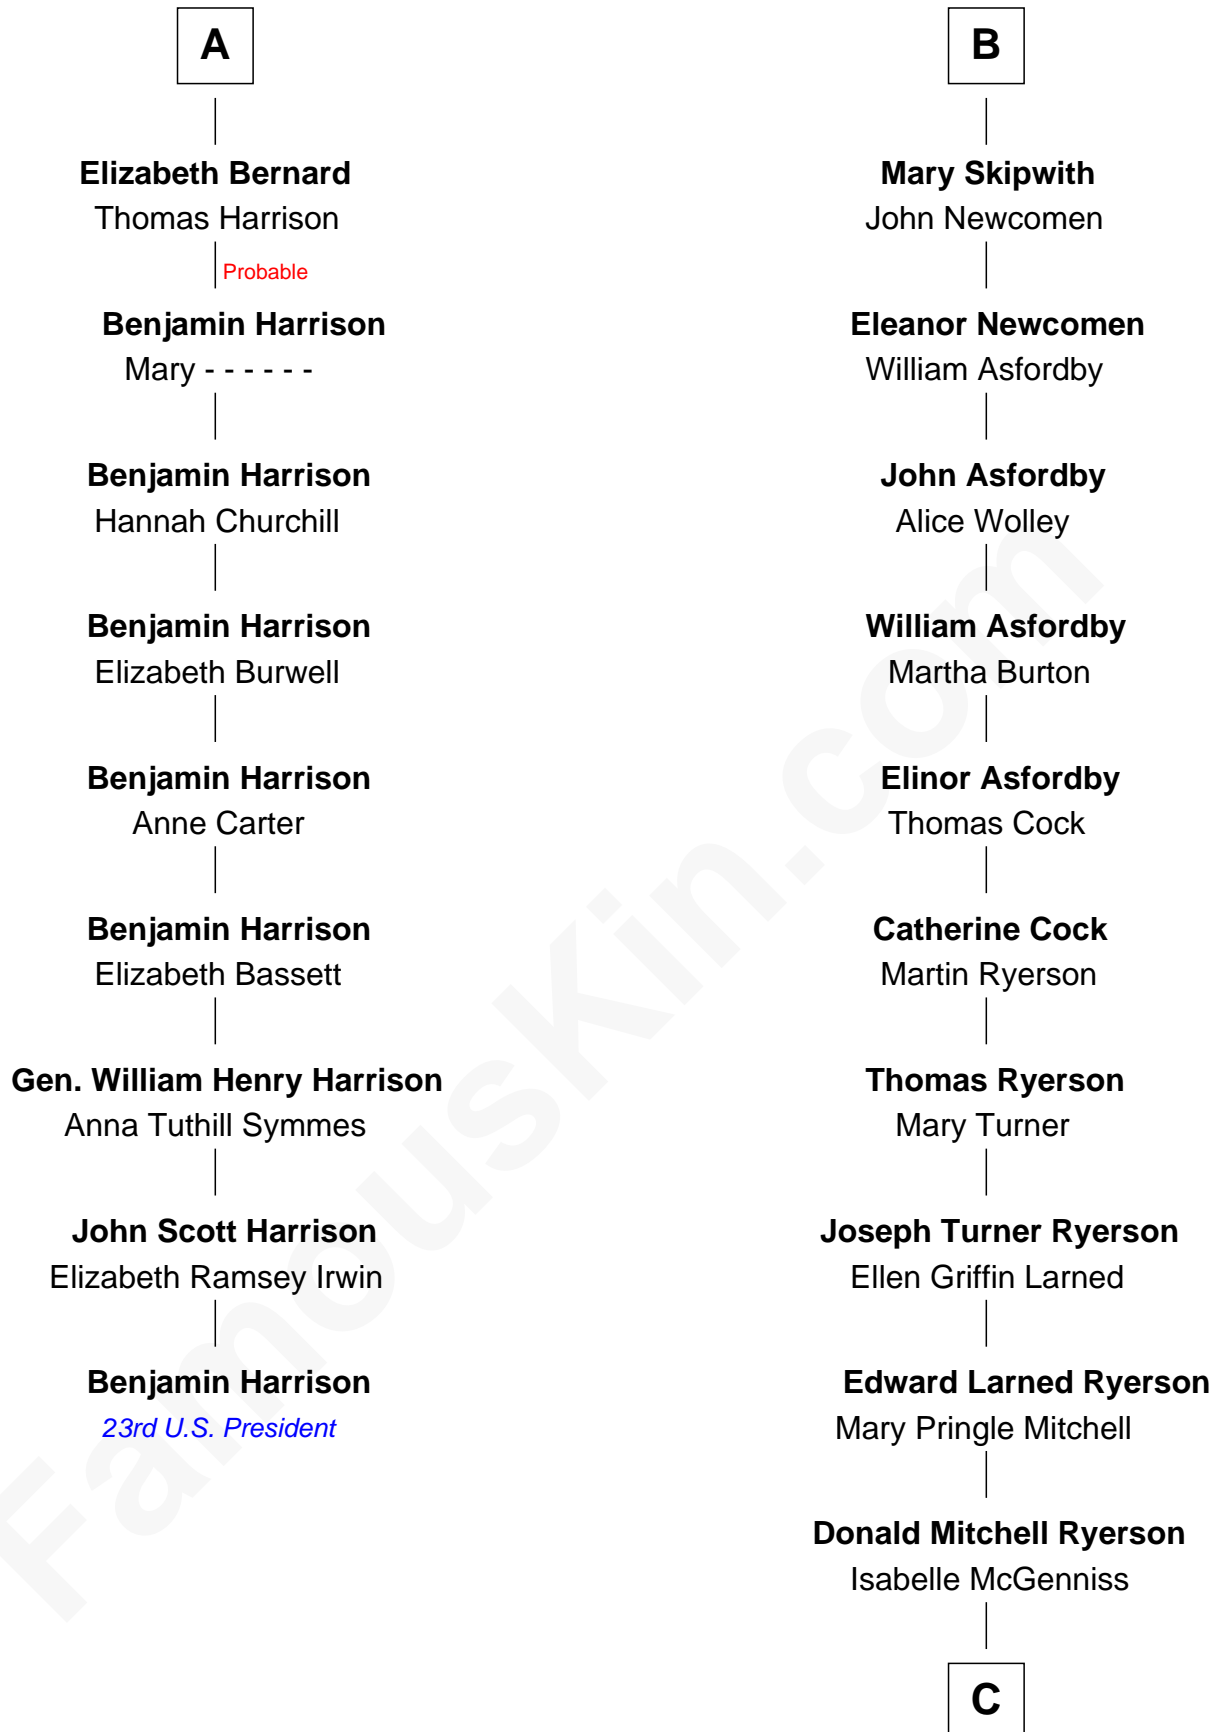

**FamousKin.com**  
**Relationship Chart of**  
**Benjamin Harrison**  
*23rd U.S. President*

15th cousin 4 times removed of

**Paget Brewster**  
*TV Actress*

**John de Welles**  
Maud de Roos

**C**

**Joan Ryerson**

George Washington Wales Brewster

**Galen Brewster**

Hathaway Tew

**Paget Brewster**

*TV Actress*

FamousKin.com