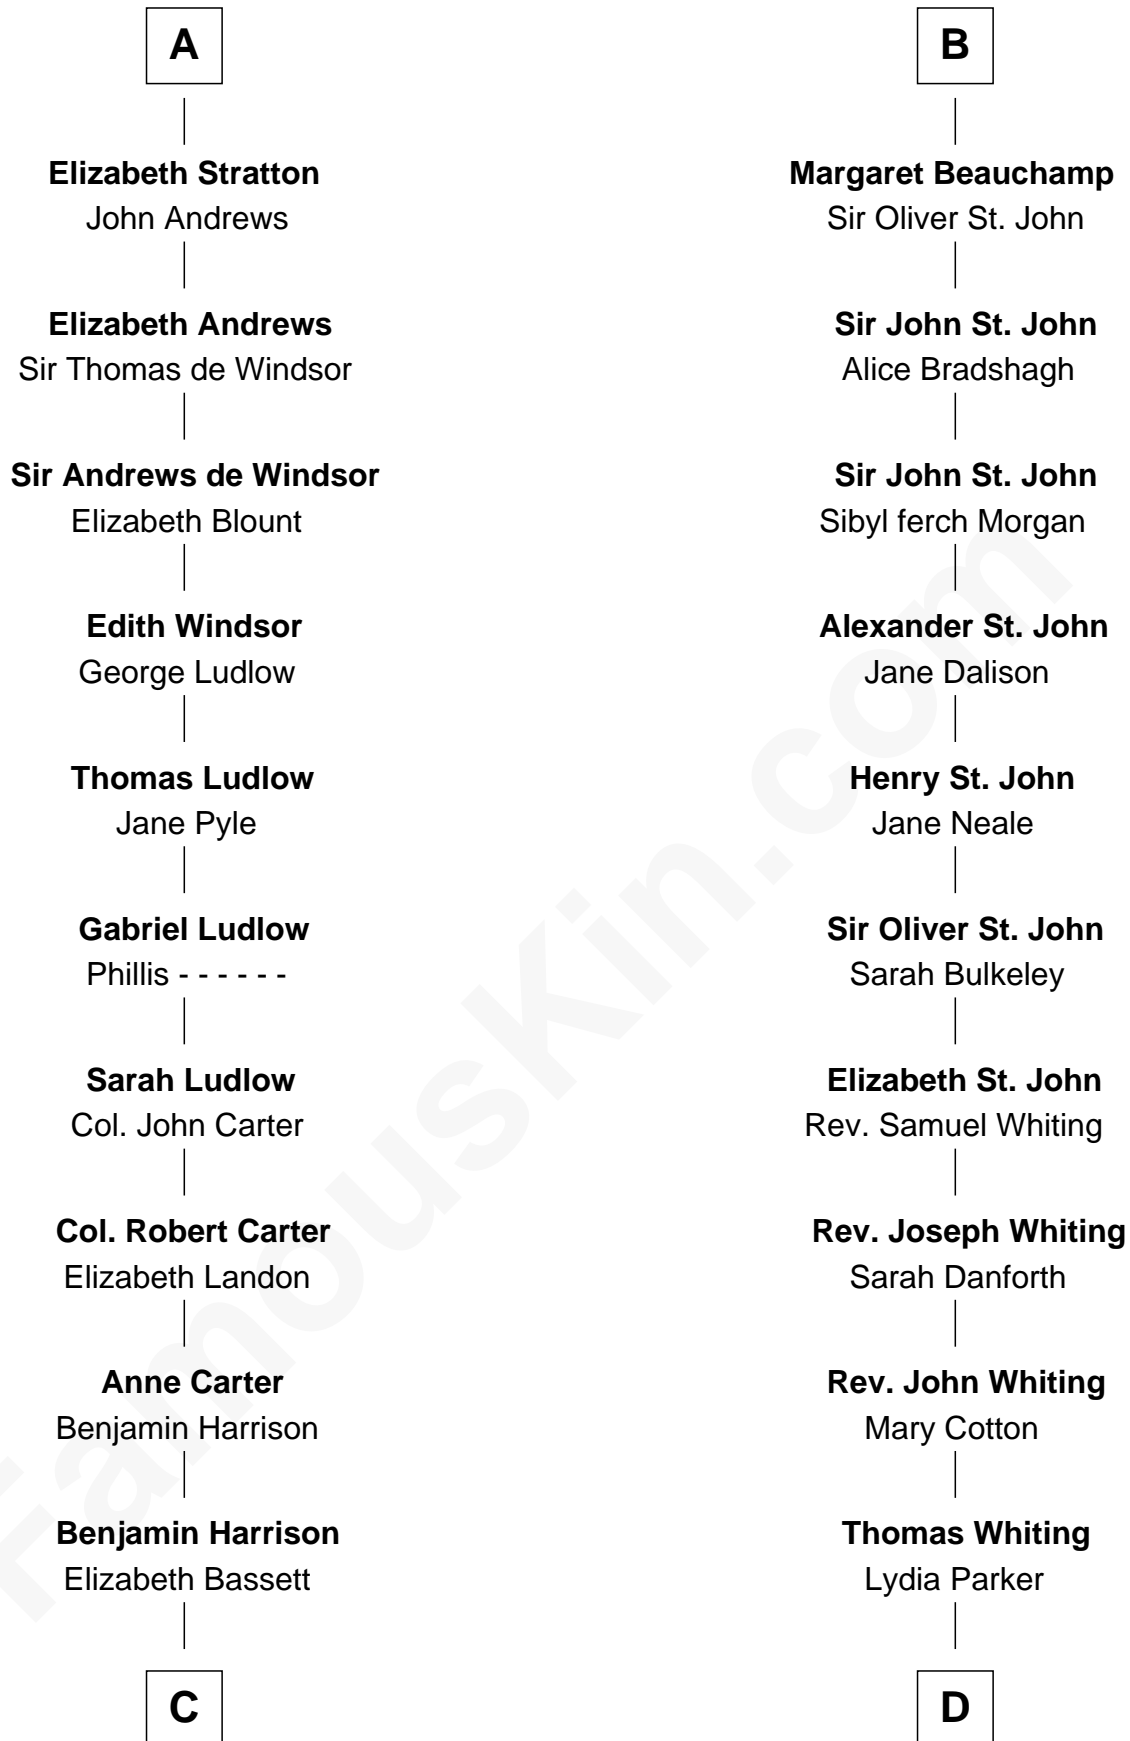

**FamousKin.com**  
**Relationship Chart of**  
**Benjamin Harrison**  
*23rd U.S. President*

19th cousin 2 times removed of  
**James Sherman**  
*27th U.S. Vice-President*

**Sir Humphrey de Bohun**  
Maud of Eu

**C**

**Gen. William Henry Harrison**

Anna Tuthill Symmes

**John Scott Harrison**

Elizabeth Ramsey Irwin

**Benjamin Harrison**

*23rd U.S. President*

**D**

**Mary Whiting**

William Barron

**Mary Augusta Barron**

Stalham Williams

**Frances Lucretia Williams**

Richard Winslow Sherman

**Mary Frances Sherman**

Richard Updike Sherman