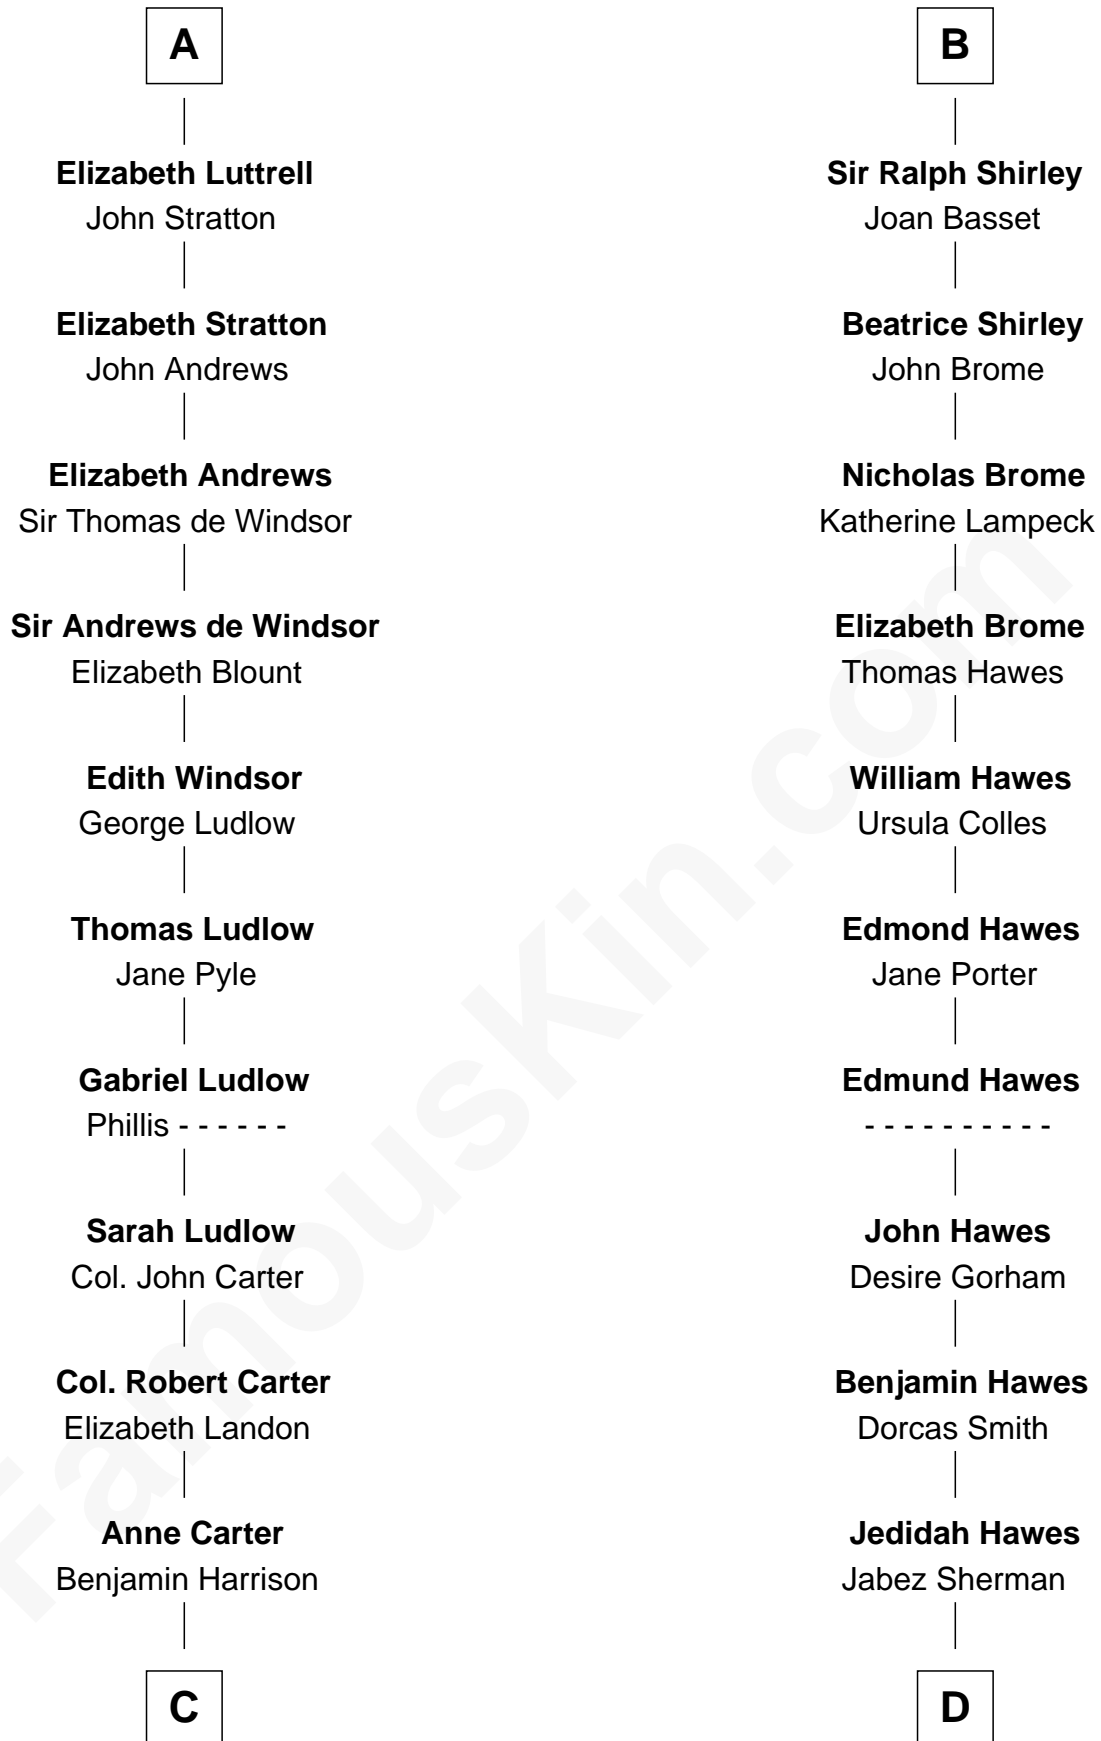

# FamousKin.com Relationship Chart of

**Benjamin Harrison**

*23rd U.S. President*

20th cousin 1 time removed of

**James Sherman**

*27th U.S. Vice-President*

**Eleanor of Aquitaine**  
Henry II, King of England

**C**

**Benjamin Harrison**

Elizabeth Bassett

**Gen. William Henry Harrison**

Anna Tuthill Symmes

**John Scott Harrison**

Elizabeth Ramsey Irwin

**Benjamin Harrison**

*23rd U.S. President*

**D**

**Prince Sherman**

Sarah Sherman

**Jahaziel Sherman**

Nancy Winslow

**Richard Winslow Sherman**

Frances Lucretia Williams