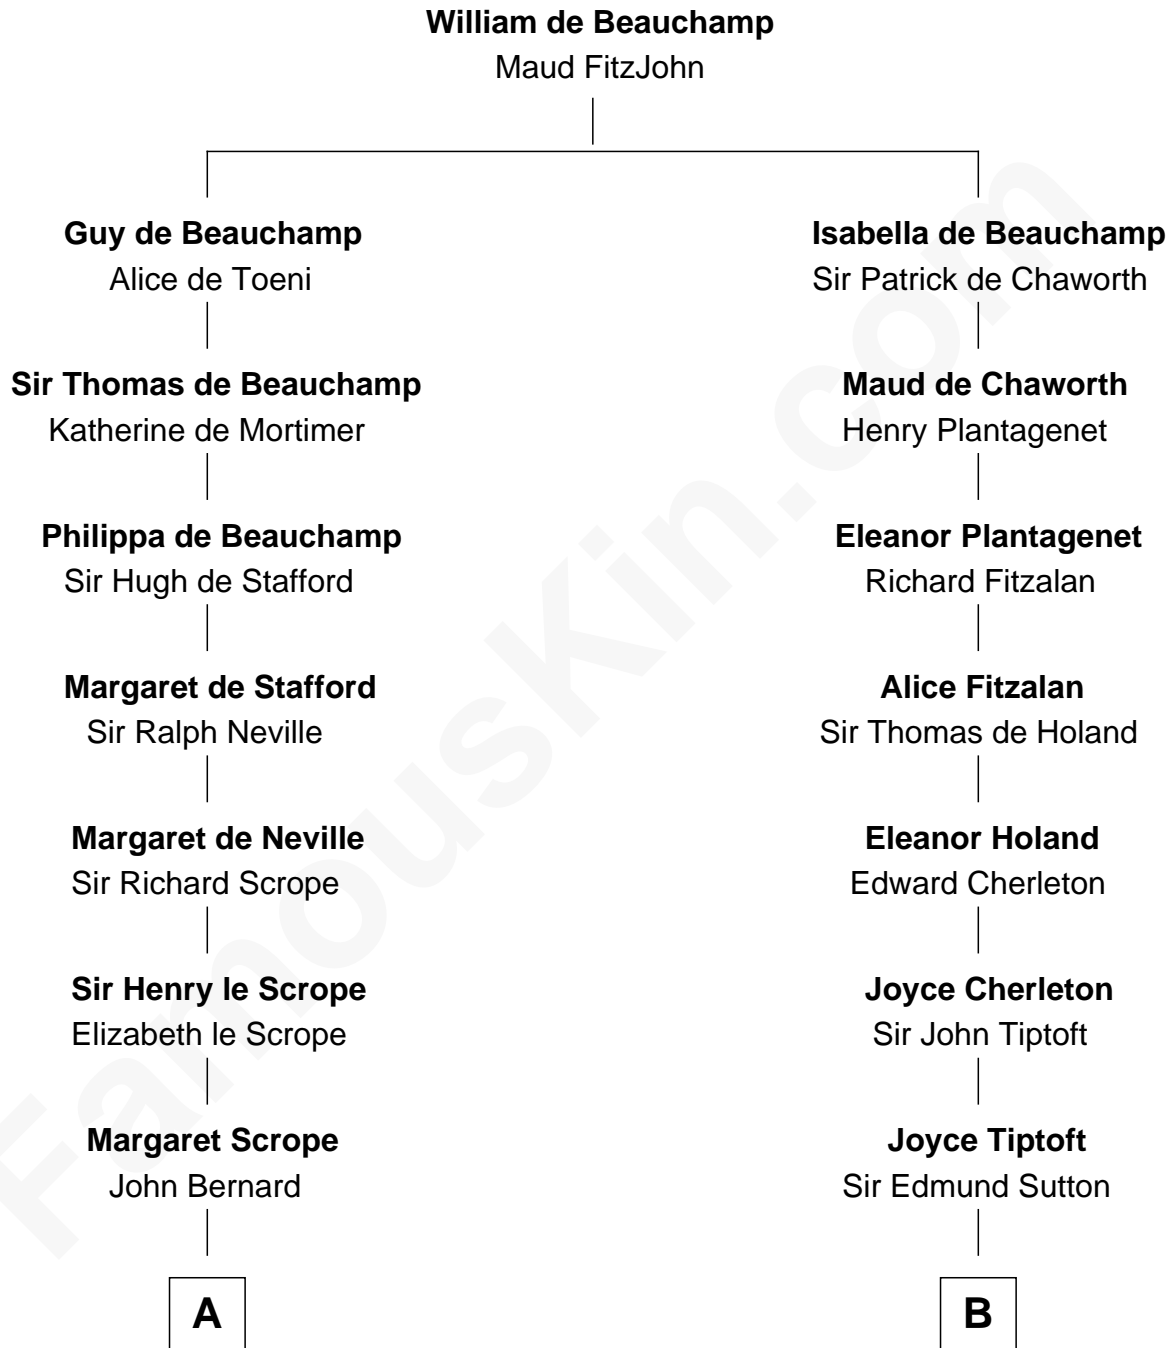

FamousKin.com
Relationship Chart of
Benjamin Harrison
23rd U.S. President

18th cousin 3 times removed of
James Sherman
27th U.S. Vice-President

C

John Scott Harrison
Elizabeth Ramsey Irwin

Benjamin Harrison
23rd U.S. President

D

Mary Whiting
William Barron

Mary Augusta Barron
Stalham Williams

Frances Lucretia Williams
Richard Winslow Sherman

Mary Frances Sherman
Richard Updike Sherman

James Sherman
27th U.S. Vice-President

FamousKin.com