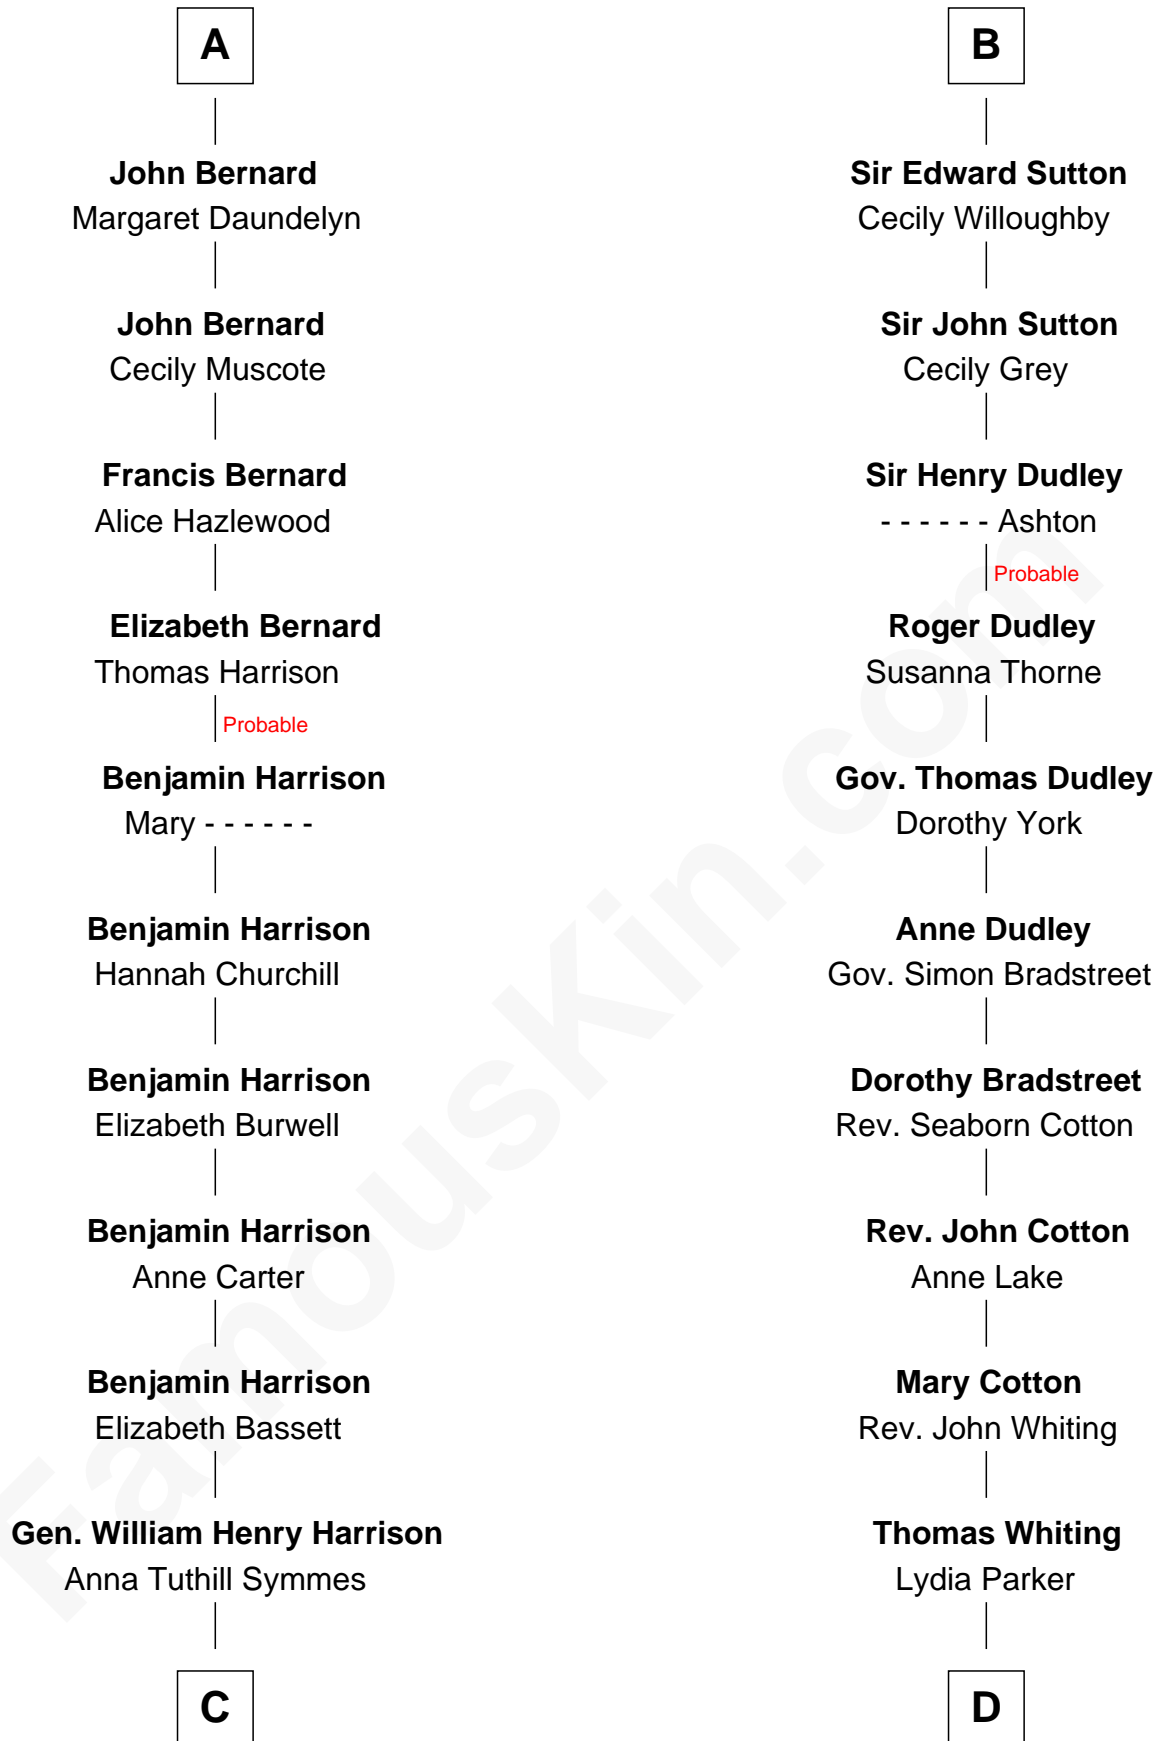

FamousKin.com
Relationship Chart of
Benjamin Harrison
23rd U.S. President

18th cousin 3 times removed of
James Sherman
27th U.S. Vice-President

C

John Scott Harrison
Elizabeth Ramsey Irwin

Benjamin Harrison
23rd U.S. President

D

Mary Whiting
William Barron

Mary Augusta Barron
Stalham Williams

Frances Lucretia Williams
Richard Winslow Sherman

Mary Frances Sherman
Richard Updike Sherman

James Sherman
27th U.S. Vice-President

FamousKin.com