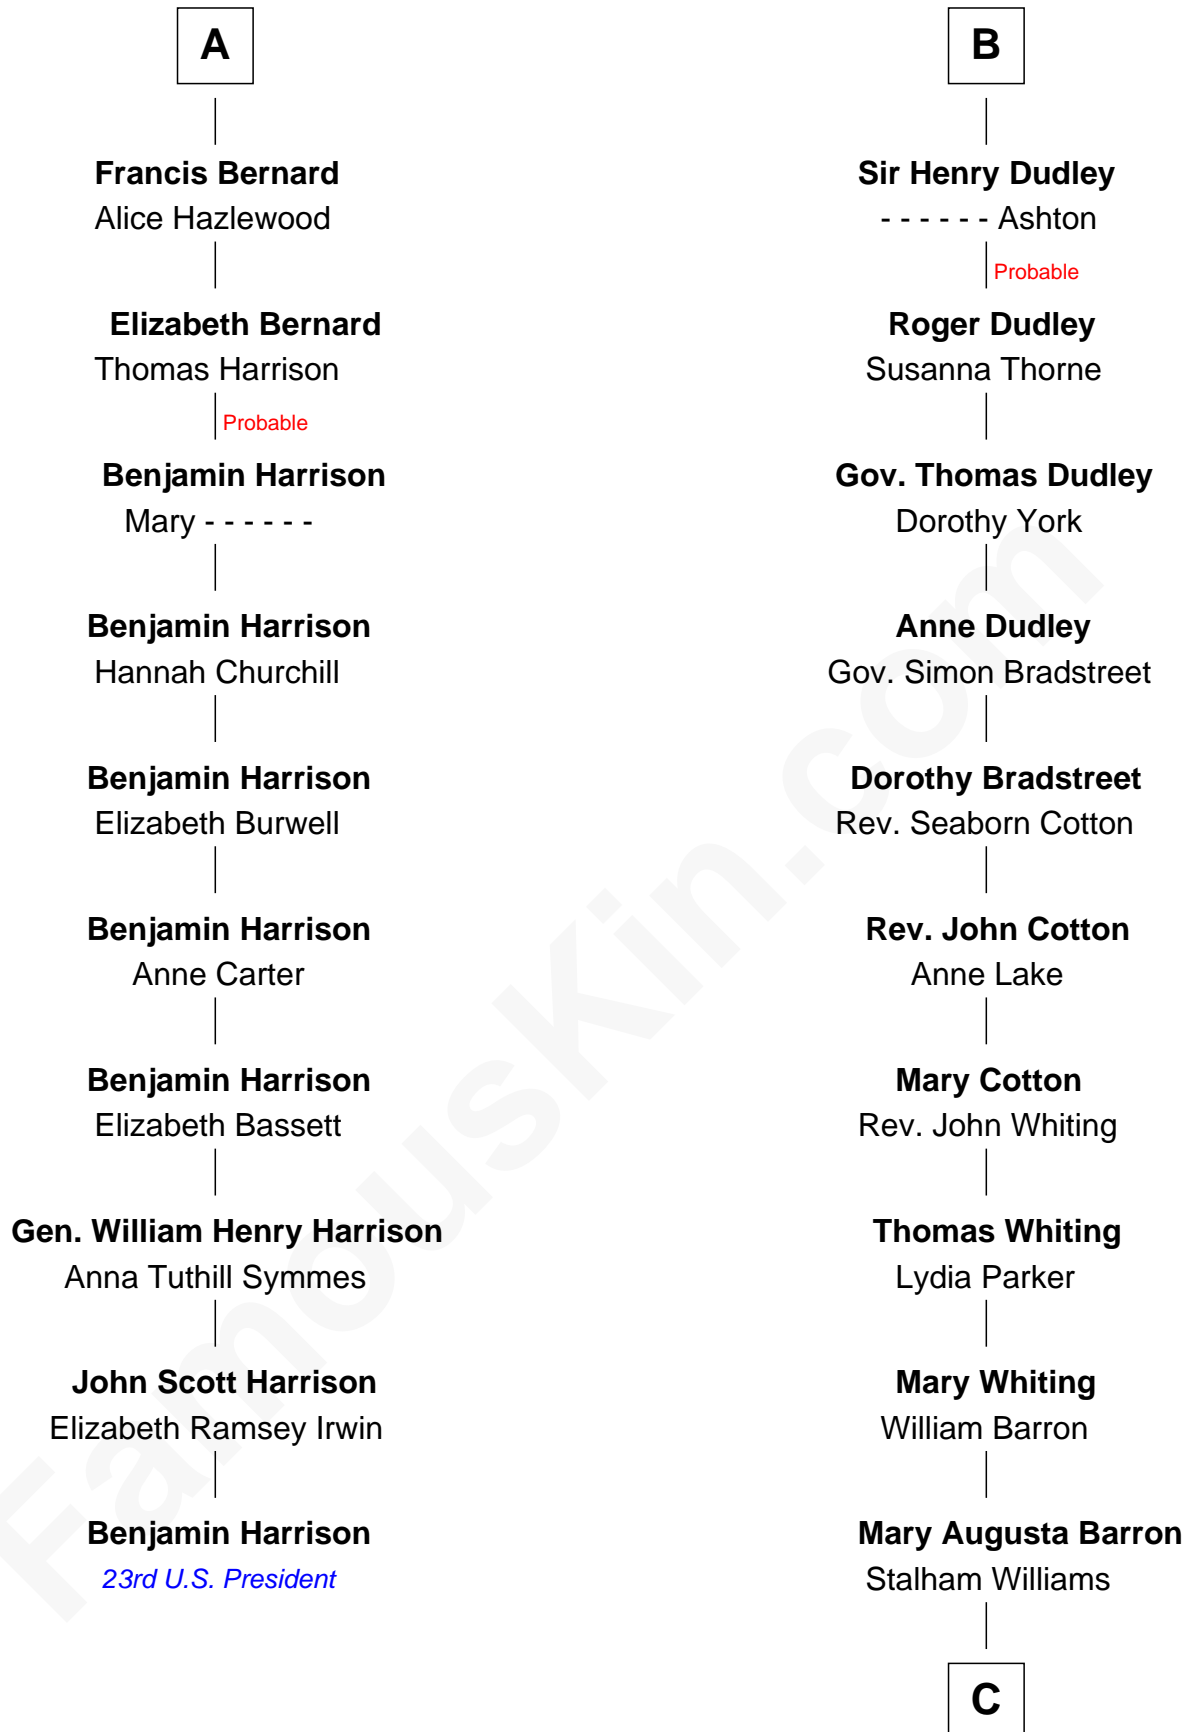

FamousKin.com
Relationship Chart of
Benjamin Harrison
23rd U.S. President

16th cousin 3 times removed of
James Sherman
27th U.S. Vice-President

C

Frances Lucretia Williams

Richard Winslow Sherman

Mary Frances Sherman

Richard Updike Sherman

James Sherman

27th U.S. Vice-President

FamousKin.com