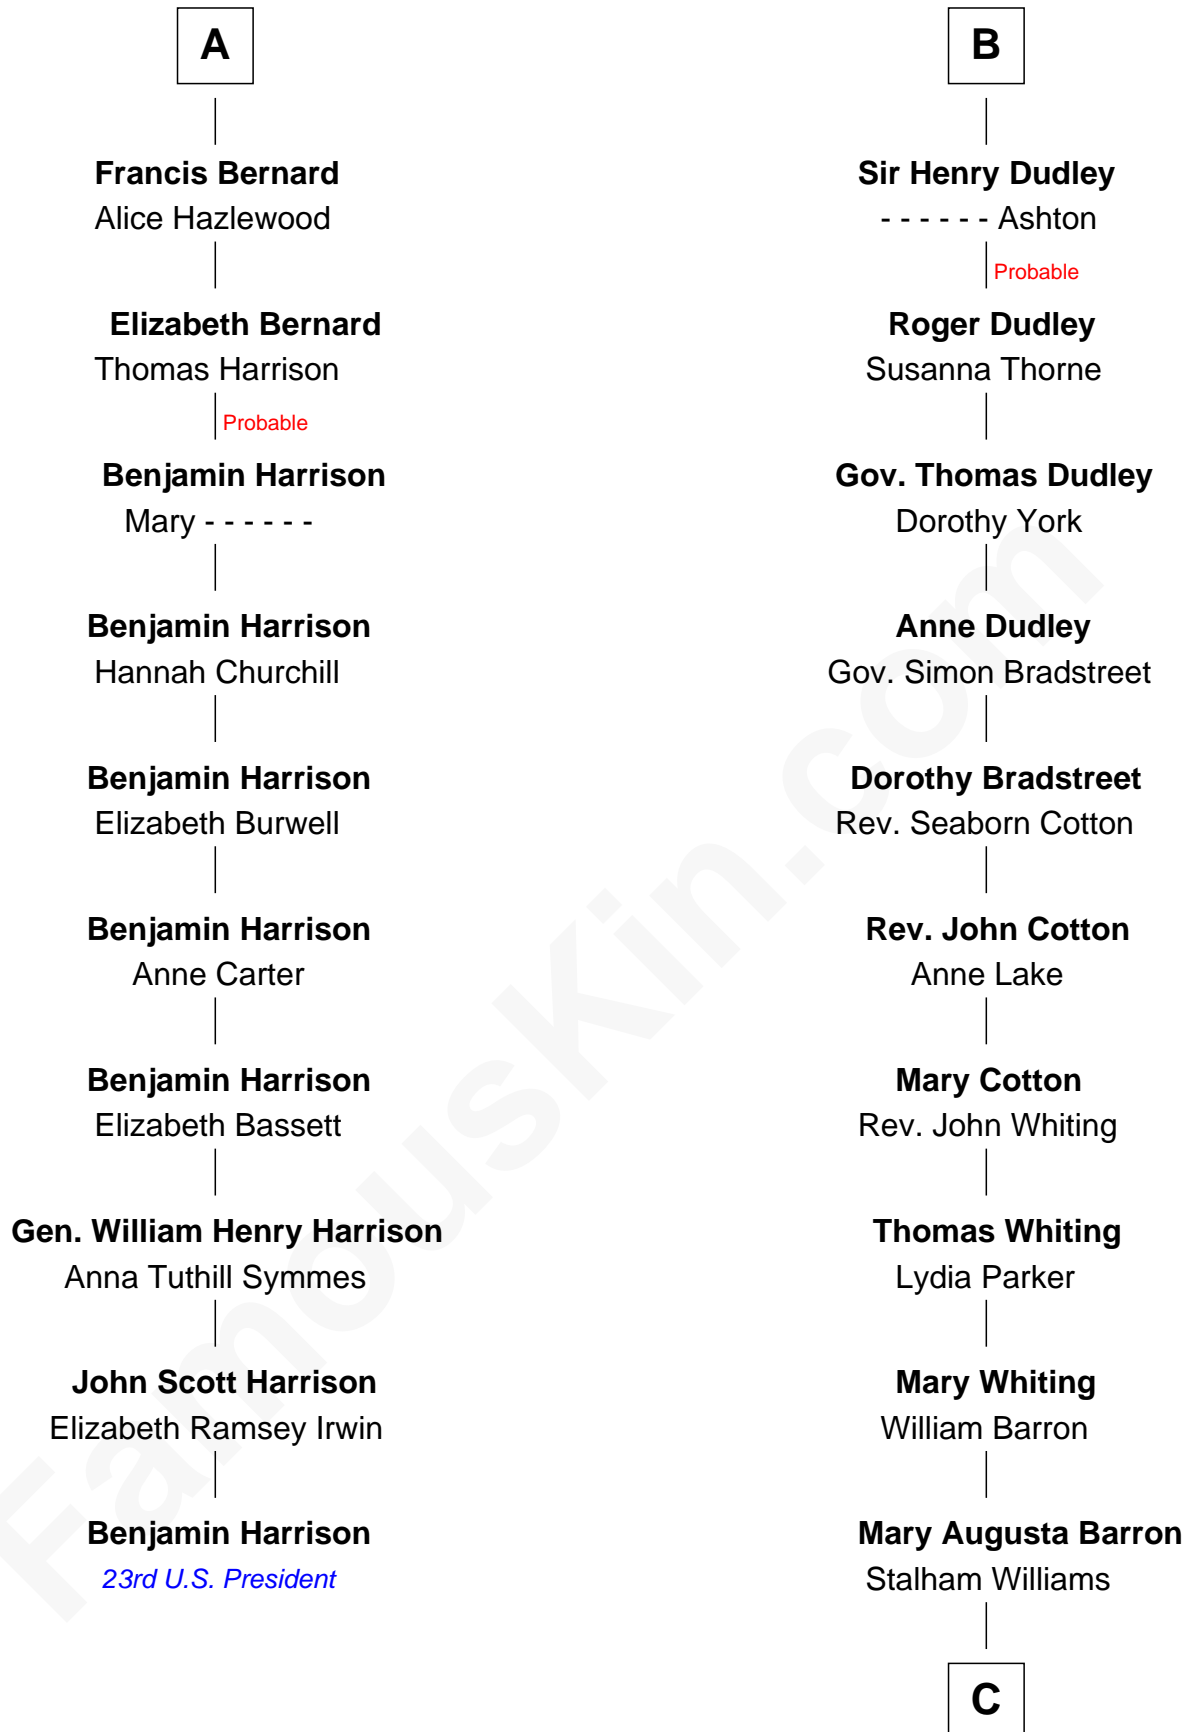

**FamousKin.com**  
**Relationship Chart of**  
**Benjamin Harrison**  
*23rd U.S. President*

**16th cousin 3 times removed of**  
**James Sherman**  
*27th U.S. Vice-President*

C

Frances Lucretia Williams

Richard Winslow Sherman

Mary Frances Sherman

Richard Updike Sherman

James Sherman

*27th U.S. Vice-President*

FamousKin.com