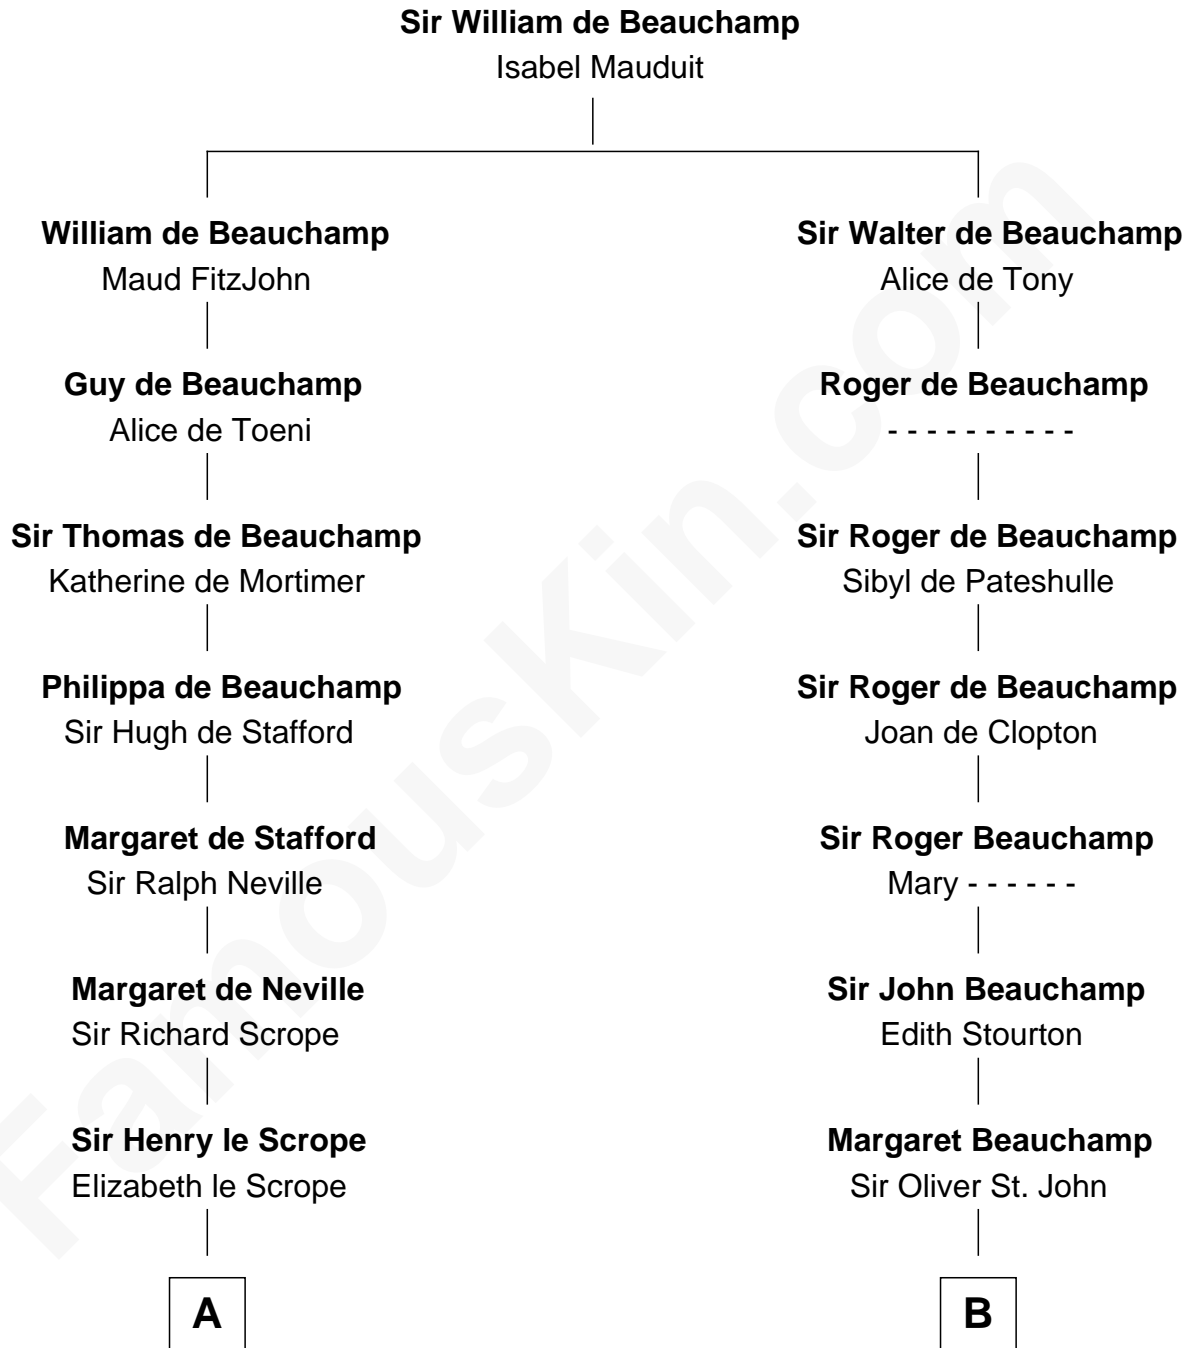

FamousKin.com
Relationship Chart of
Benjamin Harrison
23rd U.S. President

19th cousin 1 time removed of
James Sherman
27th U.S. Vice-President

C

Gen. William Henry Harrison

Anna Tuthill Symmes

John Scott Harrison

Elizabeth Ramsey Irwin

Benjamin Harrison

23rd U.S. President

D

Mary Augusta Barron

Stalham Williams

Frances Lucretia Williams

Richard Winslow Sherman