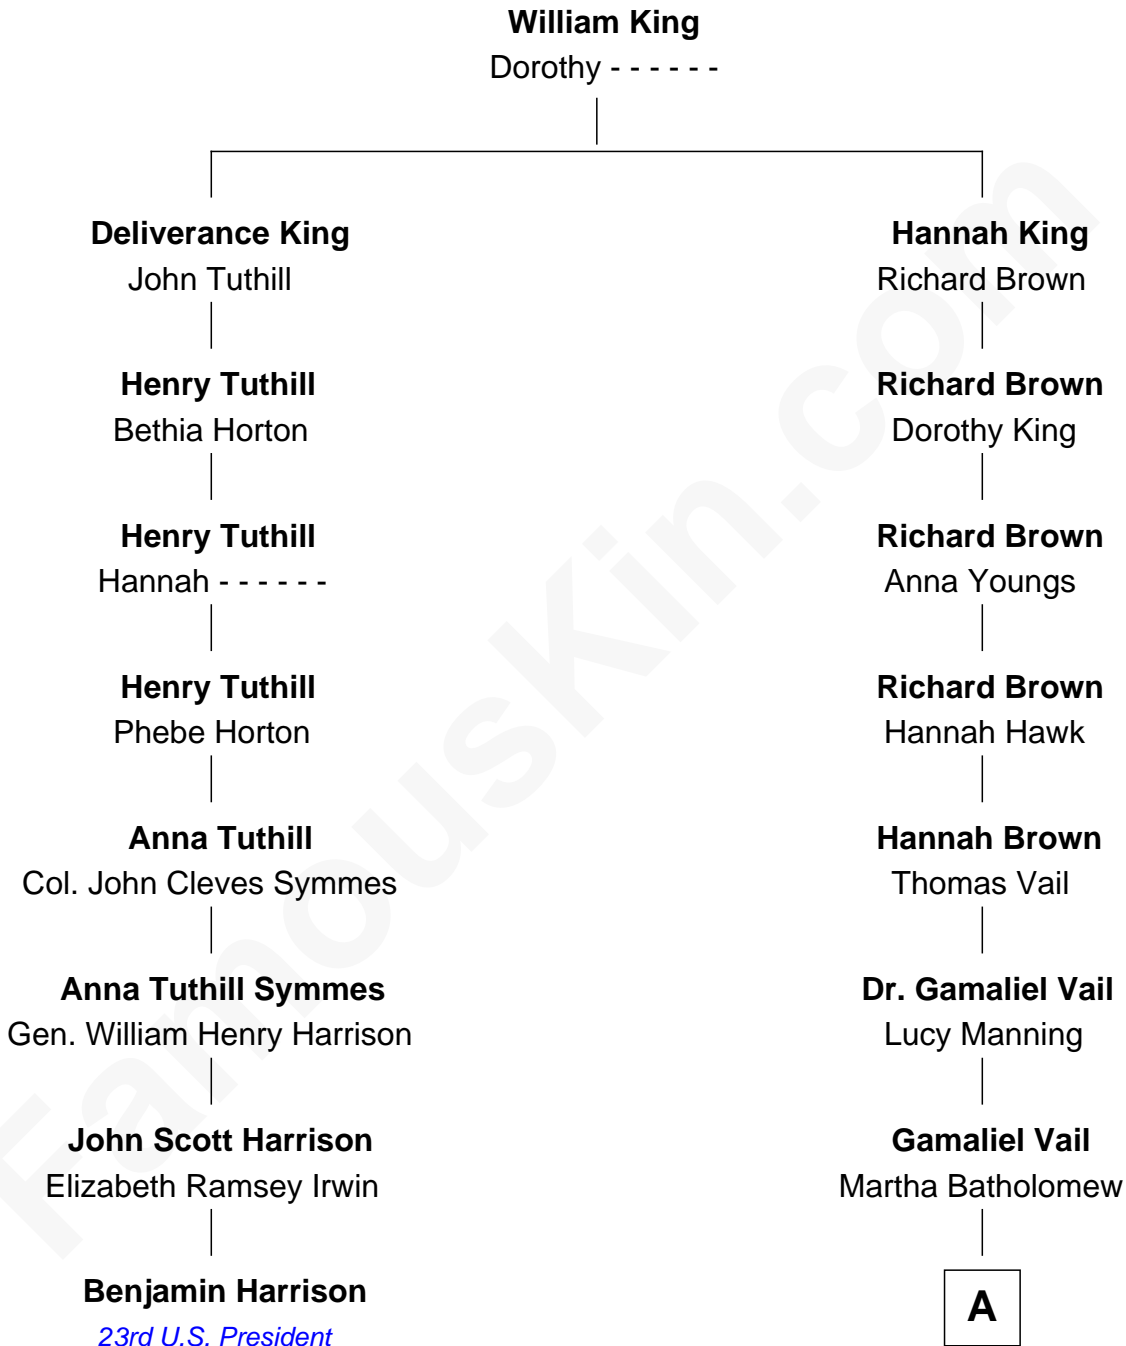

FamousKin.com
Relationship Chart of
Benjamin Harrison
23rd U.S. President

7th cousin 4 times removed of

Marie Osmond
Singer, Actress and Doll Designer

A

Isaac Hawk Vail
Tyresha Ann Beeler

Martha Tyresha Vail
Thomas Lorenzo Van Noy

Agnes LaVerna Van Noy
Rulon Osmond

George Viri Osmond
Olive May Davis

Marie Osmond
Singer, Actress and Doll Designer

FamousKin.com