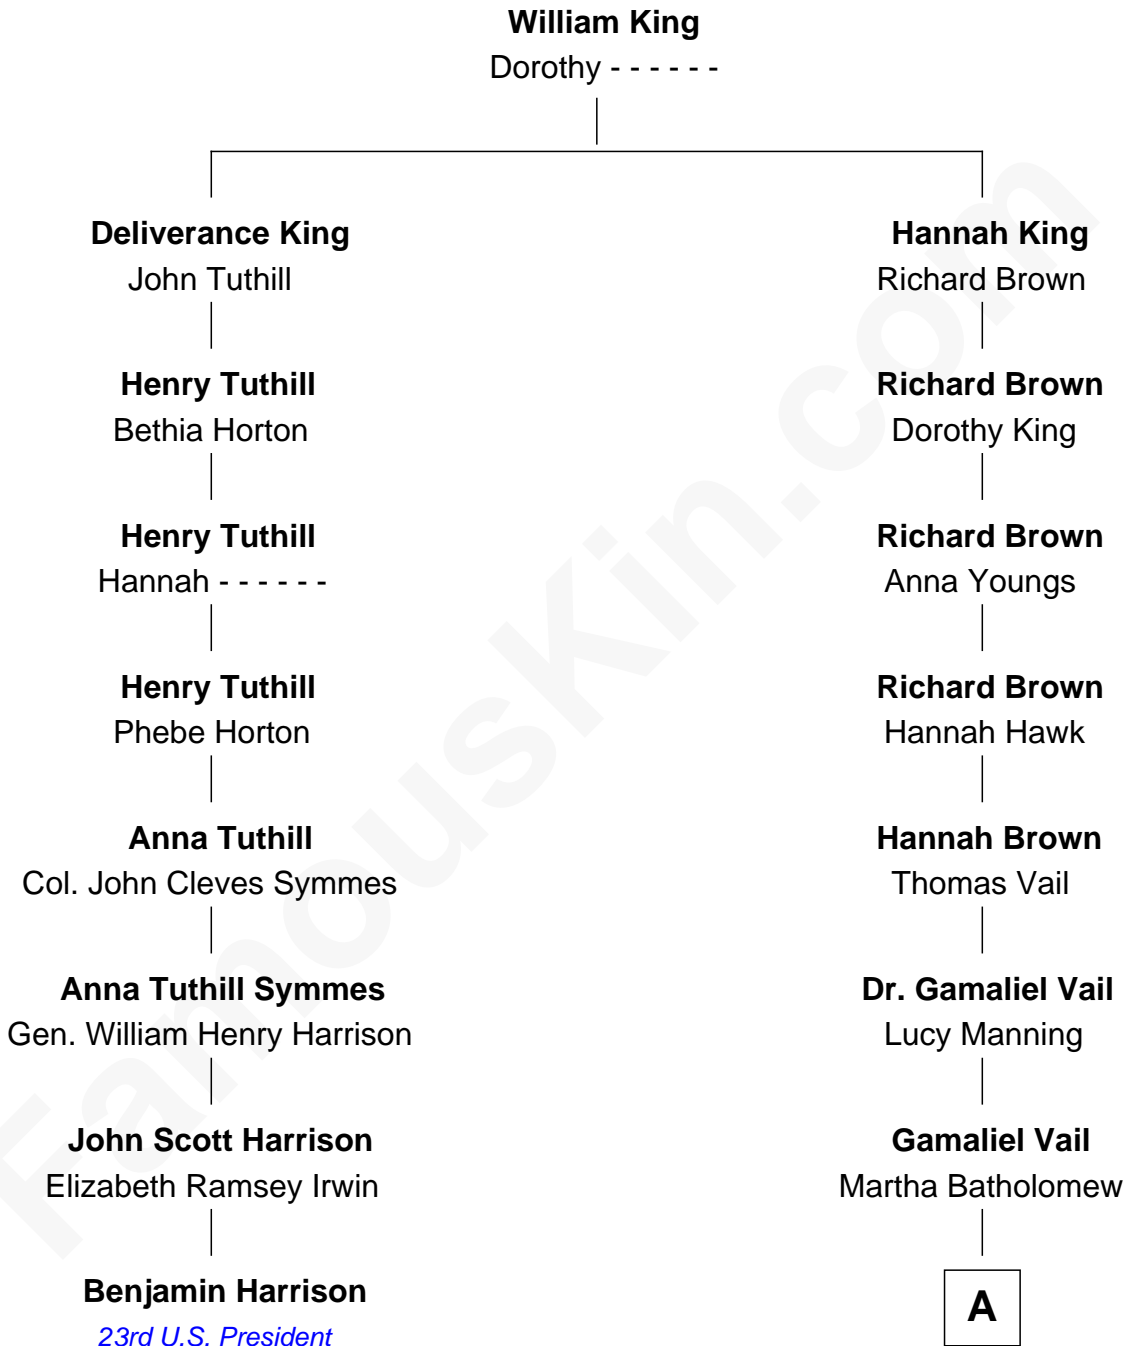

FamousKin.com
Relationship Chart of
Benjamin Harrison
23rd U.S. President

7th cousin 4 times removed of

Donny Osmond
Singer, Actor and Dancer

A

Isaac Hawk Vail
Tyresha Ann Beeler

Martha Tyresha Vail
Thomas Lorenzo Van Noy

Agnes LaVerna Van Noy
Rulon Osmond

George Viri Osmond
Olive May Davis

Donny Osmond
Singer, Actor and Dancer