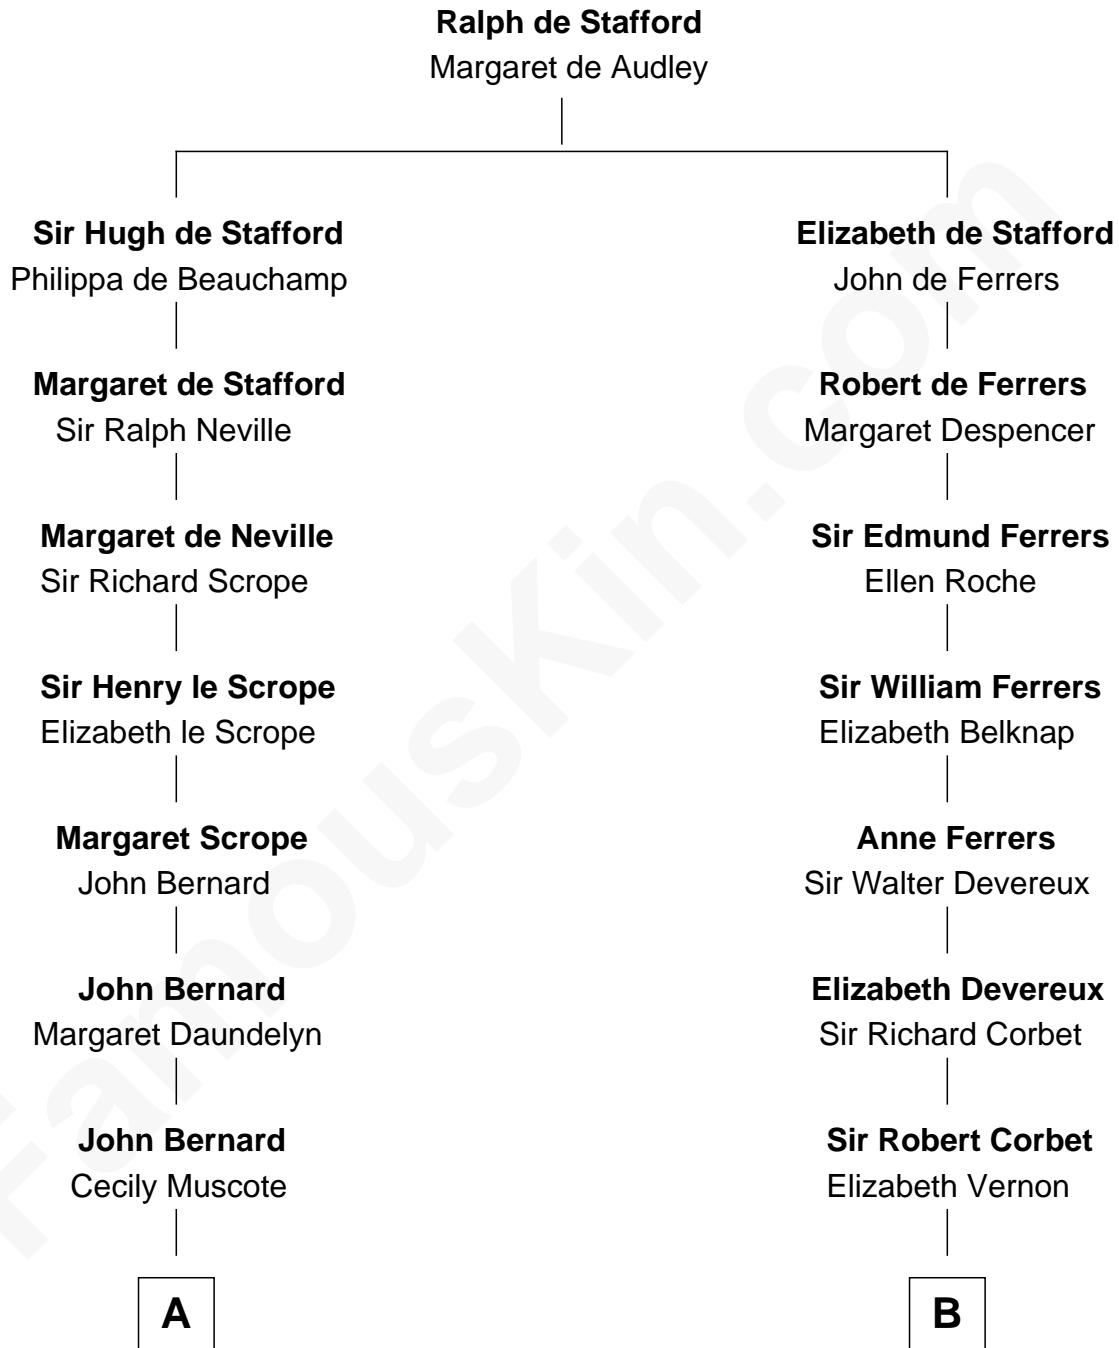

FamousKin.com
Relationship Chart of
Benjamin Harrison
23rd U.S. President

16th cousin 4 times removed of

Allen Dulles
5th Director of the C.I.A.

C

—
Harriet Wadsworth Lathrop

Rev. Miron Winslow

—
Harriet Lathrop Winslow

Rev. John Welsh Dulles

—
Allen Macy Dulles

Edith Foster

—
Allen Dulles

5th Director of the C.I.A.

FamousKin.com