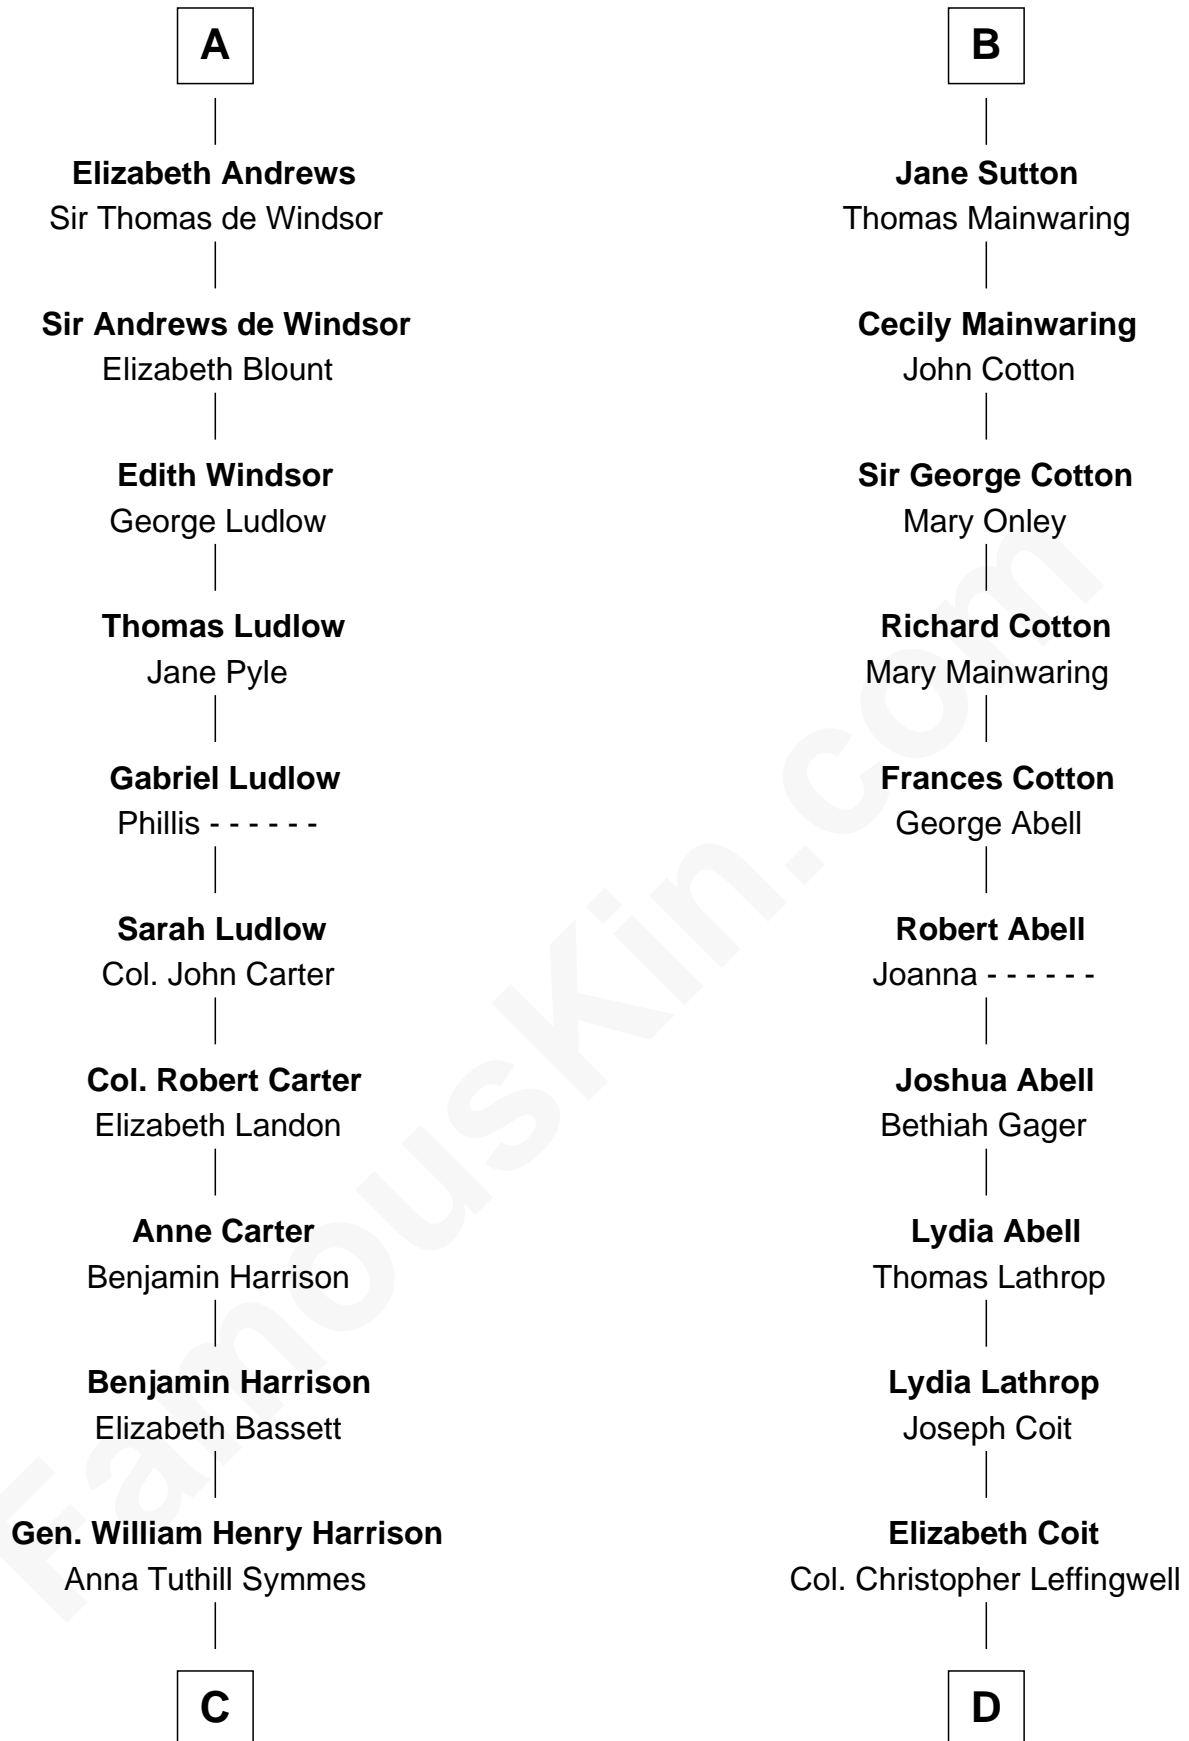

FamousKin.com
Relationship Chart of
Benjamin Harrison
23rd U.S. President

18th cousin 3 times removed of
Allen Dulles
5th Director of the C.I.A.

Sir Hugh le Despencer
 Aveline Basset

Eleanor le Despencer
 Sir Hugh de Courtenay

A

Sir Hugh le Despencer
 Isabella de Beauchamp

Sir Philip le Despencer
 Margaret de Goushill

Sir Philip le Despencer
 Joan de Cobham

Sir Philip le Despencer
 Elizabeth - - - - -

Alice le Despenser
 Sir John Sutton

Sir John Sutton
 Constance Blount

Sir John Sutton
 Elizabeth Berkeley

B

C

John Scott Harrison
Elizabeth Ramsey Irwin

Benjamin Harrison
23rd U.S. President

D

Joanna Leffingwell
Charles Lathrop