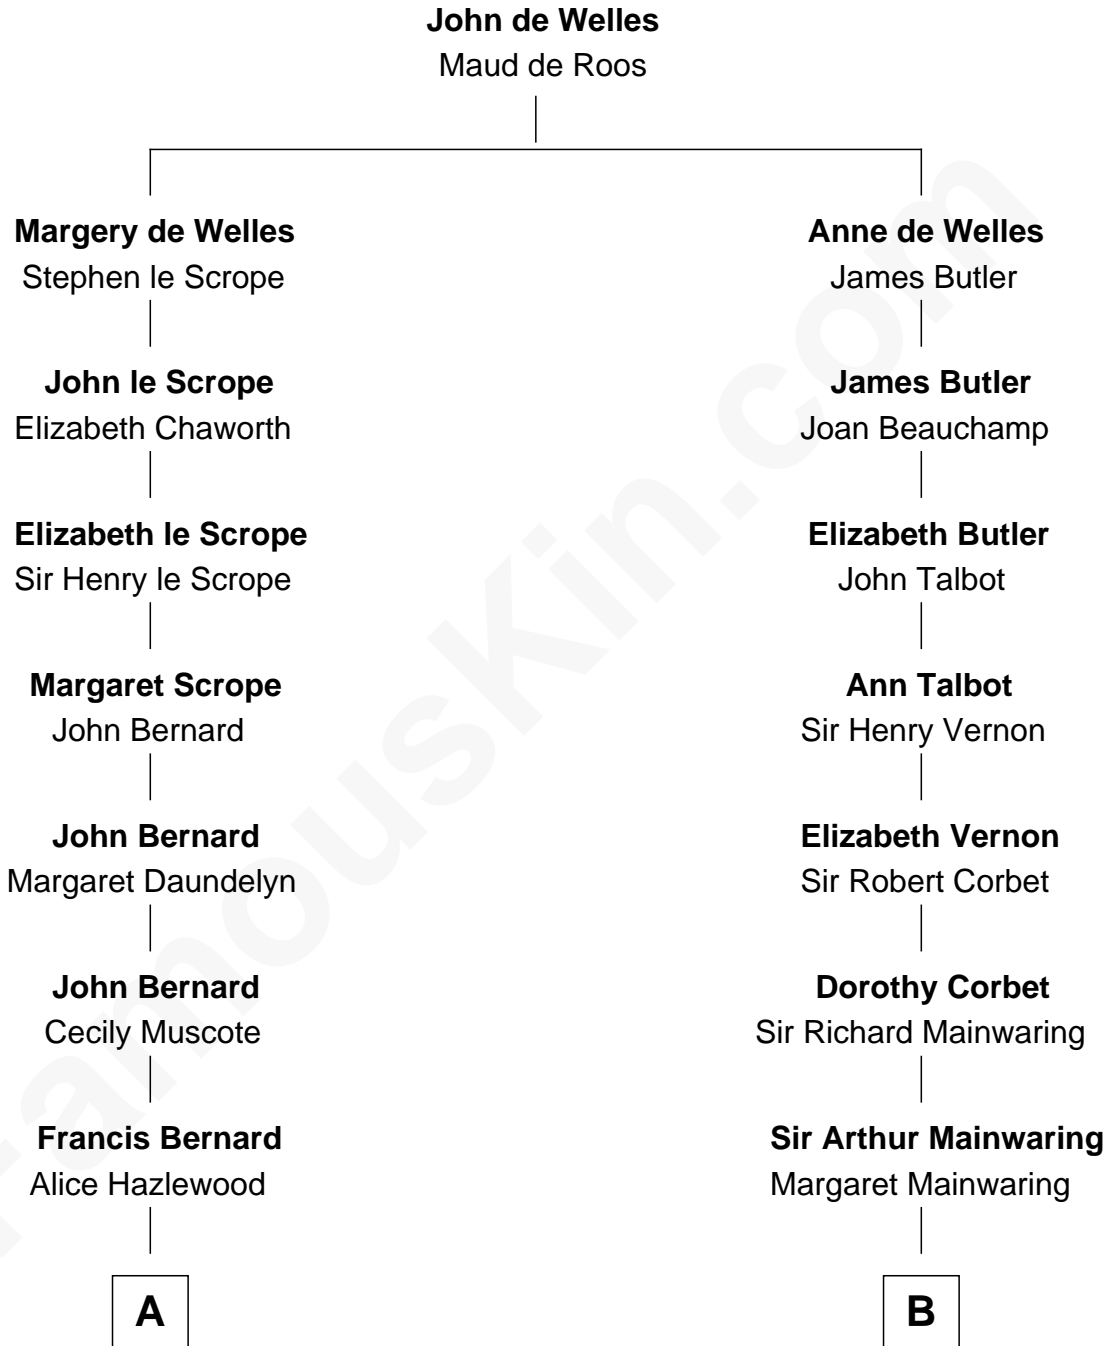

**FamousKin.com**  
**Relationship Chart of**  
**Benjamin Harrison**  
*23rd U.S. President*

**15th cousin 3 times removed of**  
**Allen Dulles**  
*5th Director of the C.I.A.*

**C**

Allen Macy Dulles

Edith Foster

Allen Dulles

*5th Director of the C.I.A.*

FamousKin.com